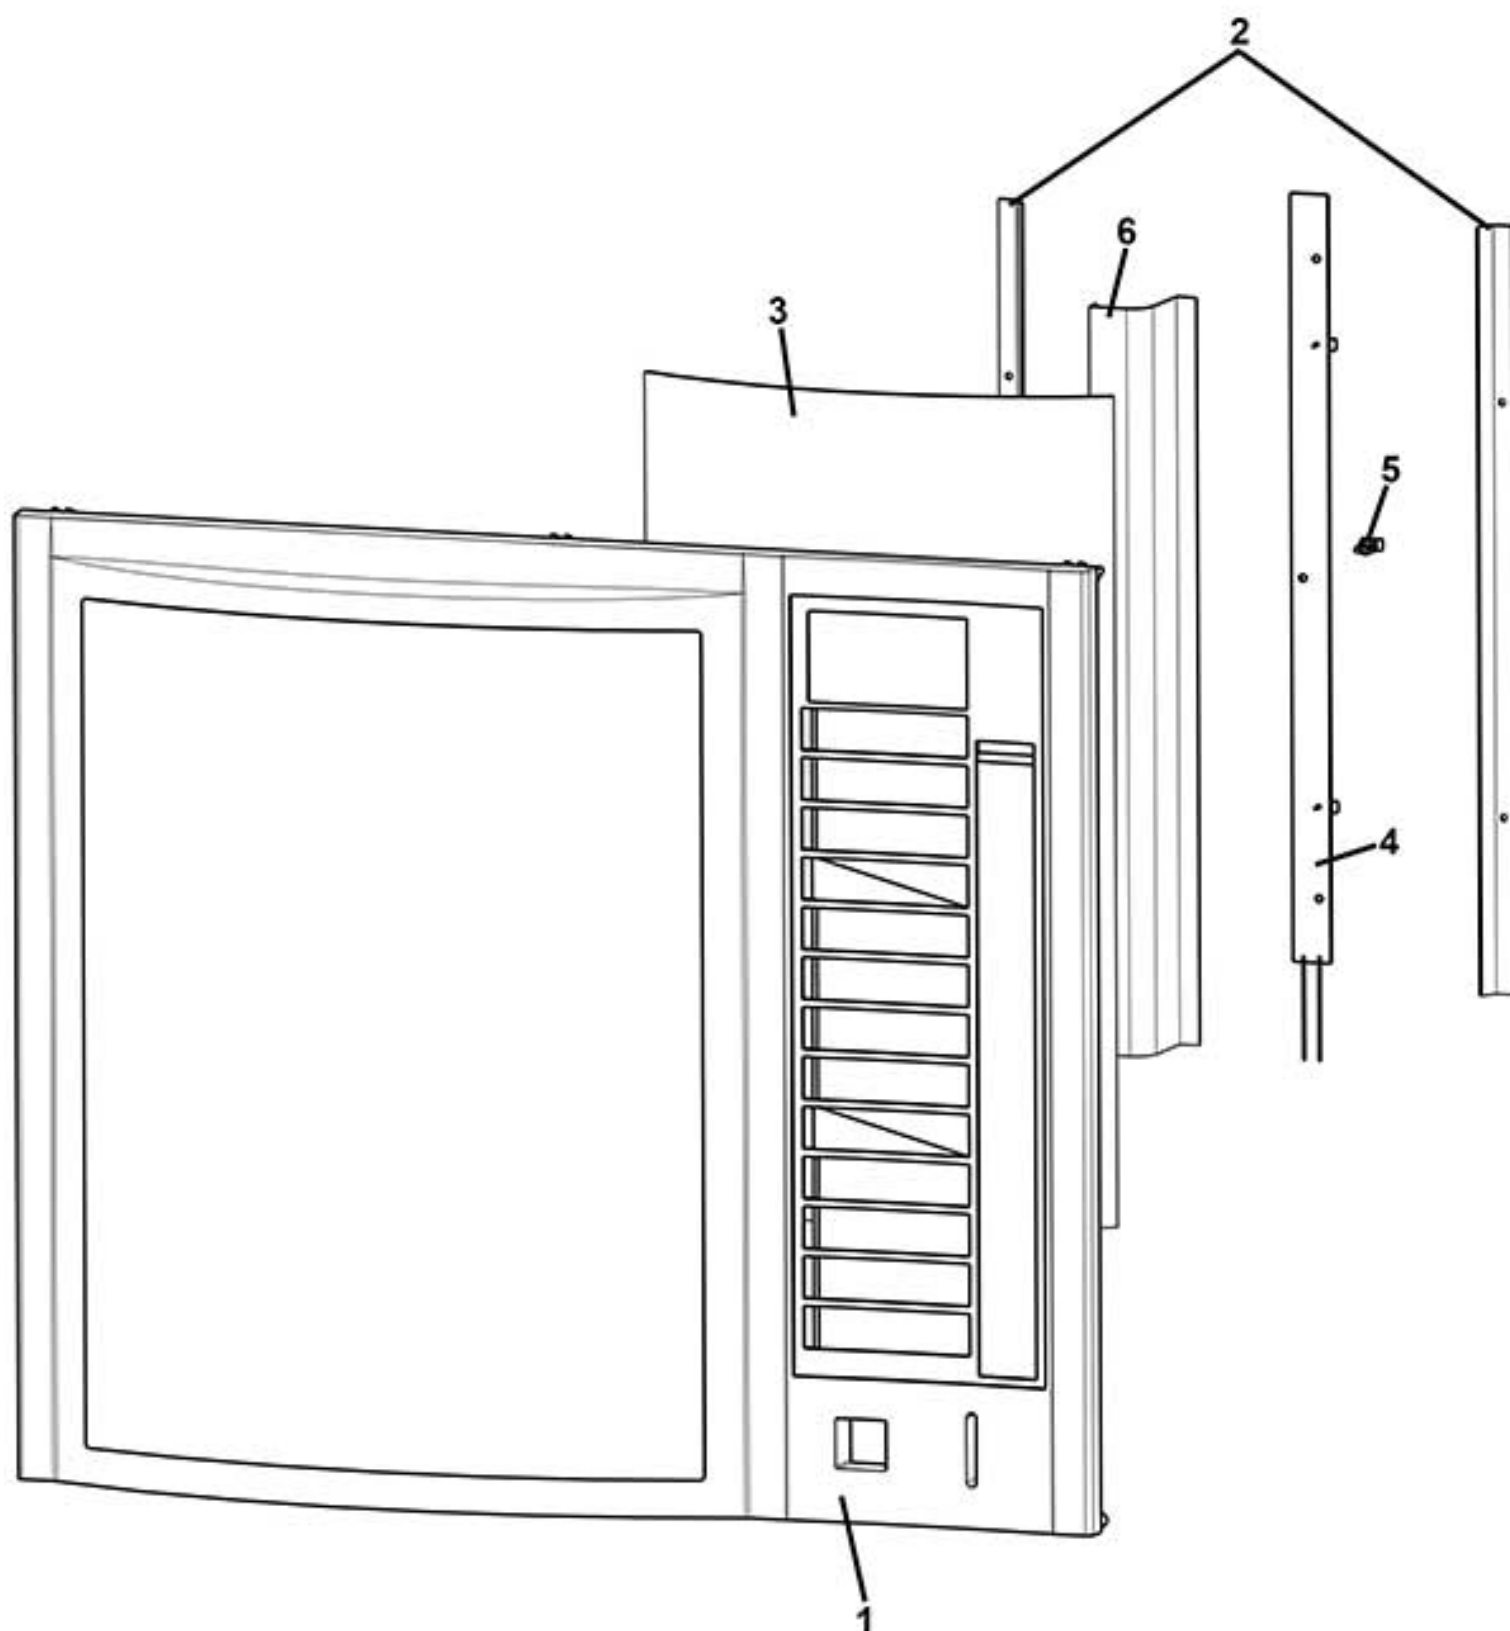

SAGOMA MILANO - DOOR LIGHTING

SAGOMA MILANO

SAGOMA MILANO - DOOR LIGHTING

Pos. Code	Description
1 0020038127	KEYPAD FRAME
2 0020029438	LOWER LAMP COVER
3 0020038146	GRAPHIC PANEL OPALINE
4 SCH0009240	LEDS BOARD
5 ELE0062003	BOARD SUPPORT
6 0020042241	PHOTO LED LEFT FILTER
0020042241ID	PHOTO LED LEFT FILTER ORANGE
0020042241PM	PHOTO LED LEFT FILTER BLUE