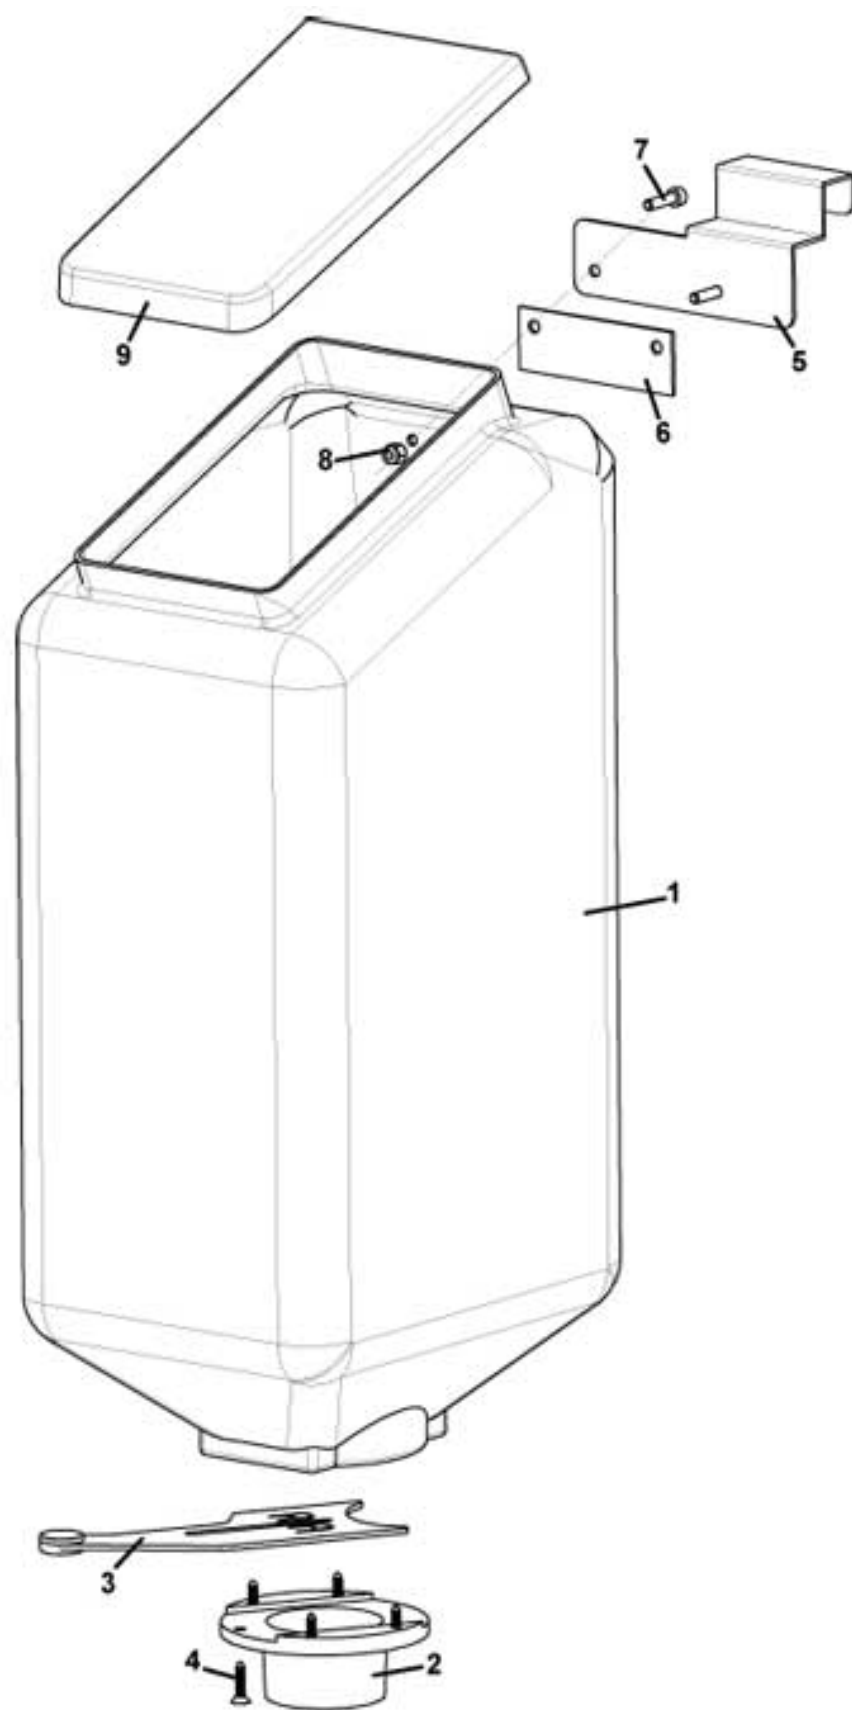

SAGOMA MILANO

SAGOMA MILANO - product containers

Pos. Code	Description	
1/a	70003001AR	Â§ CANISTER "A"+LID
1/b	70003001BR	Â§ CANISTER "B"+LID
1/c	0230008003AR	Â§ CANISTER W/HOLE H.650+LID
1/d	0230008003BR	Â§ CANISTER W/O HOLE H.650+LID
3	4002050109	
4/a	70003003	FIX PLATE
4/b	0230012018	FIX PLATE
5	0230012012	SQUARED PINION
6	VIT0004803	NUT M4
7	VIT0003202	WASHER 4,3X9X0,8
8	70003006	REAR BUSH
9	GUA0000015	OR 119
10	0230012006	SPIRAL WITH FLANGE
11	VIT0005106	SPRING PIN 2X14
12/a	70003016	SPIRAL 18
12/b	0230024009	SPIRAL 9
13	70003010	BUSH CONNECTOR
14/a	70003008	FRONT BUSH
14/b	70003007	FRONT BUSH
15	70003028	PIN
16	70003027	BUSH
17	70003012	WHEEL (PLASTIC)
18	70003026	BUSH
19	70003029	DISK
20	VIT0007102	BENZING CLIP
21	11837	PRODUCT AGITATOR
22	VIT0001205	SCREW COUNT FLAT HEAD M4X12
23	VIT0004810	NUT M4
24/a	4001003072/20	Â§ INGRED. CHUTE-FRONTAL 125MM
24/b	4001003072/22	Â§ INGREDIENT CHUTE-LEFT 155MM
24/c	4001003072/21	Â§ INGREDIENT CHUTE-RIGHT 155MM
25	0230016024	SUGAR CHUTE
26	TSIL15/19T	SILICON HOSE 15X19
100	0230017007R	Â§ CANISTER WHEEL 9
101	0230016006R	Â§ CANISTER SPIRAL 9
102	0230018009CL	
103	0230019005CL	
104	0230017008CL	PRODUCT CONTAINER PLATIC WHEEL P.18 ASSEM.

SAGOMA MILANO - coffee beans container