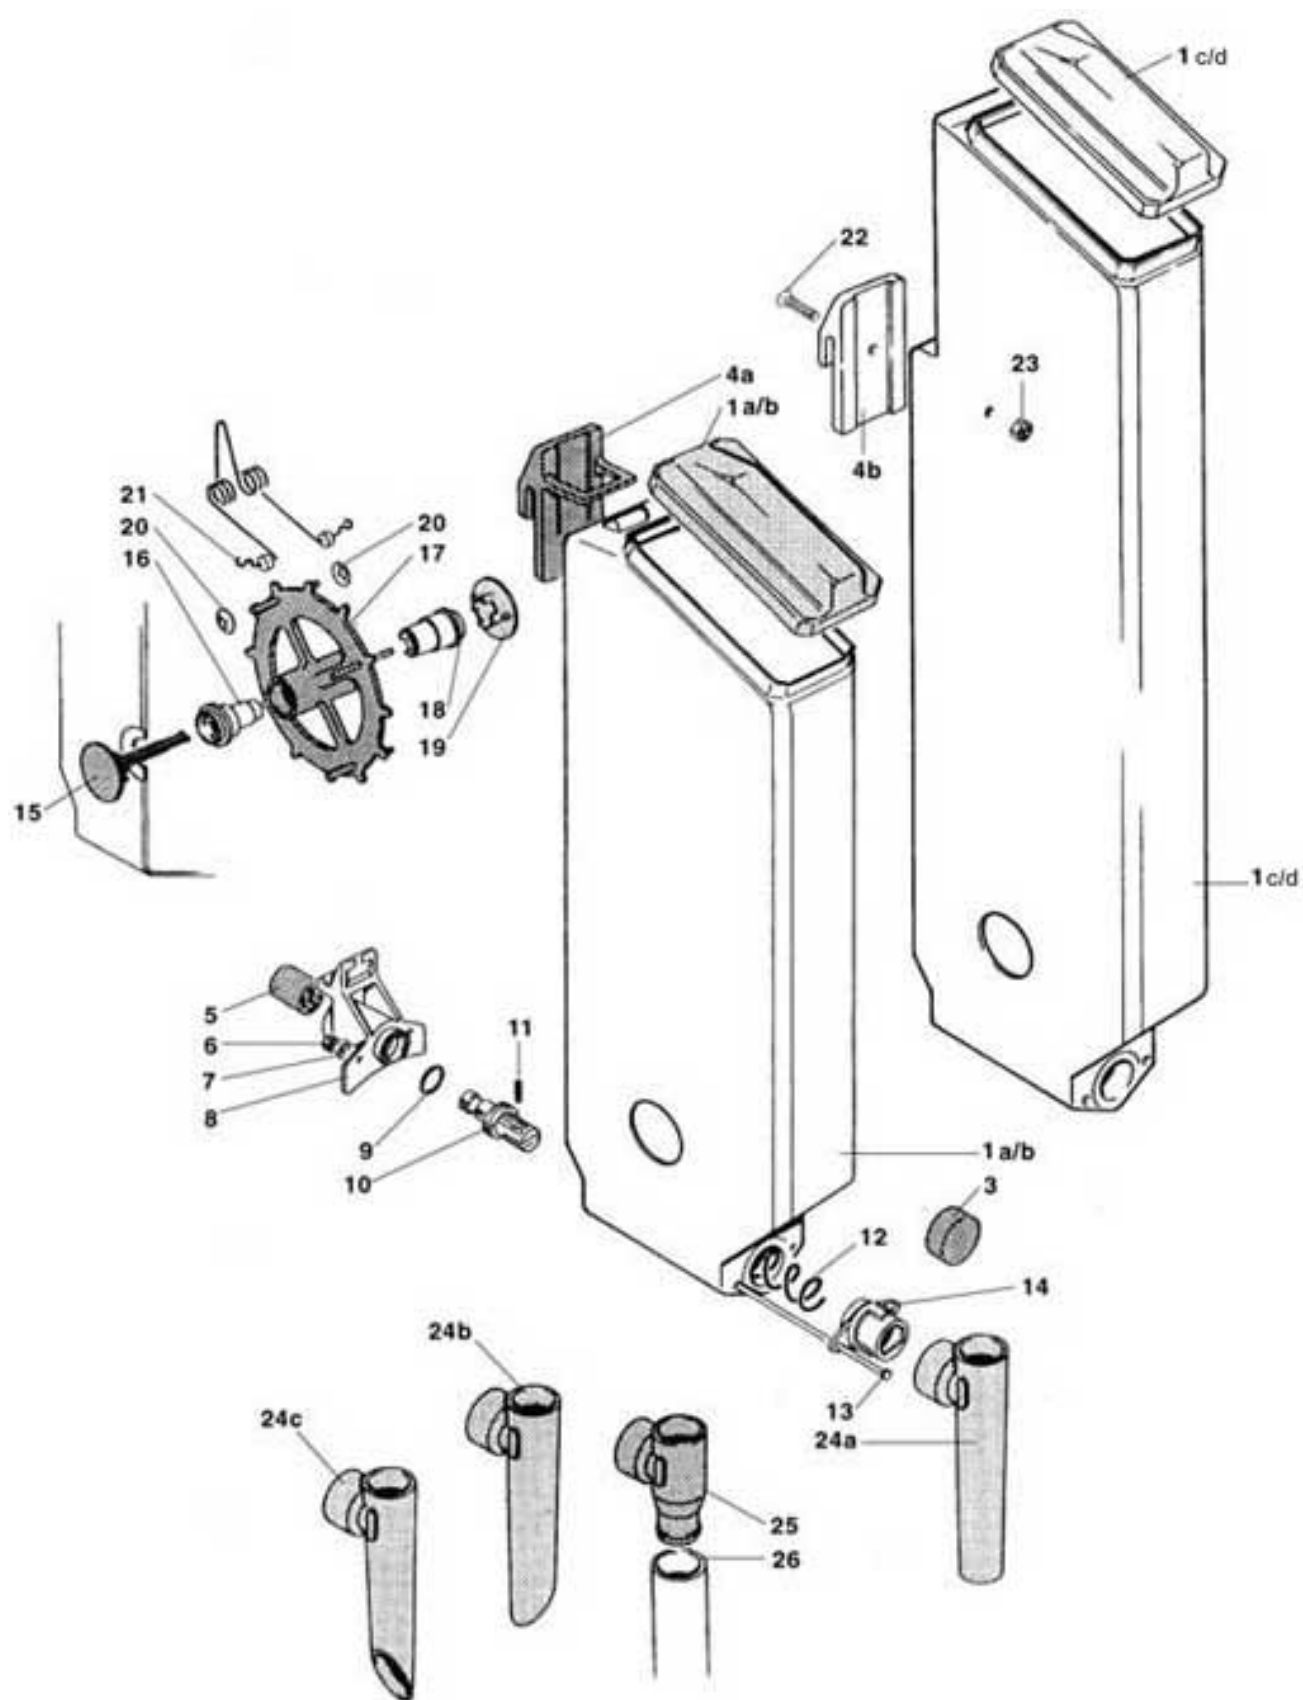

SAGOMA MILANO

SAGOMA MILANO - product containers

Pos. Code	Description	
1/a	70003001AR	Â§ CANISTER "A"+LID
1/b	70003001BR	Â§ CANISTER "B"+LID
1/c	0230008003AR	Â§ CANISTER W/HOLE H.650+LID
1/d	0230008003BR	Â§ CANISTER W/O HOLE H.650+LID
3	4002050109	
4/a	70003003	FIX PLATE
4/b	0230012018	FIX PLATE
5	0230012012	SQUARED PINION
6	VIT0004803	NUT M4
7	VIT0003202	WASHER 4,3X9X0,8
8	70003006	REAR BUSH
9	GUA0000015	OR 119
10	0230012006	SPIRAL WITH FLANGE
11	VIT0005106	SPRING PIN 2X14
12/a	70003016	SPIRAL 18
12/b	0230024009	SPIRAL 9
13	70003010	BUSH CONNECTOR
14/a	70003008	FRONT BUSH
14/b	70003007	FRONT BUSH
15	70003028	PIN
16	70003027	BUSH
17	70003012	WHEEL (PLASTIC)
18	70003026	BUSH
19	70003029	DISK
20	VIT0007102	BENZING CLIP
21	11837	PRODUCT AGITATOR
22	VIT0001205	SCREW COUNT FLAT HEAD M4X12
23	VIT0004810	NUT M4
24/a	4001003072/20	Â§ INGRED. CHUTE-FRONTAL 125MM
24/b	4001003072/22	Â§ INGREDIENT CHUTE-LEFT 155MM
24/c	4001003072/21	Â§ INGREDIENT CHUTE-RIGHT 155MM
25	0230016024	SUGAR CHUTE
26	TSIL15/19T	SILICON HOSE 15X19
100	0230017007R	Â§ CANISTER WHEEL 9
101	0230016006R	Â§ CANISTER SPIRAL 9
102	0230018009CL	
103	0230019005CL	
104	0230017008CL	PRODUCT CONTAINER PLATIC WHEEL P.18 ASSEM.