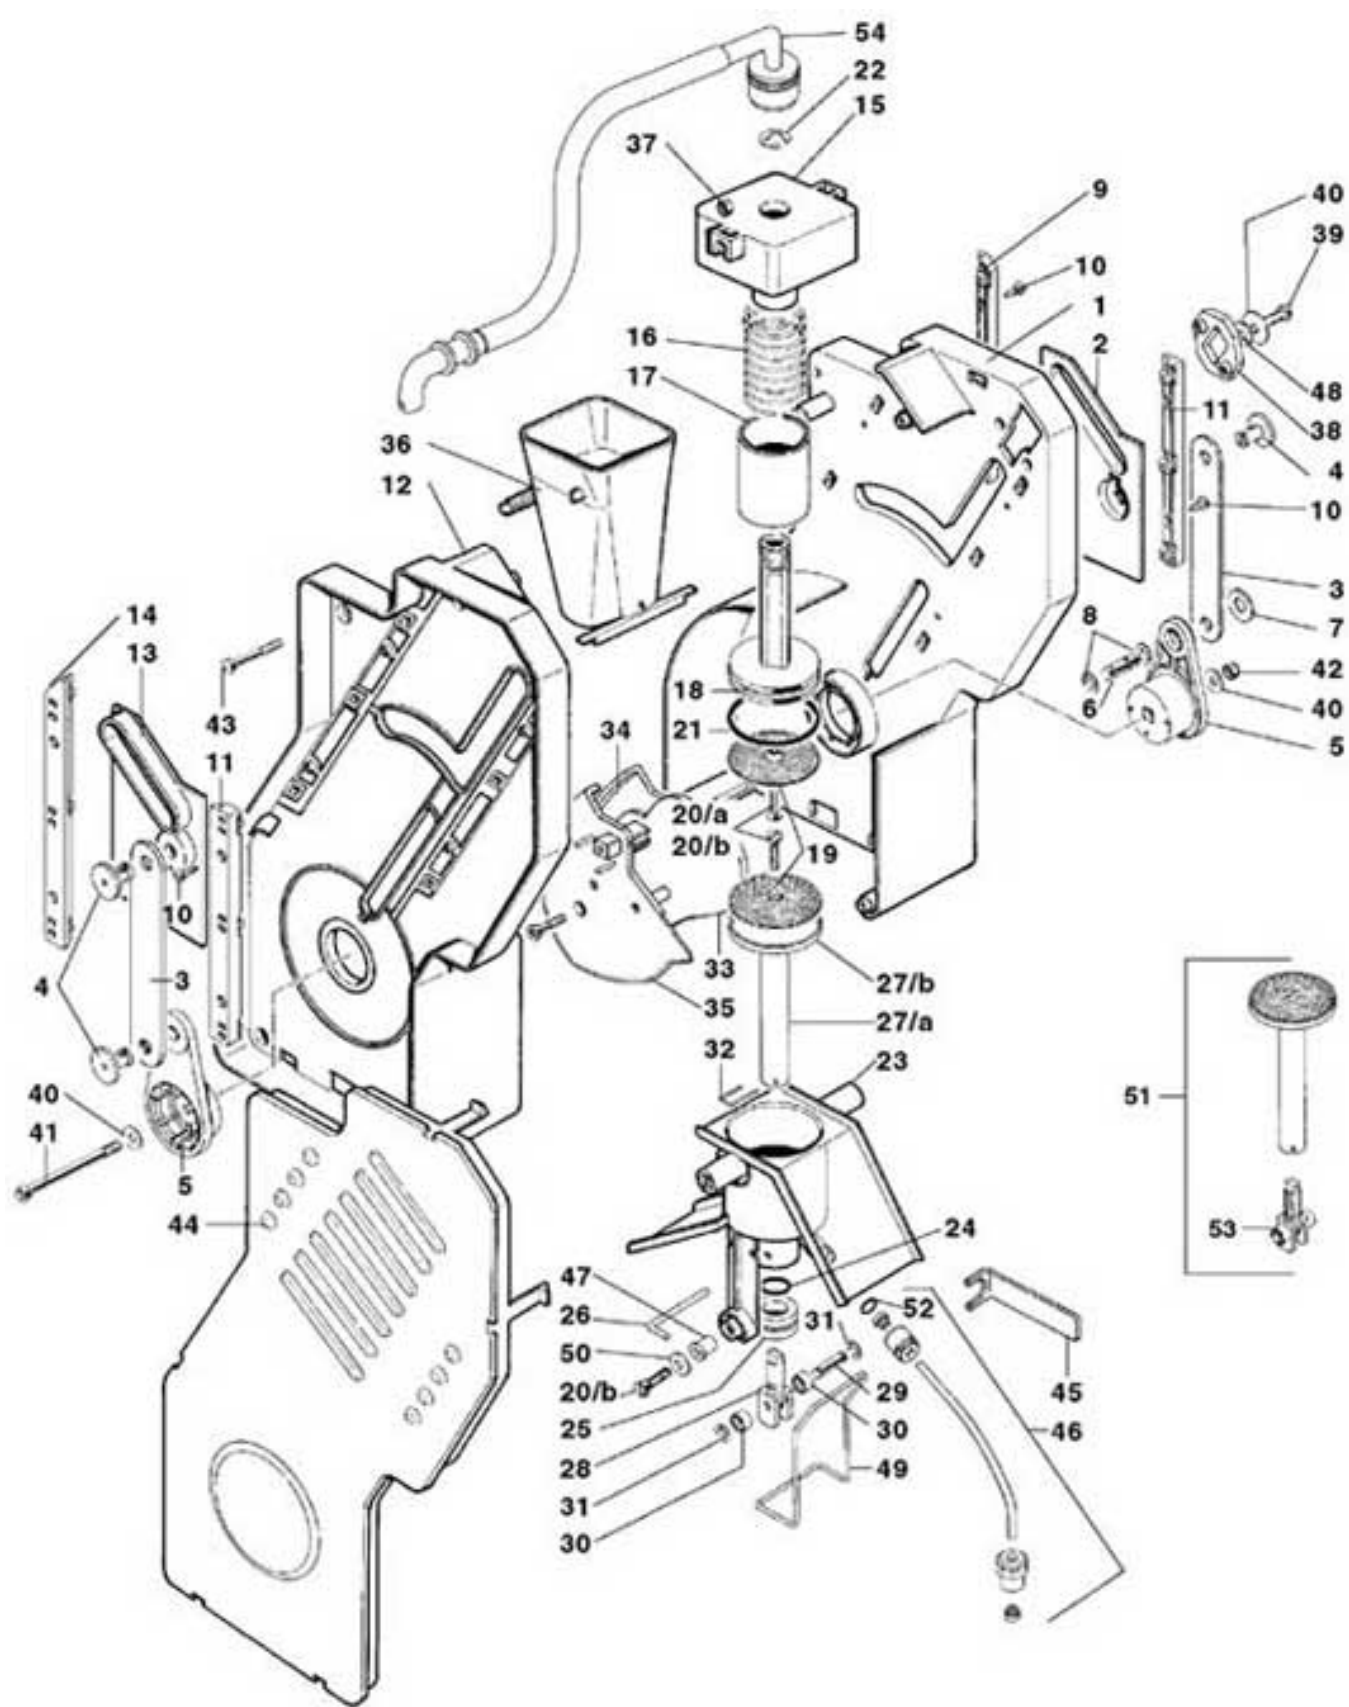

SAGOMA MILANO

SAGOMA MILANO - micro coffee group

Pos. Code	Description
1	0250008005R AS MICRO BREWER COVERS-L.H+R.H
2	0250008084 INFUSION CHAMBER CAM-RIGHT
3	0250008009 CONNECTING ROD
4	0250008028 CONNECTING ROD PIN
5	0250008011 RIGHT CRANK
6	0250008014 PIN
7	0250008042 ANTIVIBRATION WASHER
8	VIT0006515 RING 5
9	0250008031 REAR RIGHT GUIDE
10	VIT0002026 SCREW ST HEAD CAP M3.5X6.5
11	0250008033 FRONTAL GUIDE
12	0250008005R AS MICRO BREWER COVERS-L.H+R.H
13	0250008085 INFUSION CHAMBER CAM-LEFT
14	0250008032 REAR LEFT GUIDE
15	0250008086 UPPER FILTER SUPPORT
16	0250008024 UPPER FILTER SPRING
17	0250008087 SPRING COVER PIPE
18/a	0250008026R AS UPPER COFFEE FILTER D 36 For Coffee beans group D. 36 (Pos.18/a+19/a+21/a+20)
18/b	0250008208R AS UPPER COFFEE FILTER D.40 For Coffee beans group D. 40 --- (Pos. 18/b+19/b+21/b+20)
19/a	0250008099 COFFEE FILTER
19/b	0250008211 COFFEE FILTER D 37.3
20/a	VIT0001202 SCREW COUNT FLAT HEAD M3X14
20/b	VIT000121 SCREW COUNT FLAT HEAD M3X8
21/a	GUA0000080 OR 4112 SILICON
21/b	GUA0000097 OR 4131 SILICON
22	VIT0006513 RING 8
23/a	0250008046R AS BREWER INFUSION CHAMBER
23/b	0250008206R AS LOWER COFFEE FILTER D.40
24	GUA0000065 OR 112 SILICON
25	0250008053 LOWER INLET CUP BUSH
26	0250008029 FUNNEL PIN
27/a	0250008108 LOWER FILTER SHAFT
27/b	0250008122 COFFEE FILTER LOW 36
27/c	0250008209IC LOWER COFFEE FILTER D.40
28	0250008106 BEARING SUPPORT
29	0250008021 BEARING SHAFT
30	0250008022 BEARING
31	VIT0006517 RING 3.2
32	0250008027 LOWER FILTER PIN
33	0250008083 CAM
34	0250008016 CAM
35	0250008017 CAM
36	0250008036 COFFEE FUNNEL
37	VIT0004803 NUT M4
38	0250008035 SETTING PLATE
39	VIT0000032 SCREW HEAD TAP CAP M4X8
40	VIT0003309 WASHER4.3X16X1.5
41	VIT0005523 SCREW HEX HEAD REC TAP M4X60
42	VIT0004810 NUT M4
43	VIT0002461 SCREW HEAD TAP M4.2X26
44/a	0250008039CM MICRO BREWER COVER-L.H RAL9006 For Coffee beans group D. 36
44/b	0250008039IC MICRO BREWER COVER-L.H RAL2011 For Coffee beans group D. 40
45	0250008048 KEY FOR NUT
46	0250008110CL AS WATER INLET PIPE
47	VIT0009203 INSERT
48	VIT0003451 SPRING WASHER 4.2
49	0250008094 SCRAPER
50	0250008088 WASHER
51	0250008109R AS LOW COFFEE FILTER D.36+BEAR.
52	GUA0000061 OR 2010 VITON
53	0250008107R BEARING SUPPORT
54	0250008130CL AS COFFEE OUTLET PIPE
55	FASC000105 CLAMP
56	TSIL06/09T SILICON HOSE 6X9
57	0380010657 DISPENSER PIPE
	0380010657NA DISPENSER PIPE BLACK
100	0250008001R COFFEE BREWER MICRO D.36
101	0250008201R COFFEE BREWER MICRO D.40
104	0250008108R AS LOWER COFFEE FILTER D.36