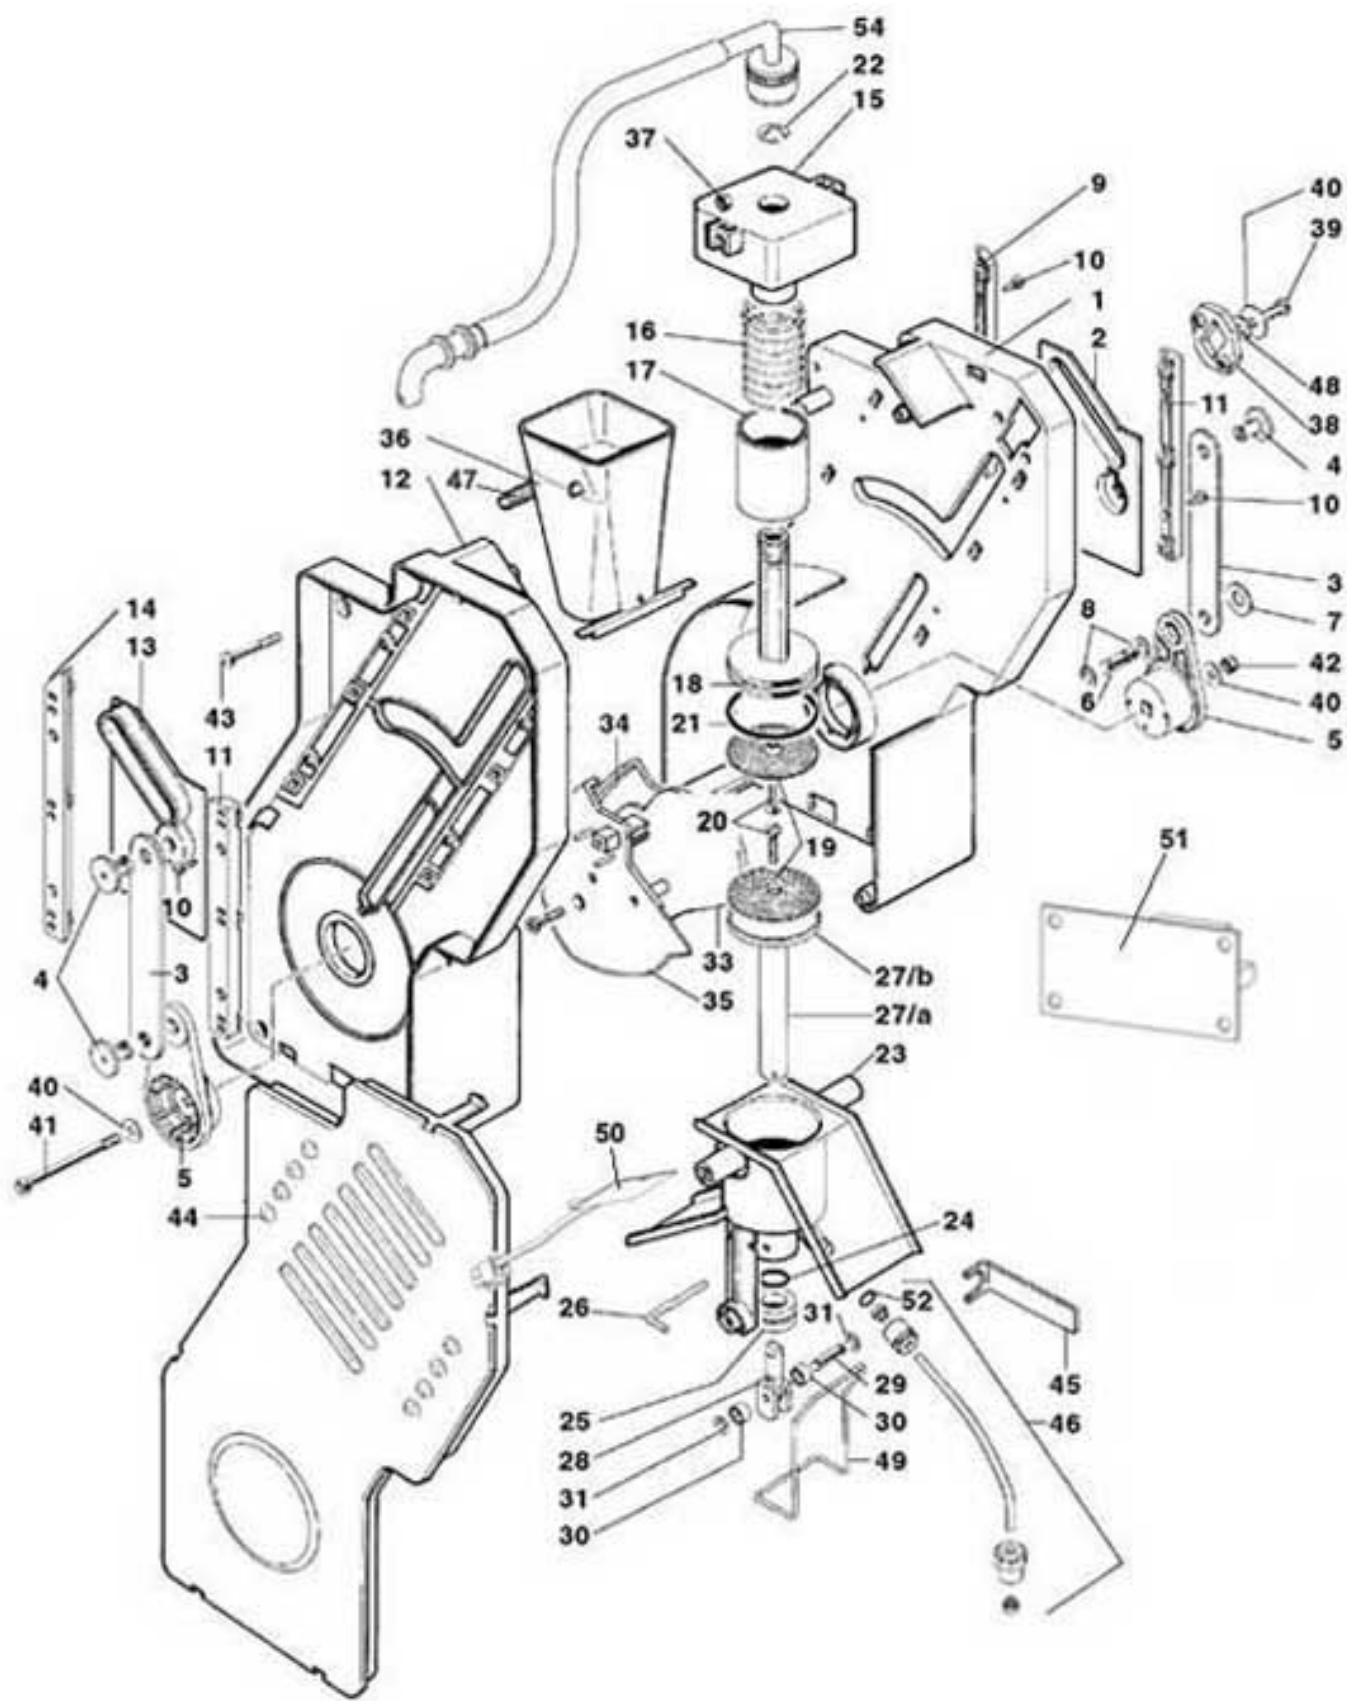

SAGOMA MILANO

SAGOMA MILANO - heated micro coffee group

Pos. Code	Description
1	0250008005R AS MICRO BREWER COVERS-L.H+R.H
2	0250008084 INFUSION CHAMBER CAM-RIGHT
3	0250008009 CONNECTING ROD
4	0250008028 CONNECTING ROD PIN
5	0250008011 RIGHT CRANK
6	0250008014 PIN
7	0250008042 ANTIVIBRATION WASHER
8	VIT0006515 RING 5
9	0250008031 REAR RIGHT GUIDE
10	VIT0002026 SCREW ST HEAD CAP M3.5X6.5
11	0250008033 FRONTAL GUIDE
12	0250008005R AS MICRO BREWER COVERS-L.H+R.H
13	0250008085 INFUSION CHAMBER CAM-LEFT
14	0250008032 REAR LEFT GUIDE
15	0250008086 UPPER FILTER SUPPORT
16	0250008024 UPPER FILTER SPRING
17	0250008087 SPRING COVER PIPE
18	0250008226R AS UPPER COFFEE FILTER D 36 For Coffee beans group D. 36 (From pos.18 to pos.21)
19	0250008019 COFFEE FILTER
20	VIT0000121 SCREW COUNT FLAT HEAD M3X8
21	GUA0000080 OR 4112 SILICON
22	VIT0006513 RING 8
23	0250008215R1 BREWER CHAMBER
24	GUA0000065 OR 112 SILICON
25	0250008053 LOWER INLET CUP BUSH
26	0250008029 FUNNEL PIN
27a	0250008108 LOWER FILTER SHAFT
27b	0250008122 COFFEE FILTER LOW 36
28	0250008226 ROLL SUPPORT
29	0250008021 BEARING SHAFT
30	0250008022 BEARING
31	VIT0006517 RING 3.2
33	0250008083 CAM
34	0250008016 CAM
35	0250008017 CAM
36	0250008036 COFFEE FUNNEL
37	VIT0004803 NUT M4
38	0250008035 SETTING PLATE
39	VIT0000032 SCREW HEAD TAP CAP M4X8
40	VIT0003309 WASHER4.3X16X1.5
41	VIT0005523 SCREW HEX HEAD REC TAP M4X60
42	VIT0004810 NUT M4
43	VIT0002461 SCREW HEAD TAP M4.2X26
44	0250008039CM MICRO BREWER COVER-L.H RAL9006
45	0250008048 KEY FOR NUT
46	0250008110CL AS WATER INLET PIPE
47	0250008119 SPRING
48	VIT0003451 SPRING WASHER 4.2
50	0250008213R AS HEATING ELEMENT
51	SCH0006880 HEATING ELEMENT BOARD
52	GUA0000061 OR 2010 VITON
54	0250008130CL AS COFFEE OUTLET PIPE
100	0250008220R COFFEE BREWER MICRO D.36
101	0250008227R AS BEARING SUPPORT (Pos. 28-29-30-31)
102	0250008228R AS LOW COFFEE FILTER D.36+BEAR.