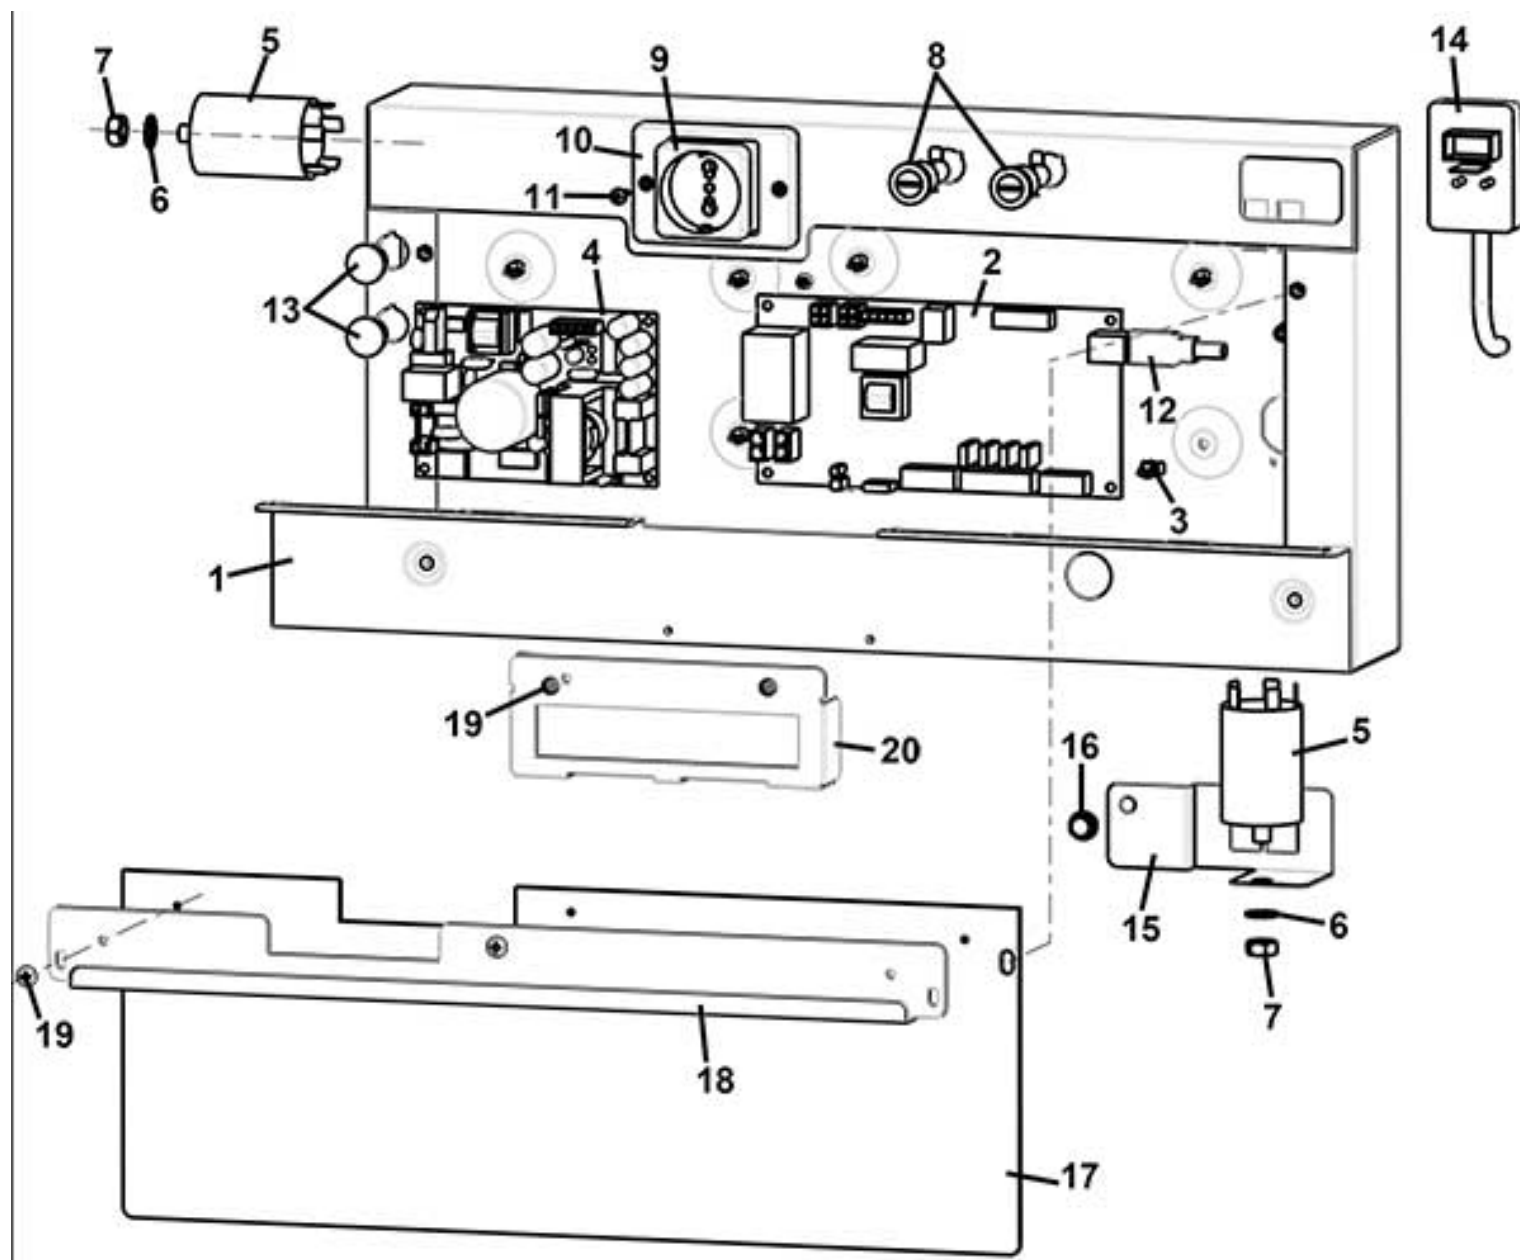

SAGOMA MILANO

SAGOMA MILANO - product containers

Pos. Code	Description	
1/a	70003001AR	Â§ CANISTER "A"+LID
1/b	70003001BR	Â§ CANISTER "B"+LID
1/c	0230008003AR	Â§ CANISTER W/HOLE H.650+LID
1/d	0230008003BR	Â§ CANISTER W/O HOLE H.650+LID
3	4002050109	
4/a	70003003	FIX PLATE
4/b	0230012018	FIX PLATE
5	0230012012	SQUARED PINION
6	VIT0004803	NUT M4
7	VIT0003202	WASHER 4,3X9X0,8
8	70003006	REAR BUSH
9	GUA0000015	OR 119
10	0230012006	SPIRAL WITH FLANGE
11	VIT0005106	SPRING PIN 2X14
12/a	70003016	SPIRAL 18
12/b	0230024009	SPIRAL 9
13	70003010	BUSH CONNECTOR
14/a	70003008	FRONT BUSH
14/b	70003007	FRONT BUSH
15	70003028	PIN
16	70003027	BUSH
17	70003012	WHEEL (PLASTIC)
18	70003026	BUSH
19	70003029	DISK
20	VIT0007102	BENZING CLIP
21	11837	PRODUCT AGITATOR
22	VIT0001205	SCREW COUNT FLAT HEAD M4X12
23	VIT0004810	NUT M4
24/a	4001003072/20	Â§ INGRED. CHUTE-FRONTAL 125MM
24/b	4001003072/22	Â§ INGREDIENT CHUTE-LEFT 155MM
24/c	4001003072/21	Â§ INGREDIENT CHUTE-RIGHT 155MM
25	0230016024	SUGAR CHUTE
26	TSIL15/19T	SILICON HOSE 15X19
100	0230017007R	Â§ CANISTER WHEEL 9
101	0230016006R	Â§ CANISTER SPIRAL 9
102	0230018009CL	
103	0230019005CL	
104	0230017008CL	PRODUCT CONTAINER PLATIC WHEEL P.18 ASSEM.

SAGOMA MILANO - control panel

SAGOMA MILANO

SAGOMA MILANO - control panel

Pos. Code	Description
1 0130012305	ELECTRICAL PANEL FRAME
2	See table control and power logic
3 ELE0062003	BOARD SUPPORT
4	See table control and power logic
5 ELE0009055	NOISE FILTER 16A
6 VIT0003106	WASHER D.8,2
7 VIT0004506	NUT M8
8 ELE0003507CL	FUSE HOLDER
9 ELE0002319	SOCKET
10 ELE0002307	ELECTRIC SOCKET 2 POSITION
11 VIT0002004	SCREW ST HEAD CAP M3.5X13
12 ELT0030874	USB WIRING 1,5MT
13 GUA0011010	PLUG
14/a ELE0055003CL	SUPPLY CABLE
14/b ELE0055024CL	UL SUPPLY CABLE
15 0130012231	FILTER SUPPORT
16 VIT0000236	SCREW HEX HEAD M6X11
17 0130012311	ELECTRICAL PANEL COVER
18 0130012312	CONTAINER SUPPORT
19 VIT0002009	SCREW ST HEAD CAP M3.5X6.5
20 0130012227	INGREDIENT CANISTER SUPPORT