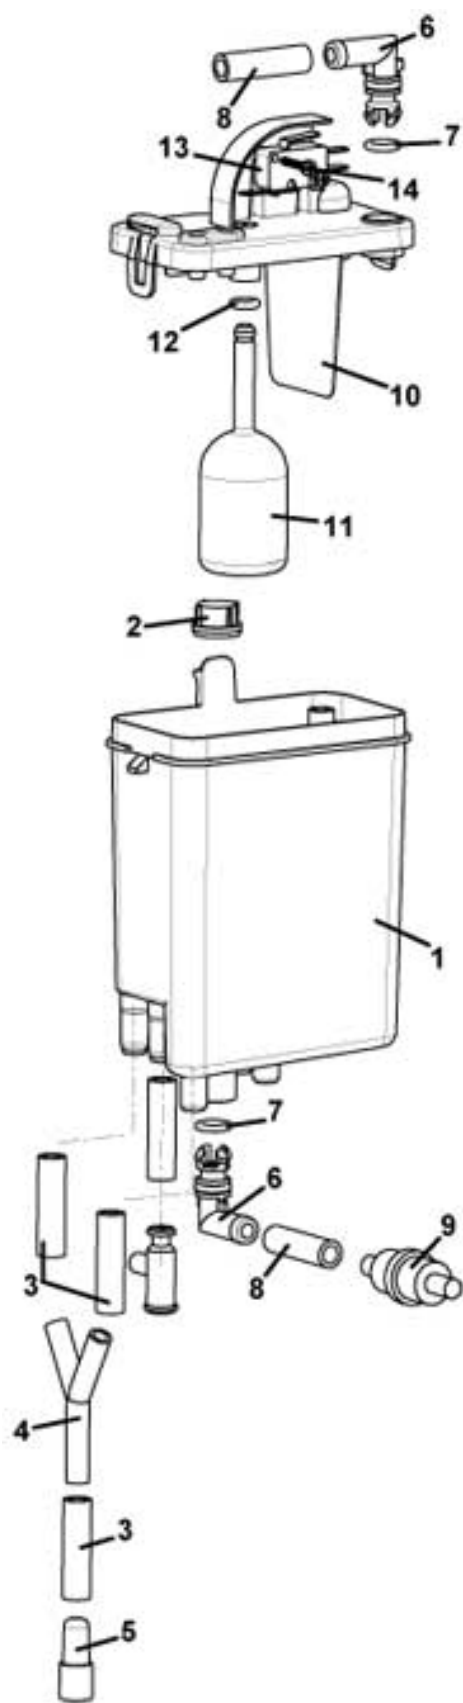

SAGOMA MILANO

SAGOMA MILANO - distribution pipes movement

Pos. Code	Description
1 0380010805	PIPE MOVEMENT HOUSING
2 0380010616	NOZZLE HOLDER
3 0380010599	NOZZLE MOVEMENT BUTTON
4 0380010629	SPRING
5 0380010459NA	NOZZLE SUPPORT PLATE BLACK
6 0380010683	PIPE SUPPORT GUIDE
7 0380010692	PIPE SUPPORT GUIDE
8 VIT0002401	SCREW ST HEAD CAP M3.5X9.5
9 0380010808	SHAFT
10 VIT0003103	SPRING WASHER 4,3
11 VIT0004503	NUT M4
12 0380010693	GEAR MOTOR SUPPORT
13 VIT0002009	SCREW ST HEAD CAP M3.5X6.5
14 0090002114R1	Å§ GEARBOX MOTOR 11RPM 24V DC
15 SCH0003740	MOTOR FILTER
16 VIT0000035	SCREW HEAD TAP CAP M4X20
17 0380010694	NOZZLE MOVEMENT CAM
18 0380010831	BUSH 20X4
19 0380010421	GEARBOX MOTOR SHAFT
20 7500902054	ISOLATION
21 ELE0001528	MICROSWITCH
22 ELE0001906	MICROSWITCH LEVER
23 VIT0000006	SCREW HEAD TAP CAP M3X16
24 VIT0004701	NUT M3
25 0380010655NA/L	NOZZLES HOLDER
26 0380010657NA	ESPRESSO NOZZLE D.5,7 (BLACK)
27 0380010656NA	PLUG BLACK
28 0380010709	HOSE CLAMP
29 0380010429CL	Å§ FIXING PLATE PIN
100 0380010800R	Å§ NOZZLE MOVEMENT from pos.1 to pos. 24

SAGOMA MILANO - ADDITIONAL GEAR MOTOR SUPPORT

SAGOMA MILANO

SAGOMA MILANO - ADDITIONAL GEAR MOTOR SUPPORT

Pos. Code	Description
1 0070014680	GEARBOX MOTOR SUPPORT E5
2 SCH0003760	MOTOR FILTER
3 0090002113	MOTOR 24 DC 97 RPM
4 VIT0000236	SCREW HEX HEAD M6X11

SAGOMA MILANO - water inlet panel

SAGOMA MILANO

SAGOMA MILANO - water inlet panel

Pos. Code	Description
1 0800013041	AIR BREAK TANK
2 0110020007	PLASTIC FILTER DIAM. 20
3 TSIL07/11T	SILICON HOSE 7X11
4 0100001065	CONNECTOR "Y"
5 650001057	DRAINER PLUG
6 0800009211	ELBOW CONNECTOR
7 GUA0000043	OR 109
8 TSIL06/11T	SILICON HOSE 6X11
9 0109002002	H2O FILTER
10 0800013043	AIR BREAK COVER
11 0800013046	AIR BREAK WASTE FLOAT
12 GUA0000082	SILICONE GASKET D.6
13 ELE0001514	MICROSWITCH 3A 125-250VA
14 VIT0002013	SCREW ST HEAD CAP M2.9X19
15 0600016028	T CONNECTOR
100 0800014001R	AŞ AIR BREAK