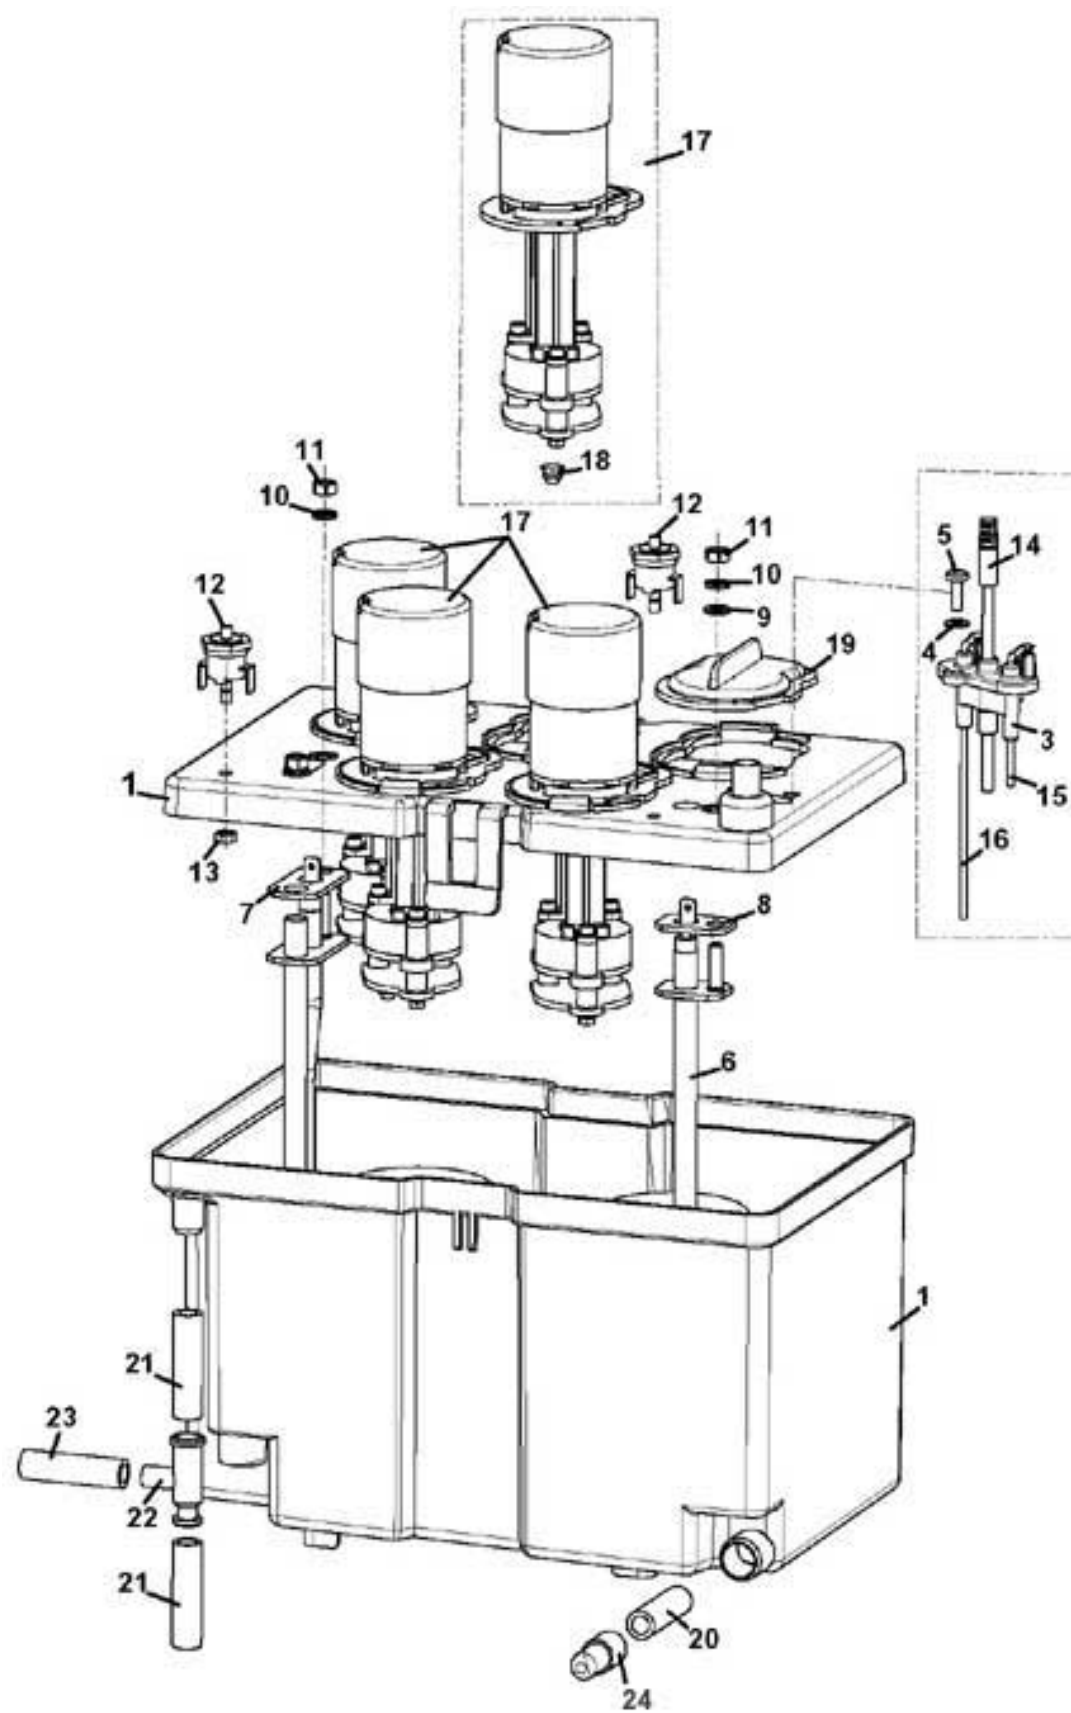

SAGOMA MILANO - INSTANT BOILER