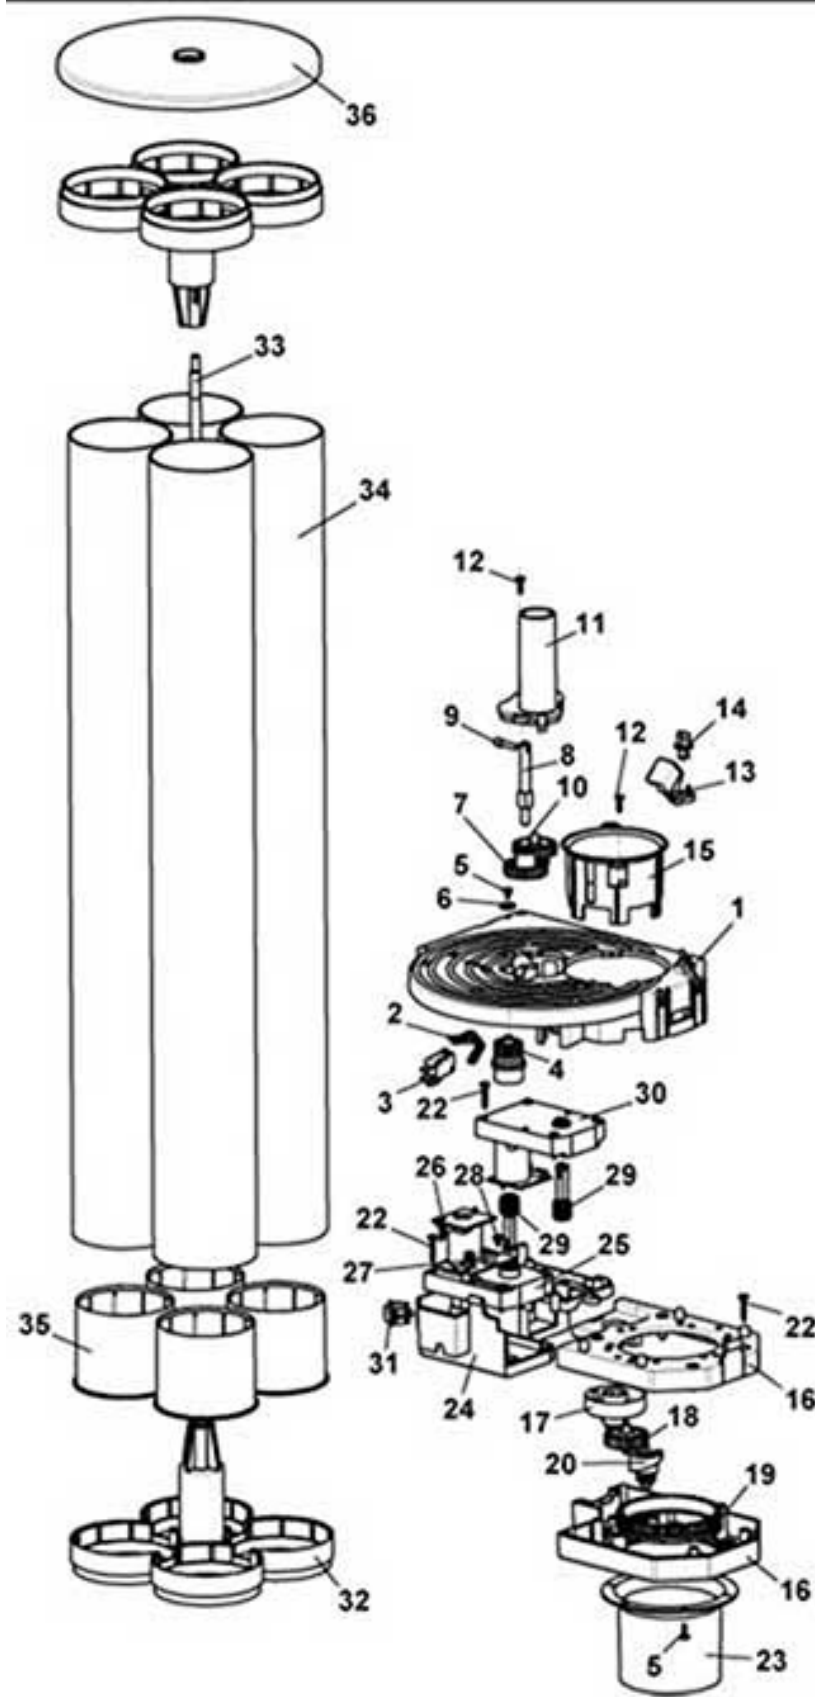

SAGOMA MILANO

SAGOMA MILANO - cups loader

Pos. Code	Description
1	0190006534CY-03 TURRET SUPPORT RAL9018
2	0190006543-01 MICROSWITCH LEVER WHITE
3	ELE0001530 MICROSWITCH 3A 125-250VA
4	0190006546 CUP DISPENSER MOTOR CONNECTOR
5	VIT0002469 SCREW HEAD TAP M3.5X10
6	VIT0003301 WASHER 4.3X12X1.5
7	0190006503 Z26 WHEEL TURRET (WHITE)
8	0190006536 TURRET SHAFT
9	0190006553 PIN
10	0190006544 Z16 PINION WHITE
11	0190006537CY TURRET CUP CONNEC. 4C. RAL9018
12	VIT0002101 SCREW COUNT FLAT HEAD M3.5X13
13	0190006554CY TURRET STOPPER LEVER
14	0190006555CY PIN RAL9018
15/a	0190006538 D.70 REDUCTION
	0190006538CF D.70 REDUCTION ANTHRACITE GRAY RAL 7016
15/b	0190006539CY CUPS REDUCER D.73 RAL9018
16	0190006521CYR LOWER/UPPER CUP DROP MECH. RAL9018
17	0190006511NA CUPS TURRET SPINDLE BLACK
18	0190006528 Z26 WHEEL WHITE
19/a	0190006523 TOOTHED RING NUT D.70/73
19/b	0190006507 TOOTHED RING NUT D.78/80 WHITE
20/a	0190006506 CUP SPLITTER D.70/78 PL
	0190006506IC CUP SPLITTER D.70/78 PL ORANGE RAL 2011
20/b	0190006552 CUP SPLITTER D.73 PL
	0190006552CI CUP SPLITTER D.73 PL TRAFFIC GREY RAL 7042
20/c	0190006502 CUP SPLITTER D.73/80 PP WHITE
20/d	0190006551 PALLETS D.70/78 (PAPER)
	0190006551GJ PALLETS D.70/78 (PAPER) ZINC YELLOW RAL 1018
22	VIT0002455 SCREW HEAD TAP M3.5X20
23/a	0190006514 D.70/73 CUPS FEEDER
	0190006514CY D.70/73 CUPS FEEDER TECHNIC GREY RAL 9018
23/b	0190006515CY CUPS CHUTE 78/80 RAL9018
24	0190006522CY MOTOR SUPPORT RAL9018
25	0090002123R AS GEARBOX MOTOR 5.5RPM 24V DC
26	SCH0007020 MOTOR FILTER
27	SCH0007000 SPLIT UP SENSOR
28	VIT0002002 SCREW ST HEAD CAP M3.5X6.5
29	0190006518 TOOTHED SHAFT Z18 WHITE
30	0090002114R2 AS GEARBOX MOTOR 11RPM 24V DC
31	ELE0002258 PUSH BUTTON RED
32	0180013105CY-01 CUP TURRET SPINDLE 4C RAL9018
33	0180013114 1 TURRET SHAFT
34	0180013109 CUP HOLDER 1T D.84/81MM L600MM
35	0180013113 D.70 COLUMN REDUCTION (WHITE)
36	0180013107CY CUPS TURRET LID 4C. RAL9018
100	0190006522CLR AS CUPS DISPENSER MOTOR SUPPORT
101	0180013100CL1 AS CUPS TURRET 4COLUMNS D.70/73