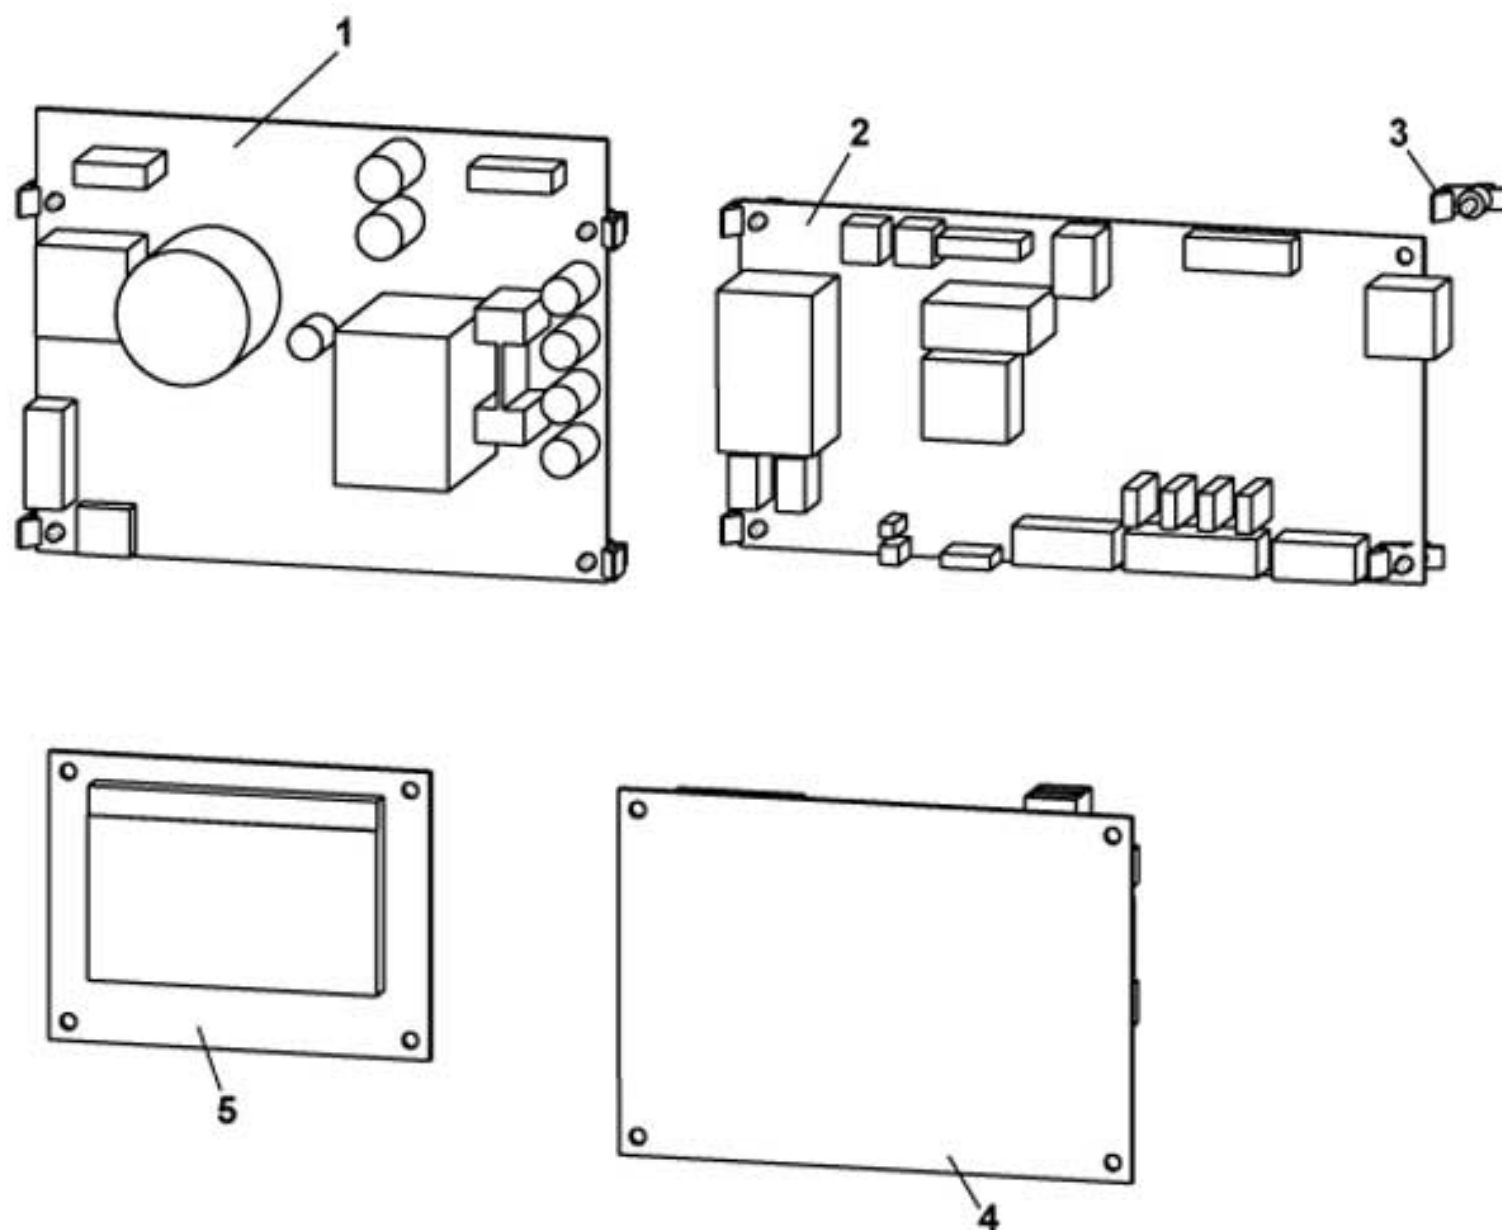

SAGOMA MILANO

SAGOMA MILANO - product containers

Pos. Code	Description	
1/a	70003001AR	Â§ CANISTER "A"+LID
1/b	70003001BR	Â§ CANISTER "B"+LID
1/c	0230008003AR	Â§ CANISTER W/HOLE H.650+LID
1/d	0230008003BR	Â§ CANISTER W/O HOLE H.650+LID
3	4002050109	
4/a	70003003	FIX PLATE
4/b	0230012018	FIX PLATE
5	0230012012	SQUARED PINION
6	VIT0004803	NUT M4
7	VIT0003202	WASHER 4,3X9X0,8
8	70003006	REAR BUSH
9	GUA0000015	OR 119
10	0230012006	SPIRAL WITH FLANGE
11	VIT0005106	SPRING PIN 2X14
12/a	70003016	SPIRAL 18
12/b	0230024009	SPIRAL 9
13	70003010	BUSH CONNECTOR
14/a	70003008	FRONT BUSH
14/b	70003007	FRONT BUSH
15	70003028	PIN
16	70003027	BUSH
17	70003012	WHEEL (PLASTIC)
18	70003026	BUSH
19	70003029	DISK
20	VIT0007102	BENZING CLIP
21	11837	PRODUCT AGITATOR
22	VIT0001205	SCREW COUNT FLAT HEAD M4X12
23	VIT0004810	NUT M4
24/a	4001003072/20	Â§ INGRED. CHUTE-FRONTAL 125MM
24/b	4001003072/22	Â§ INGREDIENT CHUTE-LEFT 155MM
24/c	4001003072/21	Â§ INGREDIENT CHUTE-RIGHT 155MM
25	0230016024	SUGAR CHUTE
26	TSIL15/19T	SILICON HOSE 15X19
100	0230017007R	Â§ CANISTER WHEEL 9
101	0230016006R	Â§ CANISTER SPIRAL 9
102	0230018009CL	
103	0230019005CL	
104	0230017008CL	PRODUCT CONTAINER PLATIC WHEEL P.18 ASSEM.

SAGOMA MILANO - control panel

SAGOMA MILANO

SAGOMA MILANO - control panel

Pos. Code	Description
1 0130012305	ELECTRICAL PANEL FRAME
2	See table control and power logic
3 ELE0062003	BOARD SUPPORT
4	See table control and power logic
5 ELE0009055	NOISE FILTER 16A
6 VIT0003106	WASHER D.8,2
7 VIT0004506	NUT M8
8 ELE0003507CL	FUSE HOLDER
9 ELE0002319	SOCKET
10 ELE0002307	ELECTRIC SOCKET 2 POSITION
11 VIT0002004	SCREW ST HEAD CAP M3.5X13
12 ELT0030874	USB WIRING 1,5MT
13 GUA0011010	PLUG
14/a ELE0055003CL	SUPPLY CABLE
14/b ELE0055024CL	UL SUPPLY CABLE
15 0130012231	FILTER SUPPORT
16 VIT0000236	SCREW HEX HEAD M6X11
17 0130012311	ELECTRICAL PANEL COVER
18 0130012312	CONTAINER SUPPORT
19 VIT0002009	SCREW ST HEAD CAP M3.5X6.5
20 0130012227	INGREDIENT CANISTER SUPPORT