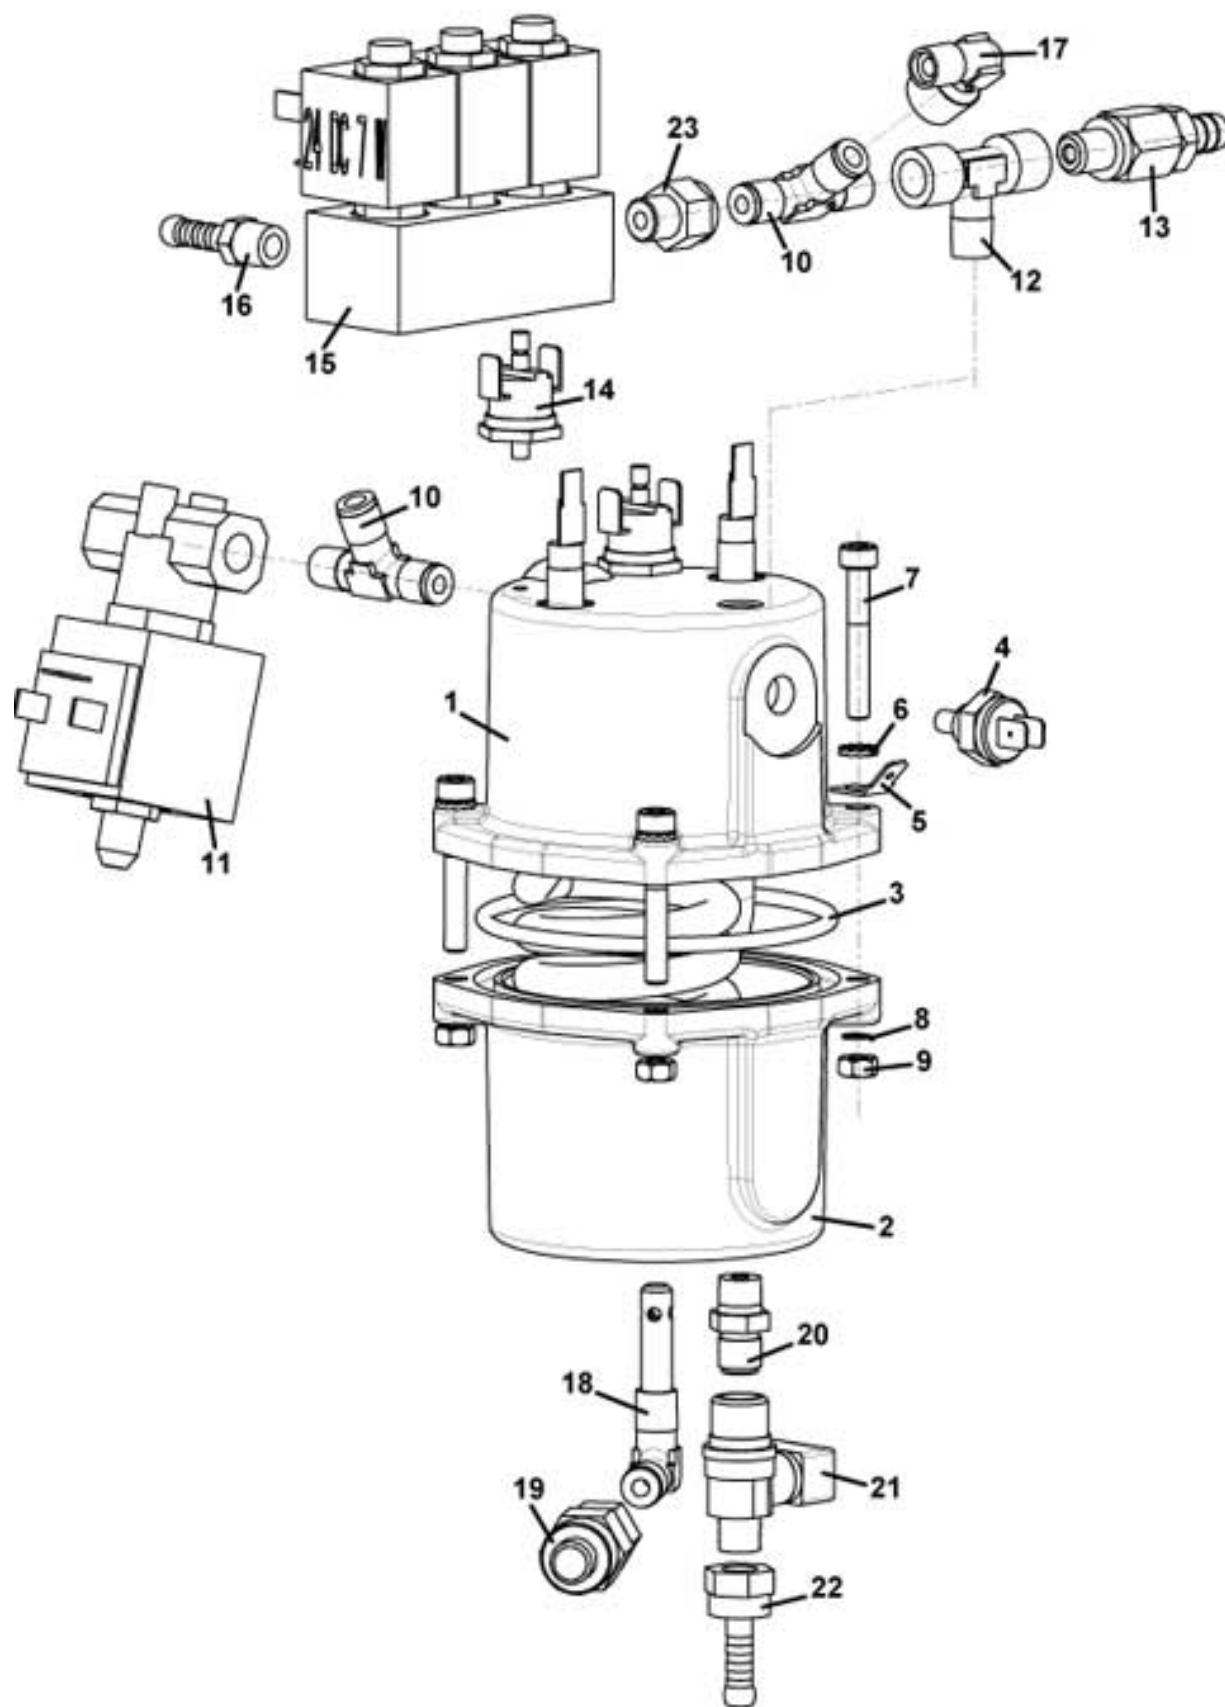

SAGOMA MILANO - ESPRESSO BOILER