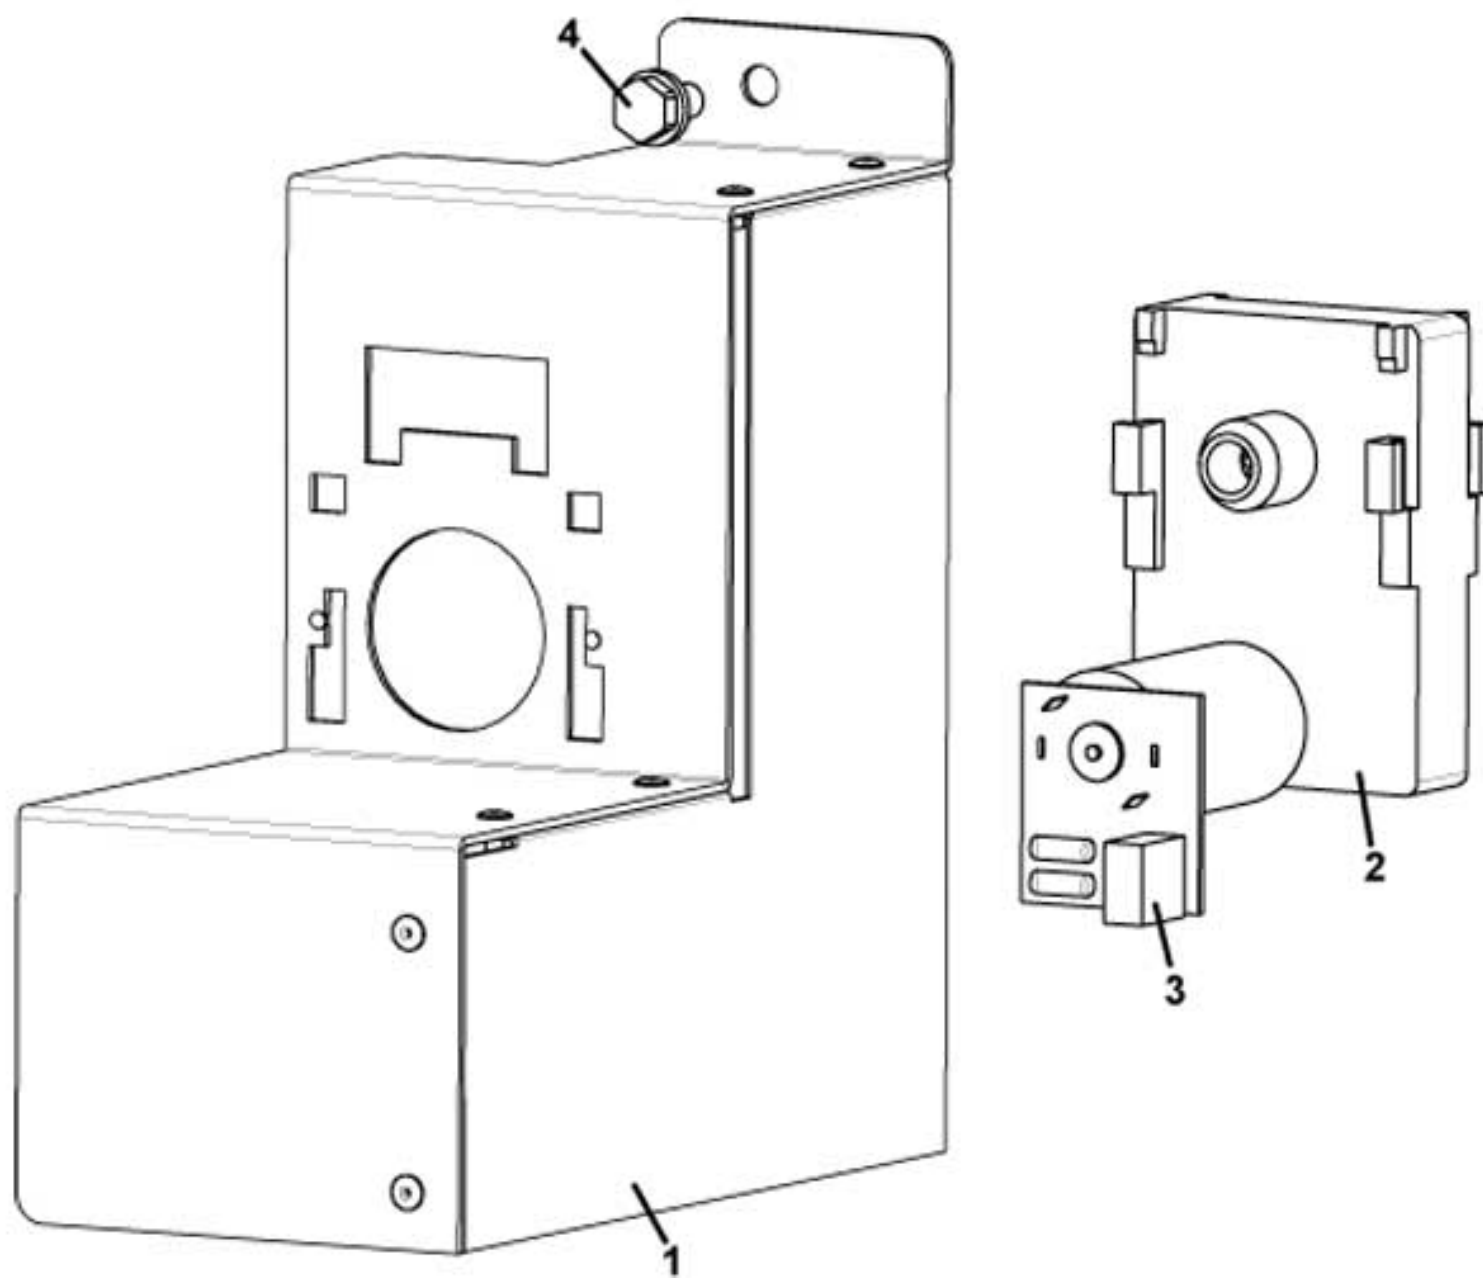

SAGOMA MILANO - ADDITIONAL GEAR MOTOR SUPPORT