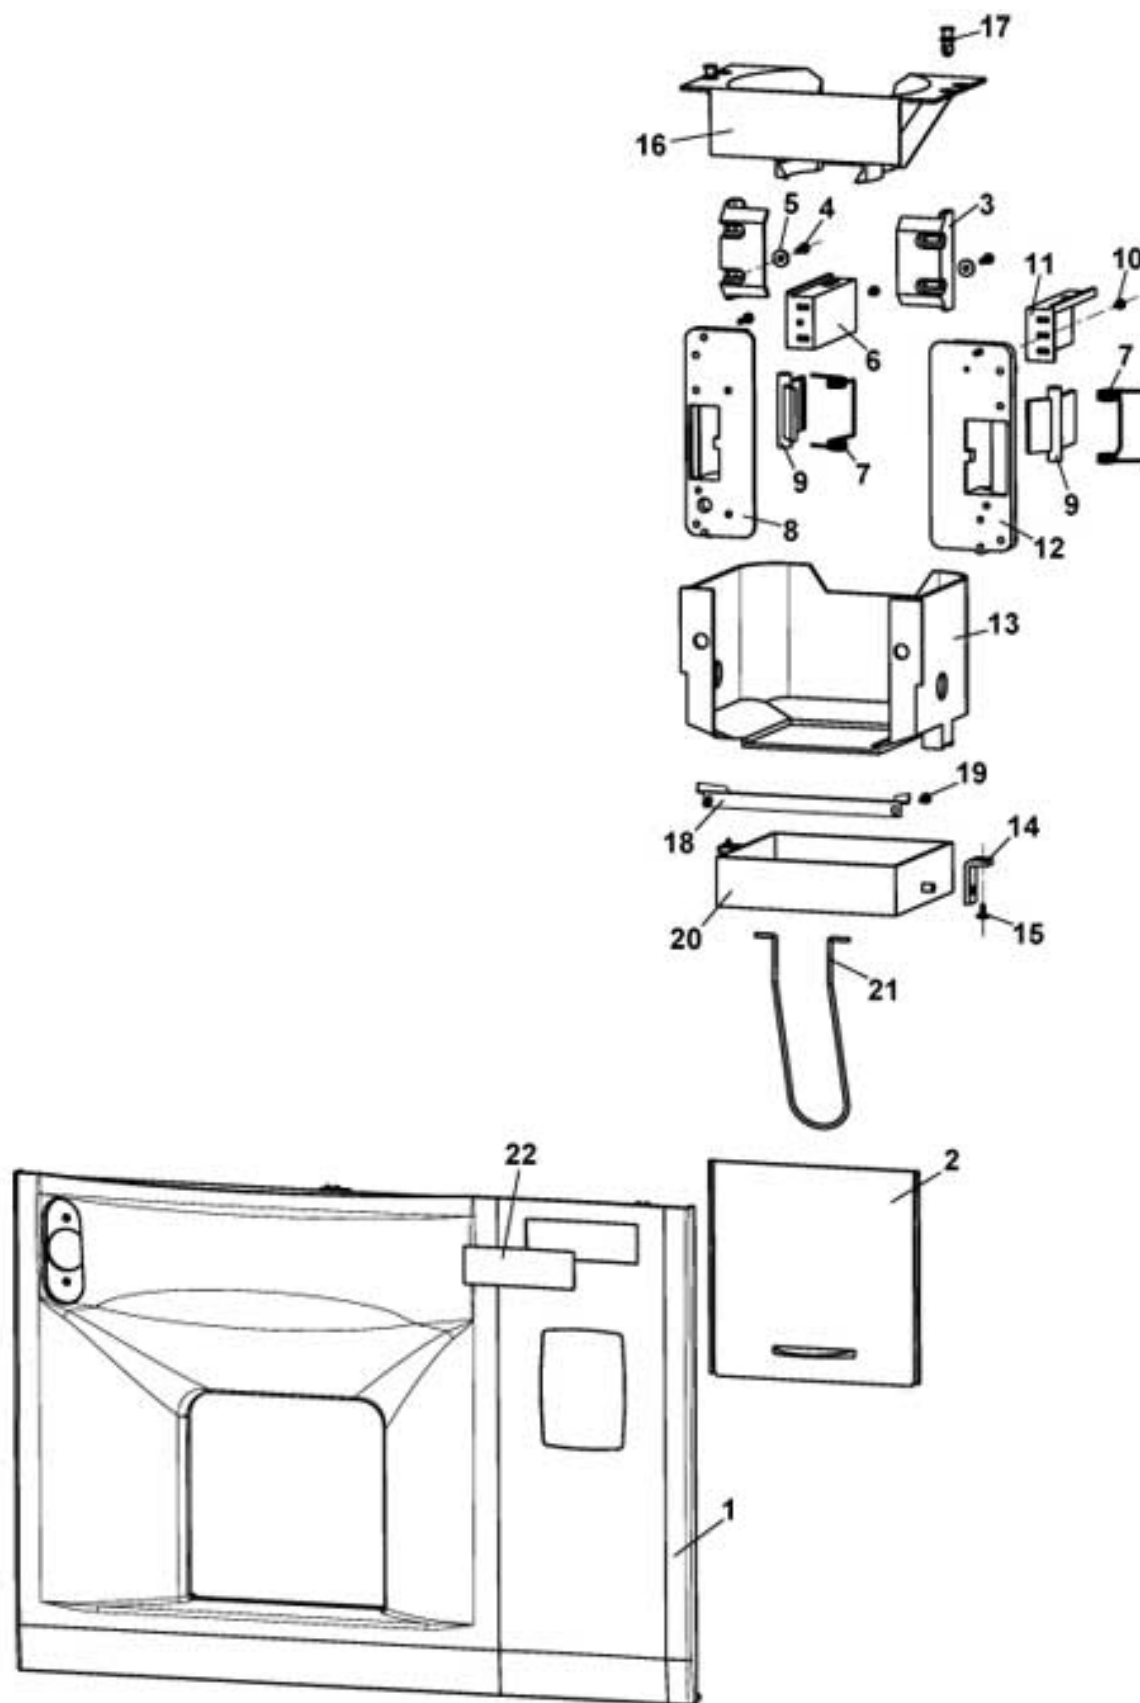

SAGOMA MILANO - cups stop