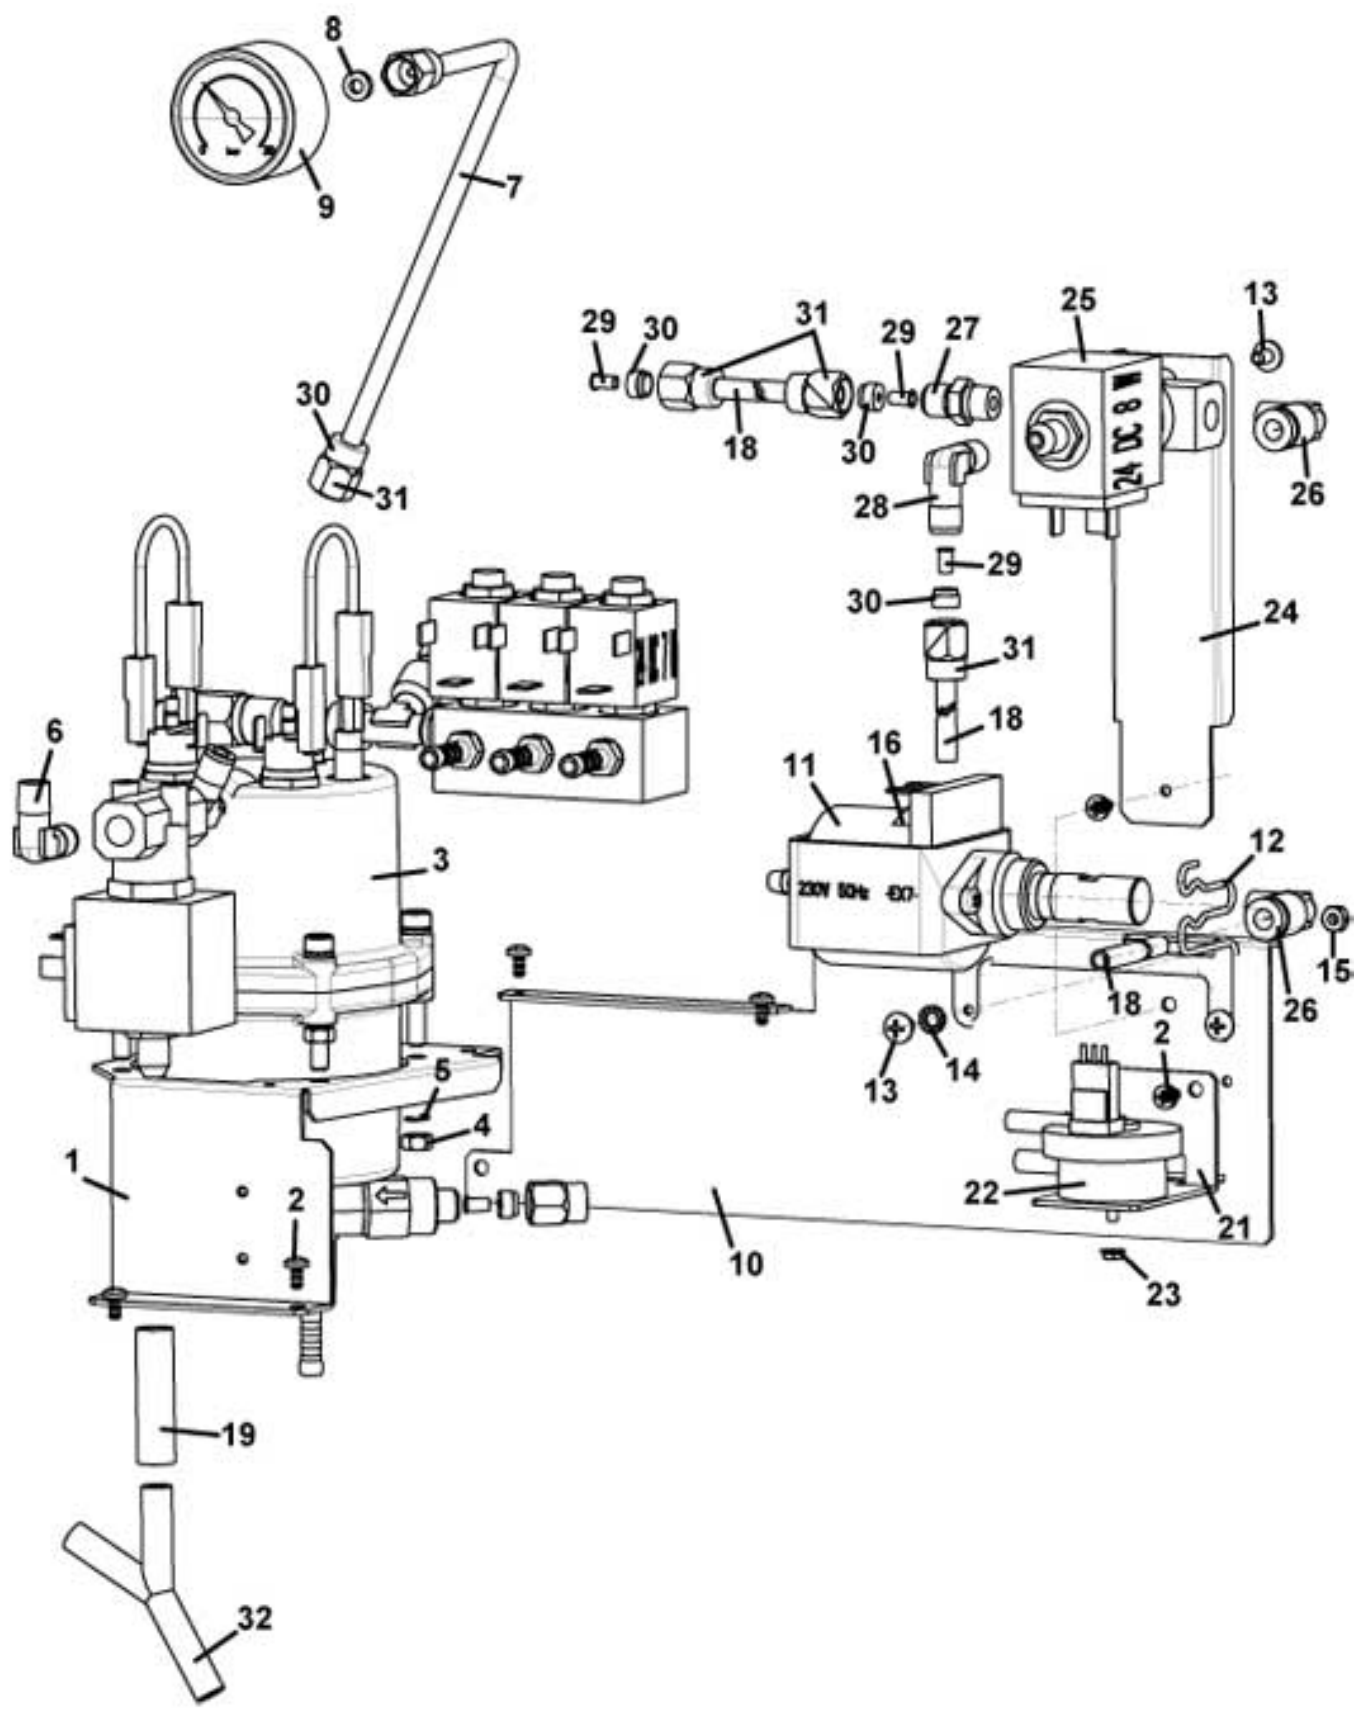

SAGOMA MILANO - ESPRESSO boiler support