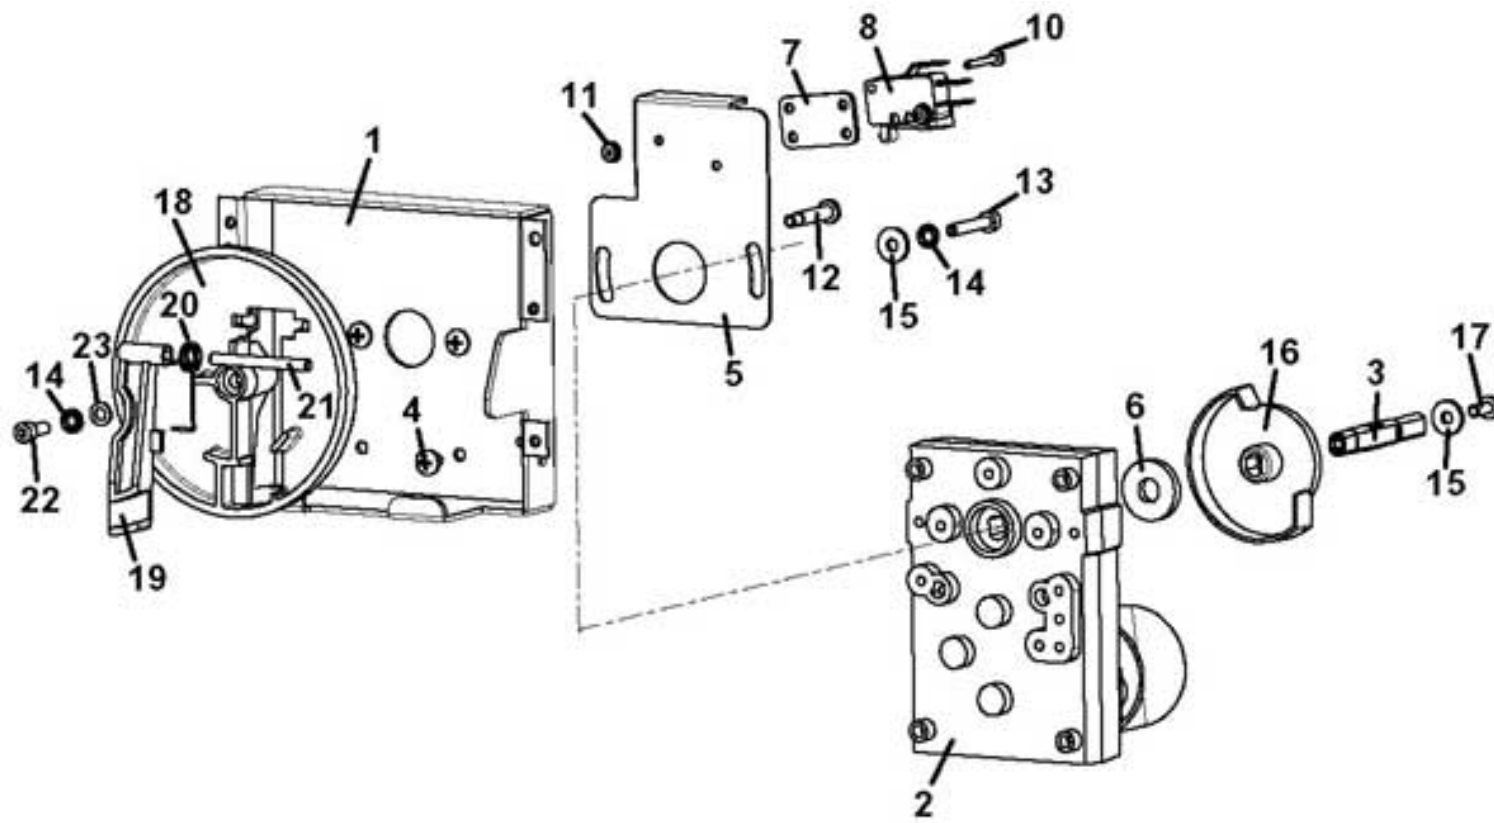

SAGOMA MILANO - micro coffee group motor support