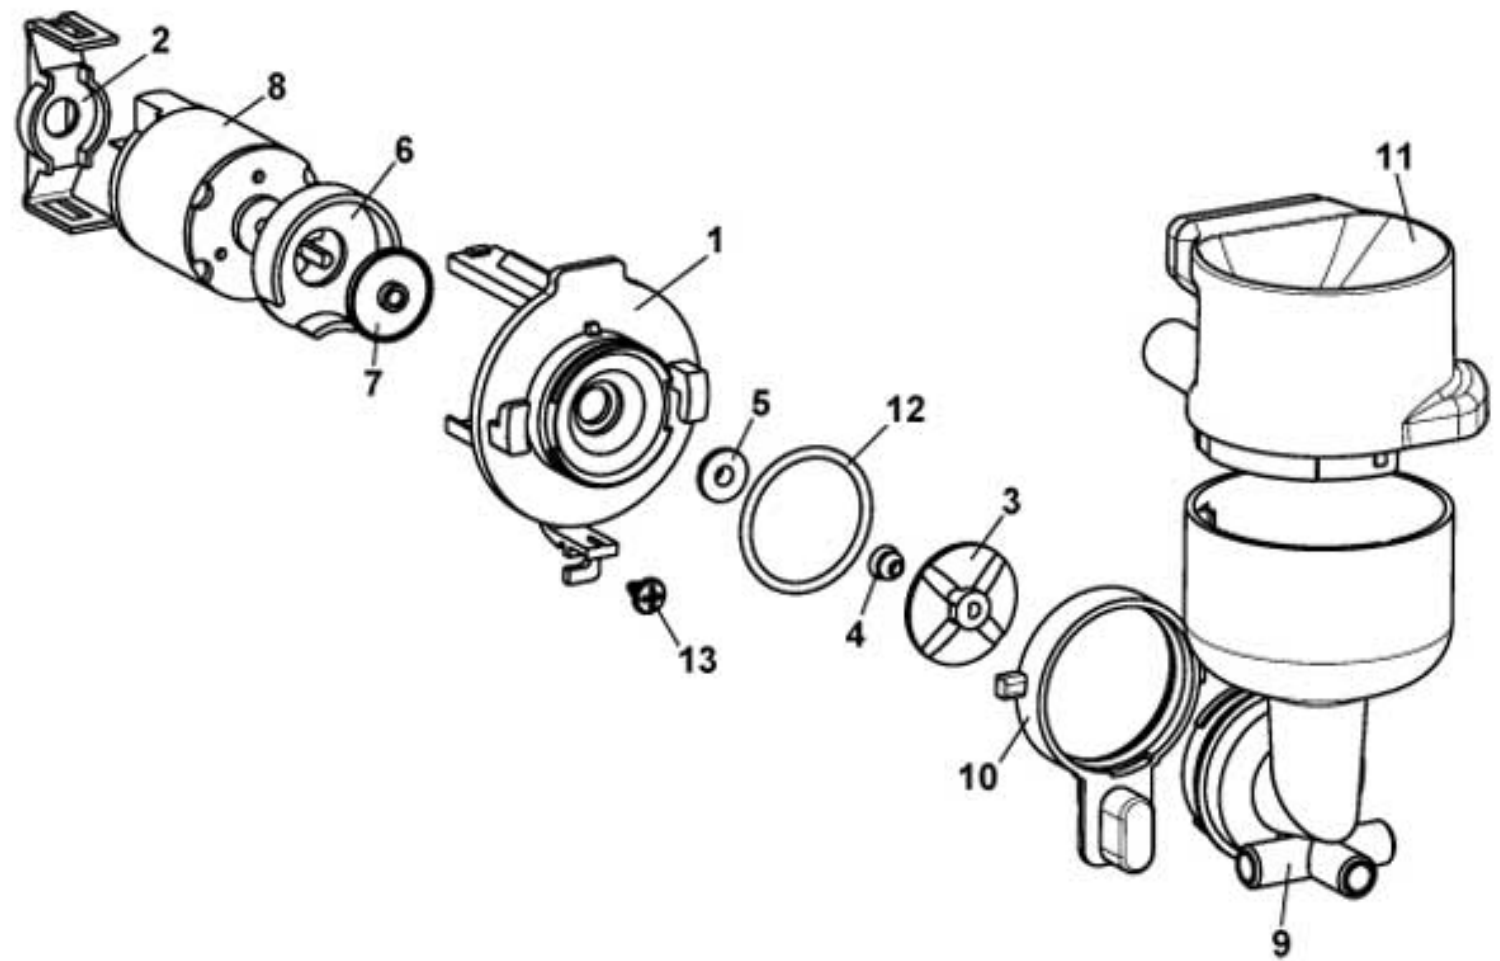

Pos.	Code	Description
1	0080100005	MIXER BASE
2	0080100009	MOTOR HOUSING CONNECTION
	0080100009IC	MOTOR HOUSING CONNECTION ORANGE RAL 2011
3	0080100011	SMALL FAN MIXER SHAFT D.4
	0080100011PL	SMALL FAN MIXER SHAFT D.4 OVERSEAS BLUE RAL 5002
4	0080100014	MIXER SHAFT GASKET D.4
5	0080100015	MIXER BASE BUSH
6	0080100023	MIXER COVER
	0080100023IC	MIXER COVER ORANGE RAL 2011
7	0080100024	DRIP TRAP FAN
8	0090003023	24 V DC MIXER MOTOR SHAFT D.4
9	0080100041	MIXER BODY NO INLET
	0080100041PL	MIXER BODY NO INLET OVERSEAS BLUE RAL 5002
10	0080100006	STOPPER RING
	0080100006IC	STOPPER RING ORANGE RAL 2011
11	0080100031	EXHAUST BODY D.70
	0080100031NA	EXHAUST BODY D.70 BLACK
12	GUA0000084	OR 3131
13	VIT0002401	TAPPING SCREW TCB 3.5 x 9.5