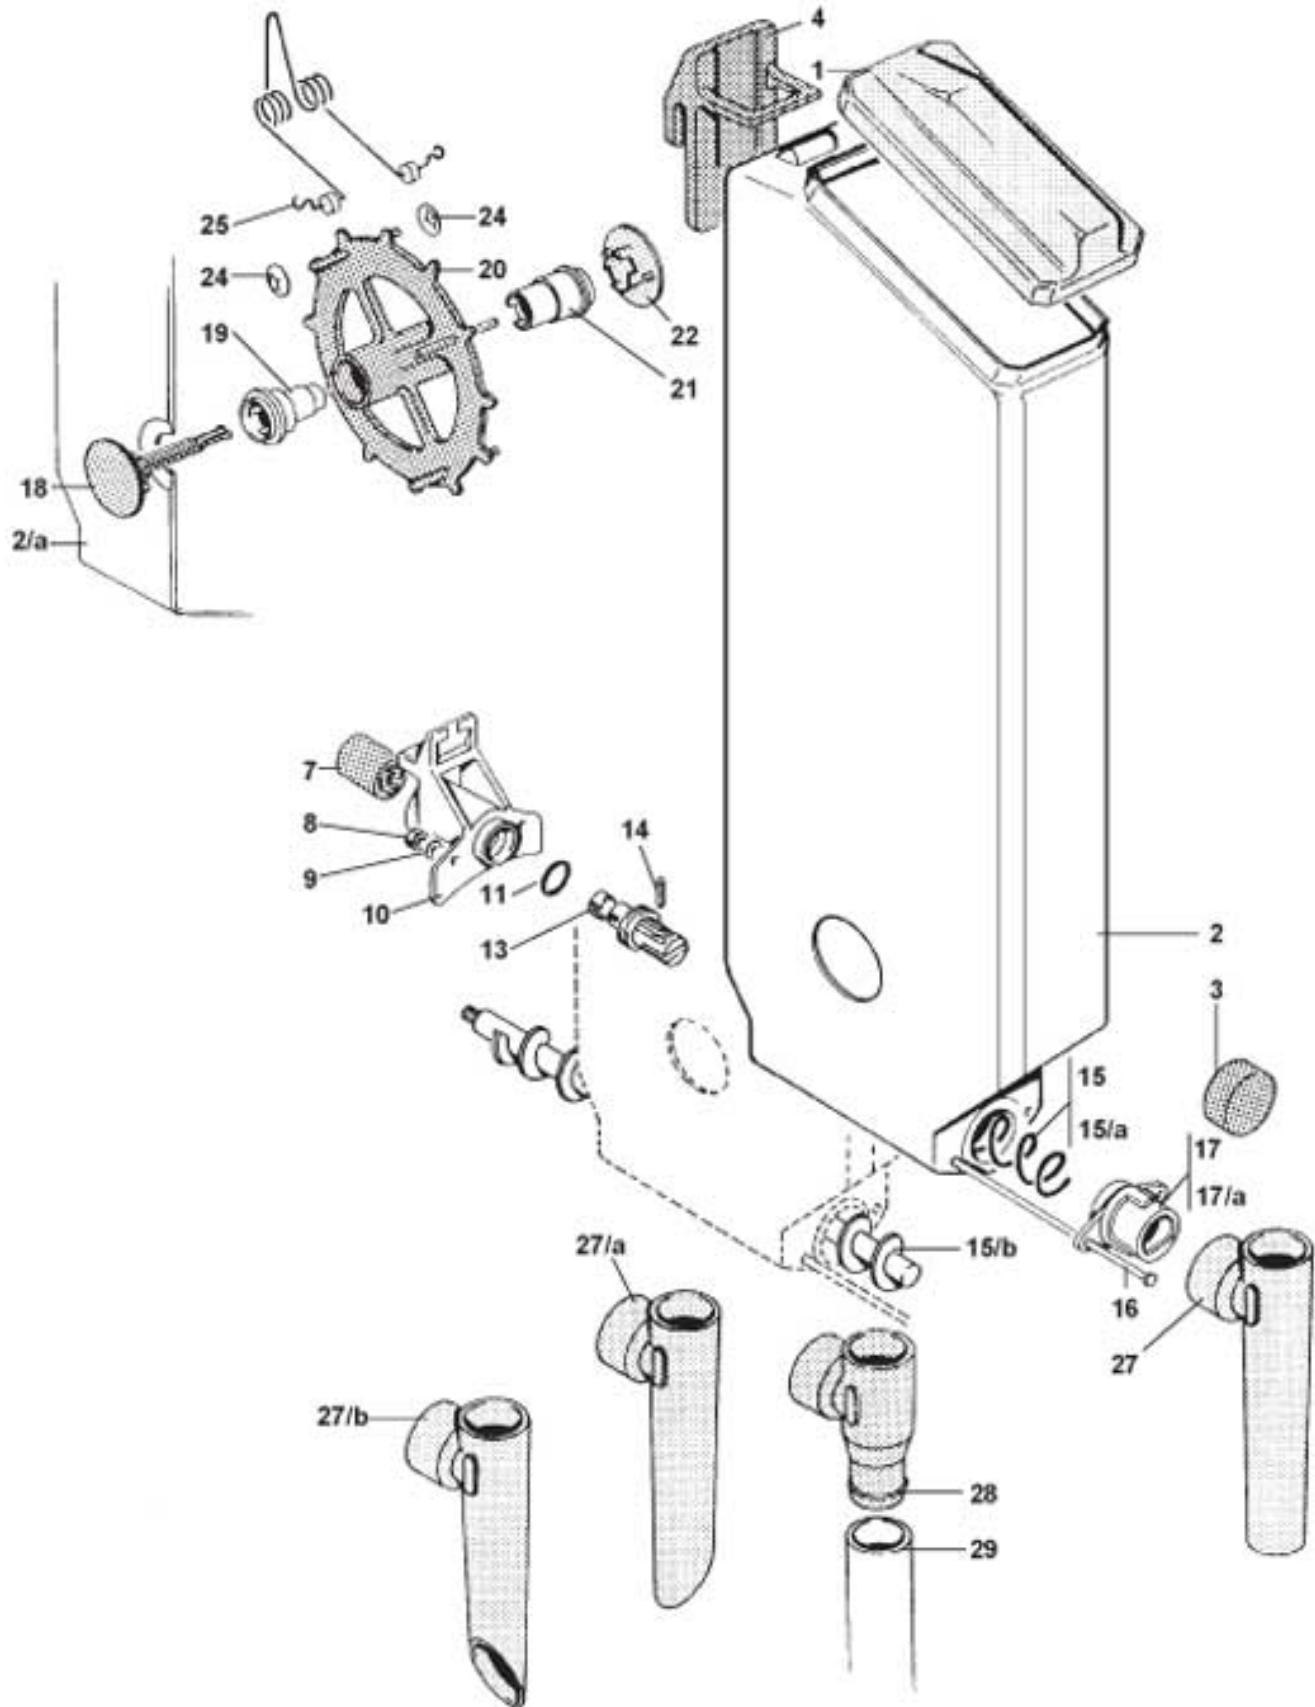

SAGOMA LEAN - PRODUCT CONTAINERS

Pos.	Code	Description	
1	70003002	COINTAINER COVER	
2/a	70003001B	POLYETHYLENE CONTAINER WITHOUT HOLES	
2/b	70003001A	POLYETHYLENE CONTAINER WITH HOLES	
3	4002050109AD	PRODUCT CHUTE PLUG	
4	70003003	UPPER HOOKING PLATE	
7	0230012012	DRIVING RING GEAR SQUARE SEAT	
8	VIT0004803	STAINLESS STEEL NUT M4	
9	VIT0003202	STAINLESS STEEL FLAT WASHER D.4,3 x 9 x 0,8	
10	70003006	REAR SUPPORTING BUSH	
11	GUA0000015	119 OR	
13	0230012006	WORM SCREW WITH FLANGE	
14	VIT0005301	ELASTIC PIN D.2 x 14	
15	70003016	P.18 WORM SCREW SPRING	
15/a	0230024009	WORM SCREW SPRING P.9	
15/b	0230012038	WORM SCREW WITH PIN mm 167	
16	70003010	BUSH TIE-BOLT	
17/a	70003008	FRONT BUSH	
17/b	70003007	FRONT BUSH	
18	70003028	STOP PIN	
19	70003027	MIXER MALE BUSH	
20	70003012	PLASTIC MIXER GEAR	
20/a	70003014	PLASTIC MIXER GEAR	
21	70003026	MIXER FEMALE BUSH	
22	70003029	STOP DISK	
24	VIT0007102	BENZING-QUICKLOCK	
25	11837	MIXER	
27/a	4001003072/20	STRAIGHT PRODUCT CHUTE mm 125	
27/b	4001003072/22	L.H. PRODUCT CHUTE mm 155	
27/c	4001003072/21	R.H. PRODUCT CHUTE mm 155	
28	0230016024	SUGAR FEEDER	
29	TSIL14/20T	D.10x14 NATURAL TRANSPARENT SILICONE PIPE	
100	0230016006R	WORM SCREW P.9 PRODUCT CONTAIN	
101	0230017007R	PRODUCT CONTAINER PLATIC WHEEL P.9 ASS.	
102	0230017008R	PRODUCT CONTAINER PLATIC WHEEL P.18 ASSEM.	
103	0230018009R	ROBO MIXER PRODUCT CONTAINER P.18 ASSEM.	
104	0230015100CL	GROUND COFFEE DOUBLE FILTER PR	assieme
105	0230019006CL	TEA PRODUCT CONTAINER PLATIC WHEEL P.18 ASSEM.	assieme
106	0230019005R	TEA PRODUCT CONTAINER PLATIC WHEEL P.9 ASSEM.