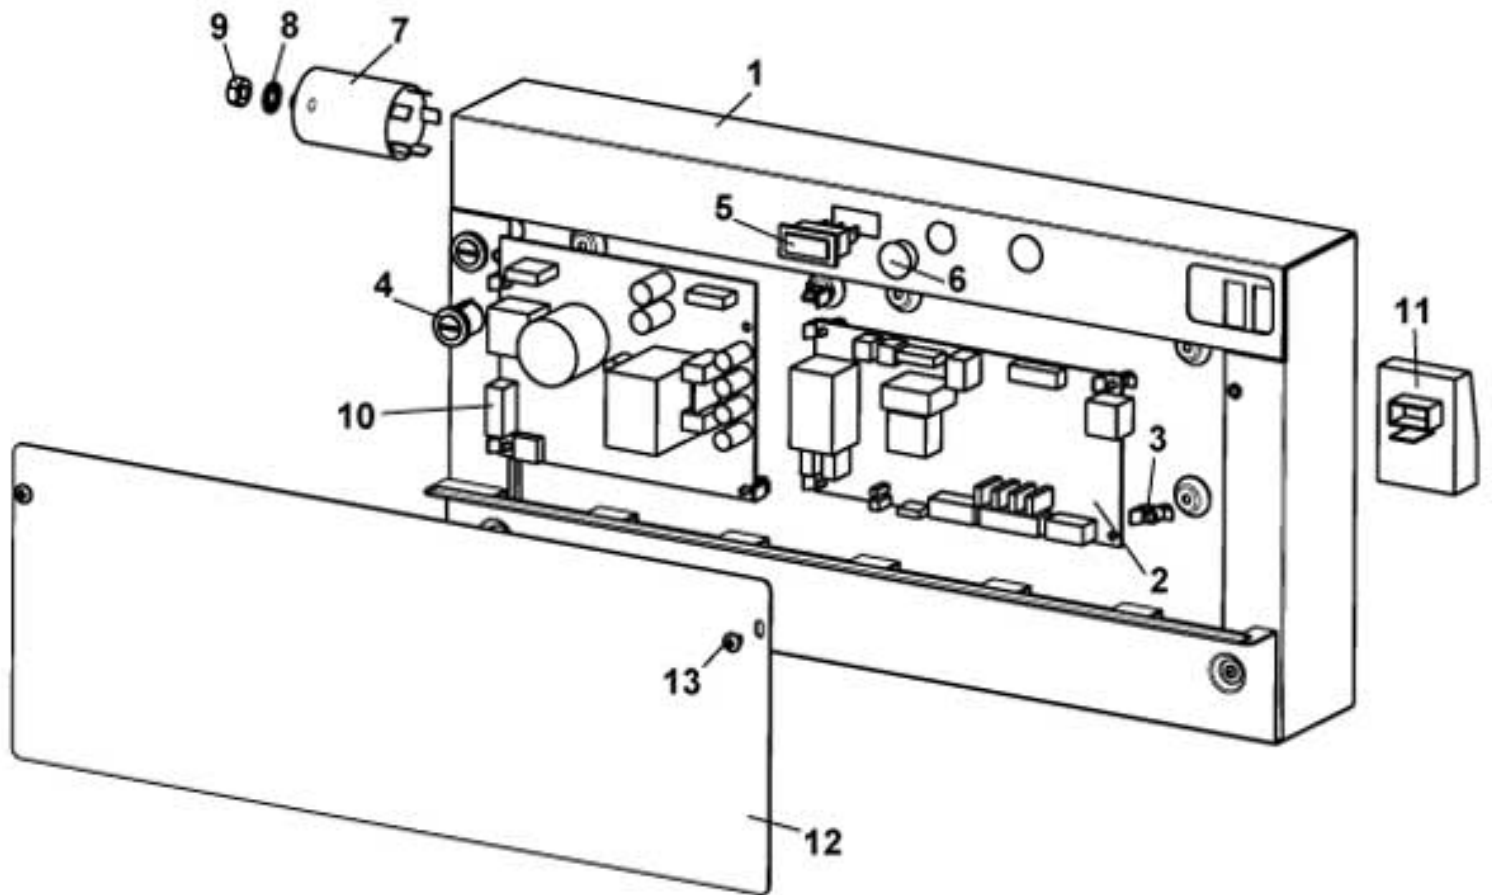

SAGOMA LEAN - CONTROL PANEL

Pos.	Code	Description
1	0130012205	CONTROL PANEL STRUCTURE
2		See table CONTROL AND POWER LOGIC
3	ELE0062008	BOARD SUPPORT
4	ELE0003507CL	FUSES HOLDER + FUSES
5	ELE0002305	10 A 250 V SOCKET
6	GUA0011010	RELEASE PLUG
7	ELE0009055	ANTIPARASITIC FILTER
8	VIT0003106	WASHER tab D. 8
9	VIT0004506	M 8 NUT
10		See table CONTROL AND POWER LOGIC
11	ELE0055003CL	POWER PLUG - ASSEMBLY BLOCK
12	0130012207	CONTROL PANEL COVER
13	VIT0000030	SCREW TCB M4 x 7