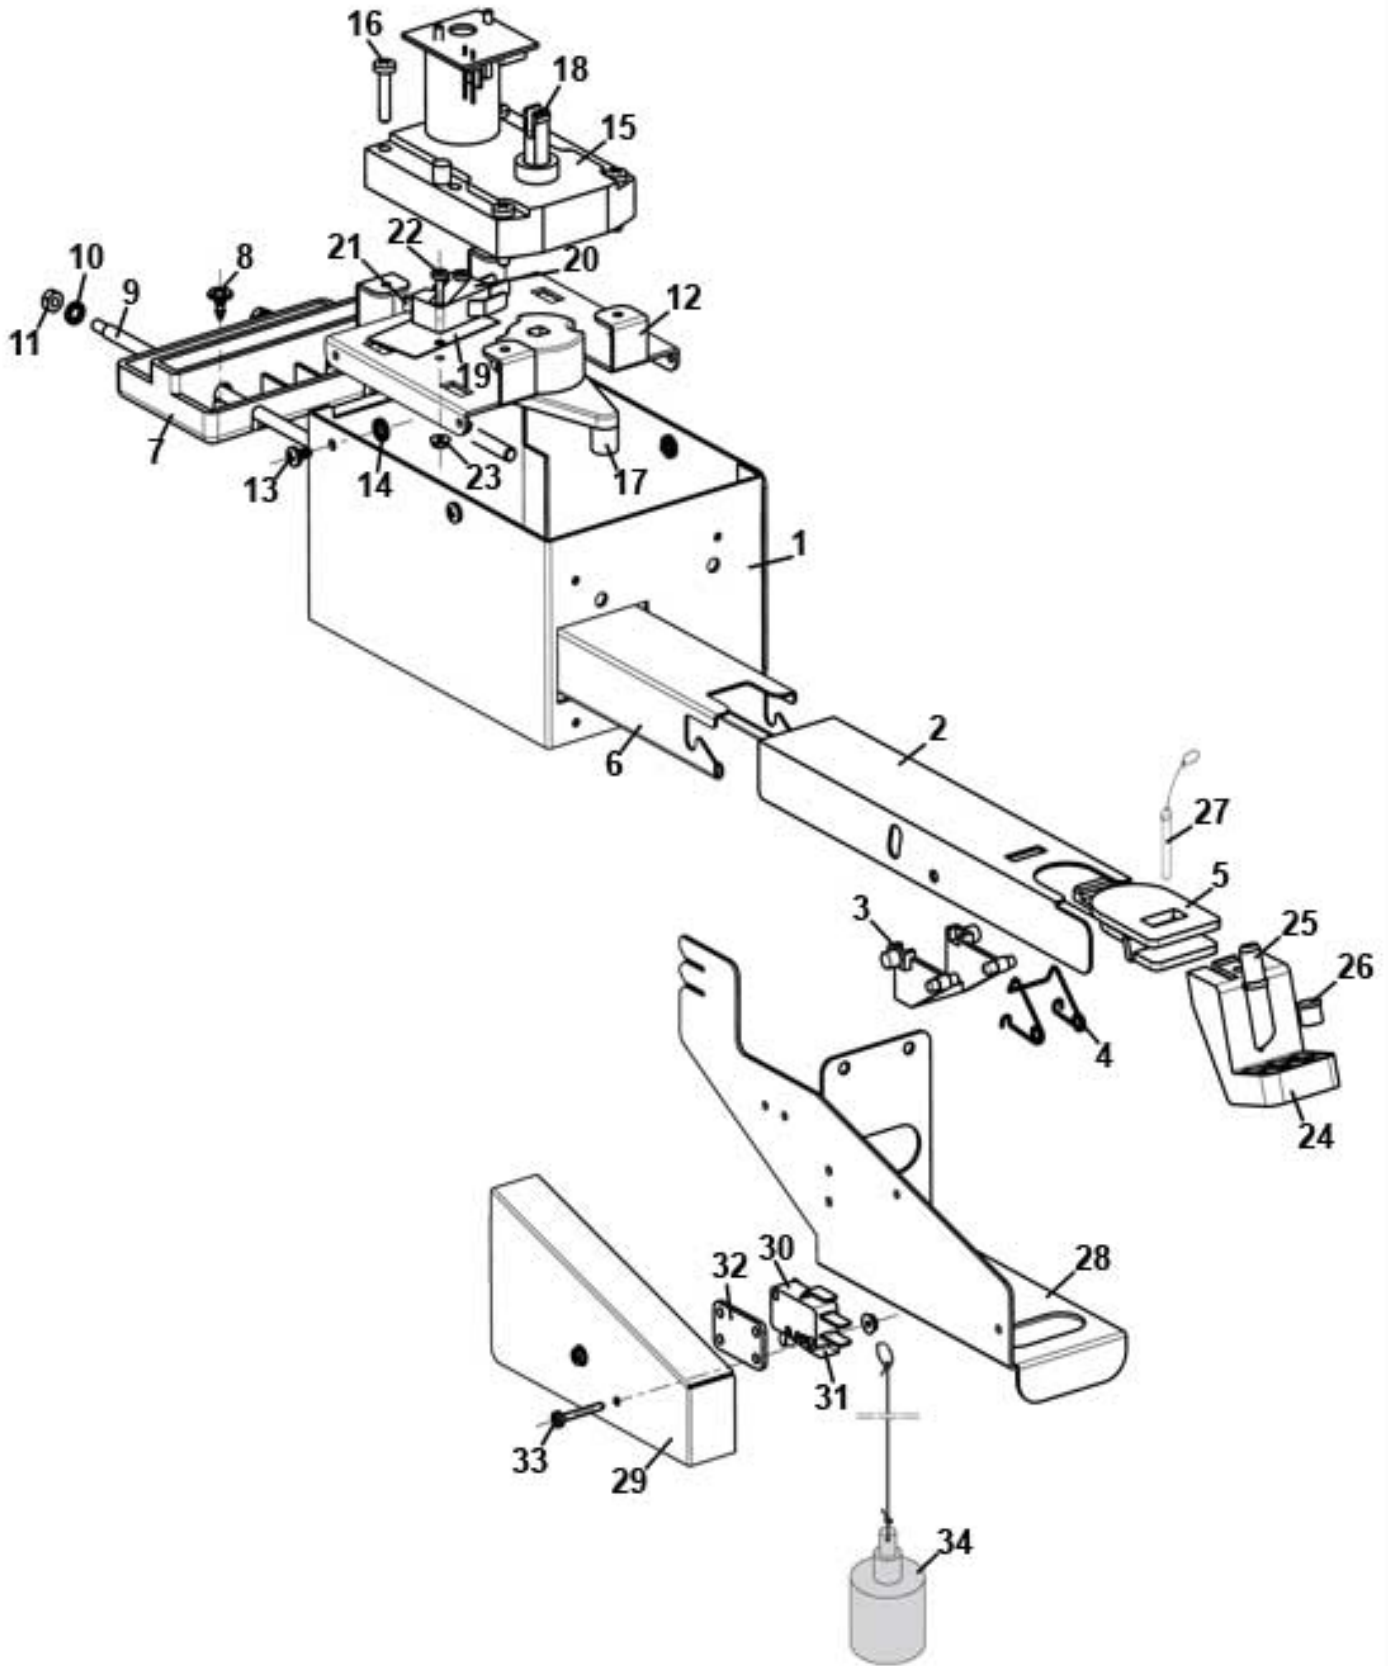

Pos.	Code	Description
1	0380010805	MOVABLE PIPES MOVEMENT HOUSING
2	0380010616	PRODUCT PIPES SUPPORT ESTRAIBILE
3	0380010599	KEY PIPES MOVEMENT
4	0380010629	KEY PIPES MOVEMENT
5	0380010459NA/L	PIPES SUPPORT PLATE
6	0380010683	PRODUCTS PIPES SUPPORT GUIDE
7	0380010692	PIPES SUPPORT GUIDE
8	VIT0002401	TAPPING SCREW TCB 3.5 x 9.5
9	0380010808	PIPES SUPPORT GUIDE SHAFT
10	VIT0003103	WASHER tab D. 4.3
11	VIT0004503	NUT M 4
12	0380010693	GEAR MOTOR SUPPORT
13	VIT0002009	TAPPING SCREW T.C.B. 3,5 x 6,5
14	VIT0003103	WASHER tab D. 4.3
15	0090002114R	24V D.C. GEAR MOTOR 24 R.P.M.
16	VIT0000035	M 4 x 20 TCB SCREW
17	0380010694	MOVABLE PIPES CAM
18	0380010421	GEAR MOTOR SHAFT
19	7500902054	SUPPLEMENTARY INSULATION
20	ELE0001528	MICRO 83.161.832
21	ELE0001906	161 E R 24.1 MICRO LEVER
22	VIT0000006	M 3x16 TCB SCREW
23	VIT0004701	M3 FR NUT
24	0380010655NA/L	PRODUCT PIPES SUPPORT WITH HOLE
25	0380010657	DISPENSER PIPE
	0380010657NA	DISPENSER PIPE BLACK
26	0380010656	PLUG
	0380010656NA	PLUG BLACK
27	0380010429CL	SECURING PIN ASSEMBLY
28	0070020036	GUIDE FOR PIPES
29	0070020037	MICRO PROTECTION
30	ELE0001528	MICRO 83.161.832
31	NL201106265	MICRO LEVER
32	4600010014	MICRO SPACER
33	VIT0000007	M 3x20 TCB SCREW
34	0070020038CL1	ASSEMBLED FLOATER