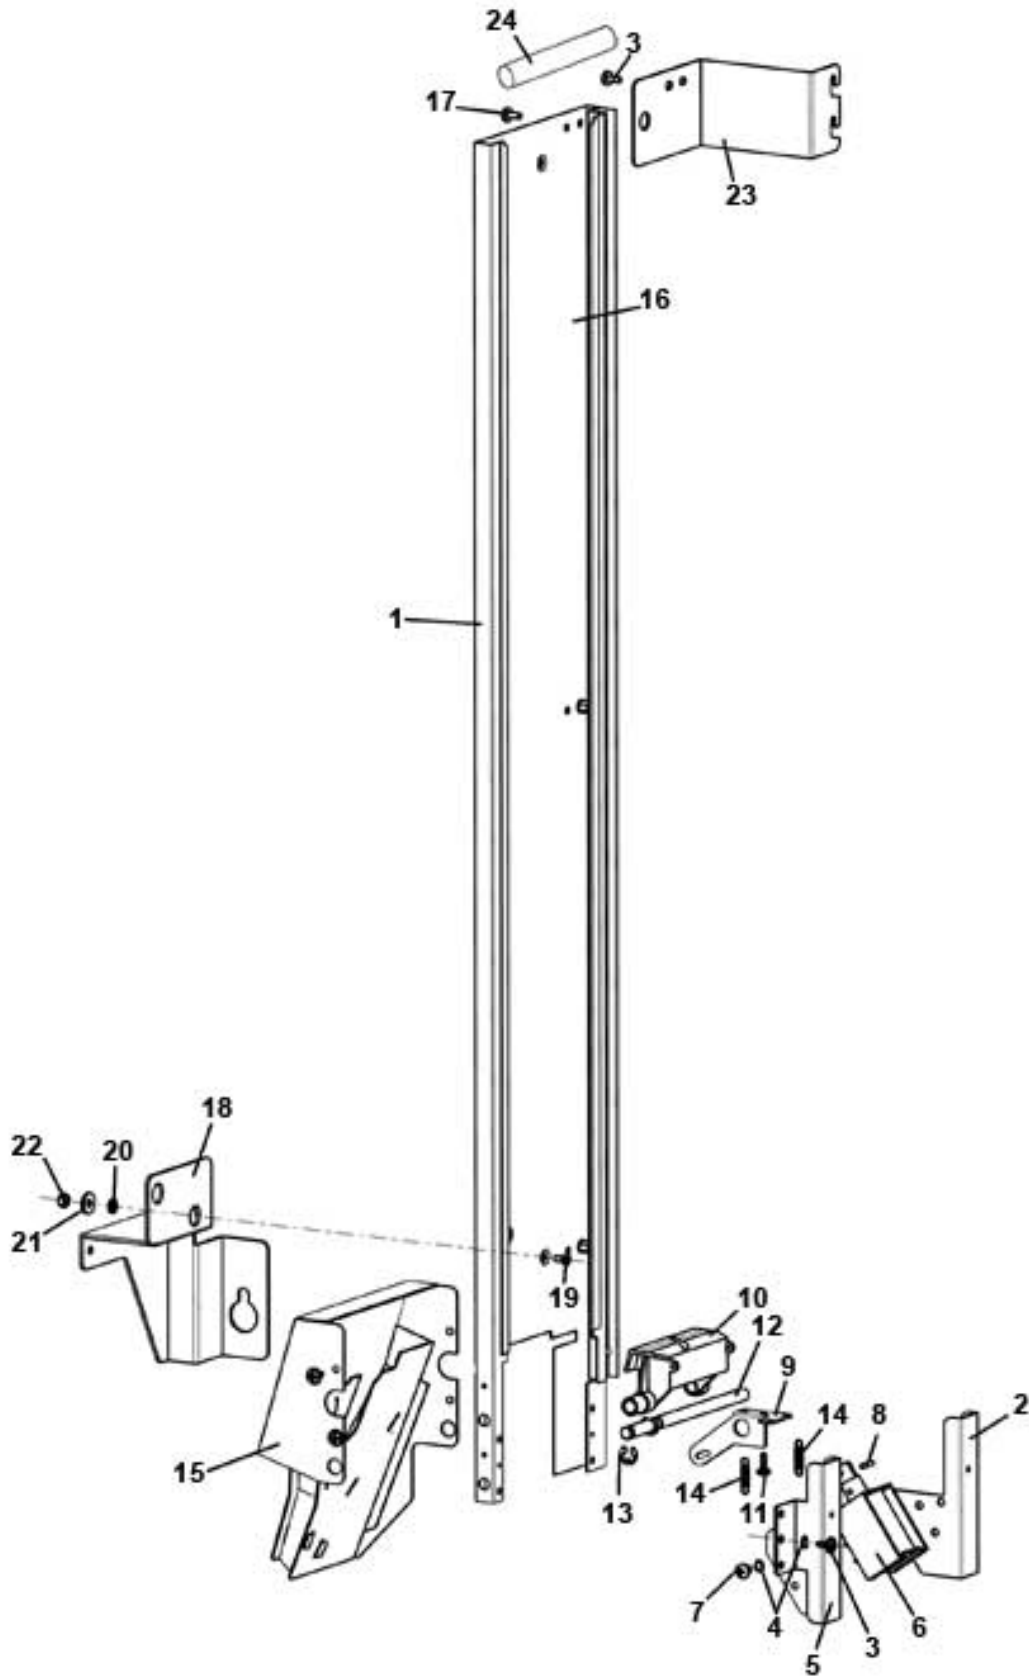

SAGOMA LEAN - STICKS DISPENSER

Pos.	Code	Description
1	0450011056	STICKS CONTAINER
2	0450011063	RIGHT ELECTROMAGNET SUPPORT
3	VIT0002401	TAPPING SCREW TCB 3.5 x 9.5
4	VIT0003405	D.4.3 GROWER WASHER
5	0450011064	LEFT ELECTROMAGNET SUPPORT
6	ELE0000055	24 V DC ELECTROMAGNET
7	VIT0000021	M 4x6 TCB SCREW
8	VIT0005211	2.5 x 12 CYLINDRICAL PIN
9	0450011065	STICKS DISPENSER ROD
10	0450002003	STICKS DISPENSER
11	VIT0002469	SCREW TC 3.5 x 10 FOR PLASTIC
12	0450011066	STICKS DISPENSER PIN
13	VIT0006504	D.5 RADIAL STOP RING
14	0450003010	RETURN SPRING
15	0450011106	STICKS FEEDER
16	0450011057	STICKS CONTAINER GUIDE
17	VIT0000030	SCREW TCB M4 x 7
18	0020038123	TURRET RIGHT SUPPORT WITH STICKS
19	VIT0000106	M 4x8 TSP SCREW
20	VIT0003103	WASHER tab D. 4.3
21	VIT0003301	WASHER D.12 x 4.3 x 1.5
22	VIT0004503	NUT M 4
23	0020038166	STICKS STIFFENING
24	0450003033	STICK WEIGHT 104 mm