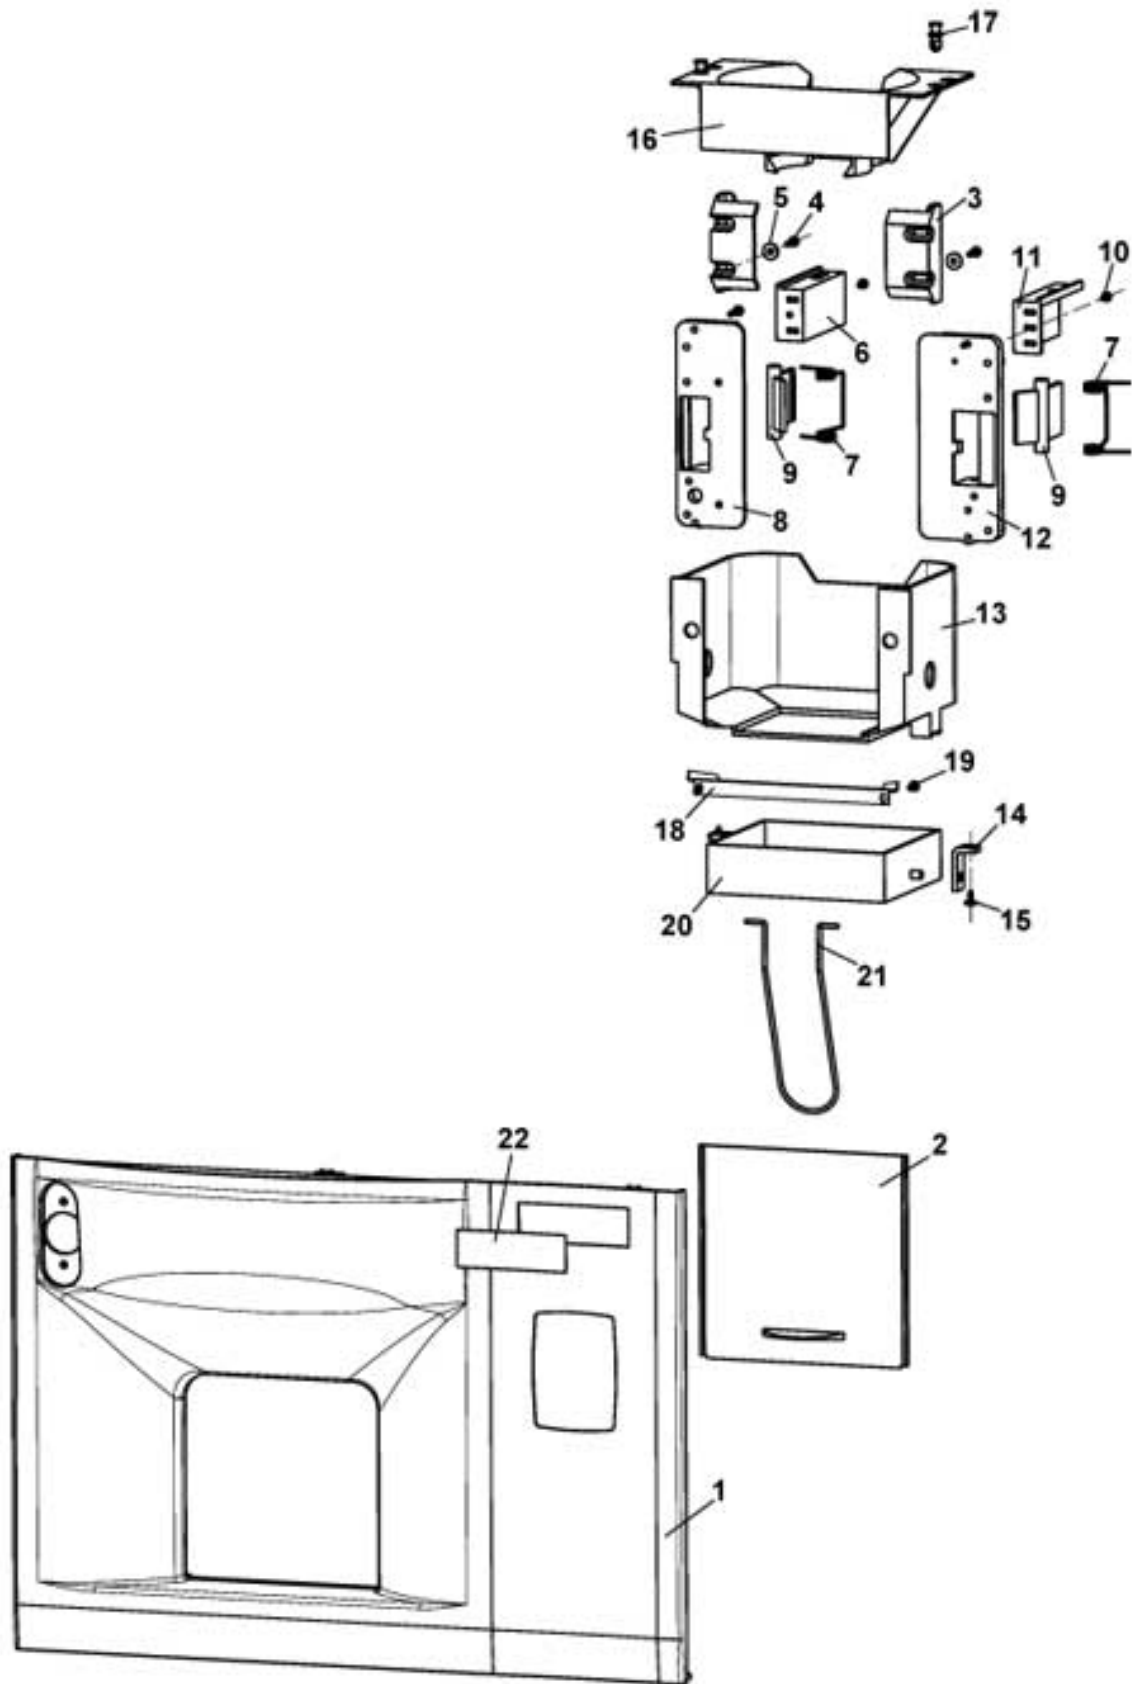

Pos.	Code	Description
1	0020038127	KEYBOARD FRAME
2	0020029438	LOWER LAMP GUARD FIXATION
3	0020038146	OPALINE GLASS PHOTO
4	0020038152	LED REFLECTION LABEL
5	SCH0007320	10 LED BOARD
6	0020038153	10 LED BOARD LABEL
7	ELE0062003	BOARD SUPPORT