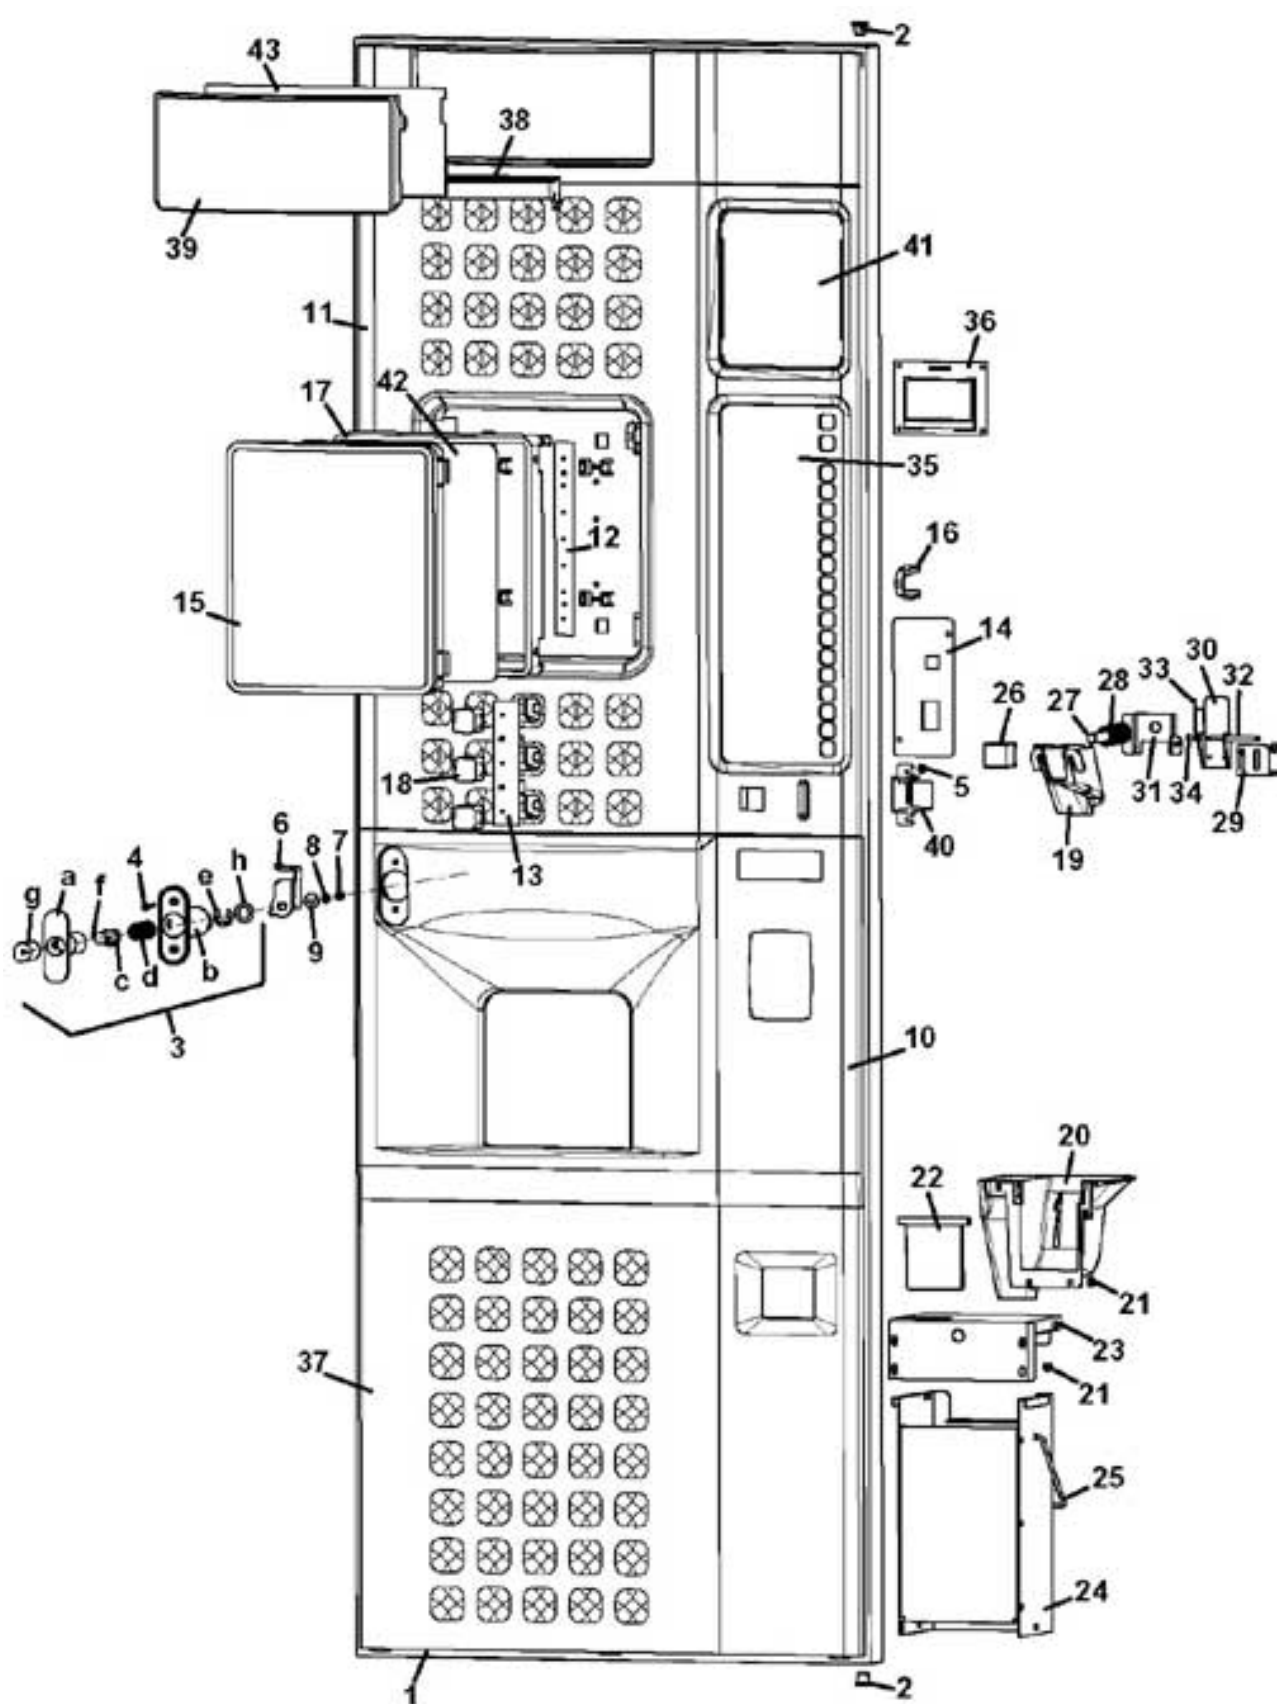

CAFFE EUROPA - external door

CAFFE EUROPA

CAFFE EUROPA - external door

Pos. Code	Description
1/a	0020038205DA DOOR (RAL9022)
1/b	0020038205NA DOOR (BLACK)
2	0020034156 DOOR HINGE BUSH
3 1	1150003337DA LOCK (RAL9022)
3 1a	1150002112DA SLEEVE RAL9022
3 1b	1150003336DA SLEEVE (RAL9022)
3 1c	1150002111 PIN
3 1d	1150002113 SPRING
3 1e	VIT0006508 RING 10
3 1f	VIT0005203 DOWEL PIN 4X18
3 1g	SER0000003 LOCK
3 1h	1150003054 NYLON SPACER MM.20X12,5X1
3 2	1150003337NA LOCK (BLACK)
3 2a	1150002112NA SLEEVE (BLACK)
3 2b	1150003336NA SLEEVE (BLACK)
3 2c	1150002111 PIN
3 2d	1150002113 SPRING
3 2e	VIT0006508 RING 10
3 2f	VIT0005203 DOWEL PIN 4X18
3 2g	SER0000003 LOCK
3 2h	1150003054 NYLON SPACER MM.20X12,5X1
3 3	1150003342DA LOCK ASSEMBLY (PEARL LIGHT GREY RAL 9022)
3 3a	1150003336DA SLEEVE (RAL9022)
3 3b	1150003336DA SLEEVE (RAL9022)
3 3c	1150002111 PIN
3 3d	1150002113 SPRING
3 3e	VIT0006508 RING 10
3 3f	VIT0005203 DOWEL PIN 4X18
3 3g	SER0000022 LOCK
3 3h	1150003054 NYLON SPACER MM.20X12,5X1
4	VIT0000127 SCREW COUNT FLAT HEAD M4X35
5	VIT0004815 NUT M4
6	0020038128 LOCK HOOK
7	VIT0000208 SCREW HEX HEAD M5X10
8	VIT0003104 SPRING WASHER 5,3
9	VIT0003302 WASHER 5,5X15X1,6
10/a	See table 2 turrets cups station
10/b	See table 1 turret cups station
11/a	0020038221DA KEYPAD FRAME (RAL9022)
11/b	0020038221NA KEYPAD FRAME (BLACK)
12	SCH0007820 7 LED BOARD
13	SCH0008940 SUPPLY PHASES 3 LED BOARD
14	0020038233 LED BOARD HOLDER
15	0020038213 PLEXIGLASS PICTURE
16	0020042175 PLEXIGLASS HOOK
17/a	0020038214IE GRAPHIC PANEL FRAME ORANGE
17/b	0020038214PP GRAPHIC PANEL FRAME BLUE
18/a	0020038216IE SUPPLY DRINK LED PLEXIGLASS (ORANGE)
18/b	0020038216PP SUPPLY DRINK LED PLEXIGLASS (BLU)
19	0020042051CY COINS ENTRY CHUTE RAL9018
20	0020042014CY COINS RETURN CHUTE (RAL9018)
21	VIT0002401 SCREW ST HEAD CAP M3,5X9,5
22	0020038144XC COINS RETURN FLAP CHROME
23	0020038145 COIN BOX LID
24	0030006255-02 COIN BOX
25	0030006258 COIN BOX HOOK
26	4050010072XC COIN RETURN BUTTON CHROMO
27	0020034023 COIN RETURN PIN
28	4050010074 COIN RETURN BUTTON SPRING
29	0020038155 LOWER BRACKET
30	0020042057 UPPER BRACKET
31	0020038129 COIN RETURN BUTTON CONNECTOR
32	0020034187 PIN
33	0020005013 COIN REJECT BUTTON SPRING
34	VIT0007005 DUO-CLIPSE 4 PLATE
35	See table KEYBOARD
36/a	SCH0008380 DISPLAY BOARD For the version with 2 turrets
36/b	SCH0007080 DISPLAY BOARD For the version with 1 turret
37/a	0020038212DA COIN RETURN SURROUND (RAL9022)
37/b	0020038212NA COIN RETURN SURROUND (BLACK)
38/a	0020038211IE PLEXIGLASS LED ORANGE
38/b	0020038211PP PLEXIGLASS LED BLUE
39	0020038227 UPPER PLEXIGLASS
40	0020038260 LOCK PROTECTION
41/a	0020038219DA SYS. PAYMENT PLATE (RAL9022)
41/b	0020038219NA SYS. PAYMENT PLATE (BLACK)
42	Please communicate the panel needed
43	Please communicate the panel needed