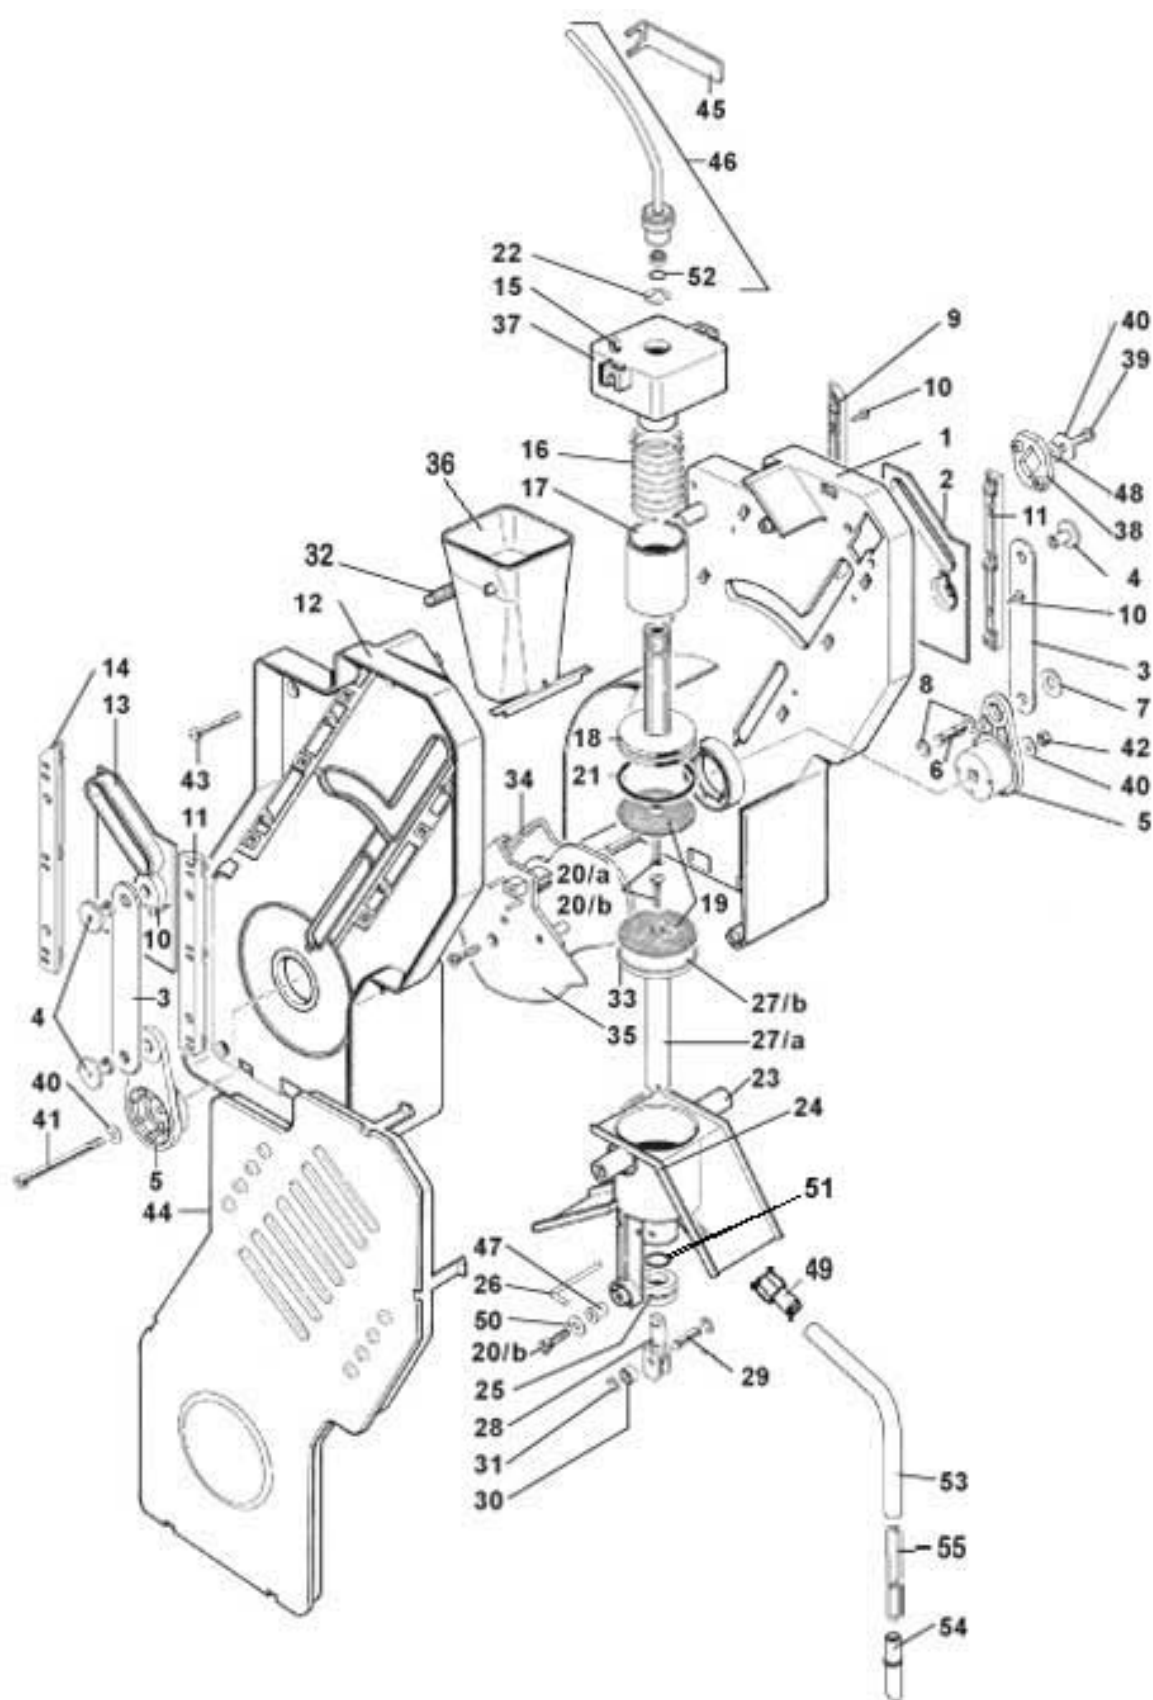

CAFFE EUROPA

CAFFE EUROPA - micro coffee group

Pos. Code	Description
1	0250008005R AS MICRO BREWER COVERS-L.H+R.H
2	0250008084 INFUSION CHAMBER CAM-RIGHT
3	0250008009 CONNECTING ROD
4	0250008028 CONNECTING ROD PIN
5	0250008011 RIGHT CRANK
6	0250008014 PIN
7	0250008042 ANTIVIBRATION WASHER
8	VIT0006515 RING 5
9	0250008031 REAR RIGHT GUIDE
10	VIT0002026 SCREW ST HEAD CAP M3.5X6.5
11	0250008033 FRONTAL GUIDE
12	0250008129 L.H. FRAME WORKED
13	0250008085 INFUSION CHAMBER CAM-LEFT
14	0250008032 REAR LEFT GUIDE
15	0250008086 UPPER FILTER SUPPORT
16	0250008024 UPPER FILTER SPRING
17	0250008087 SPRING COVER PIPE
18	0250008026R AS UPPER COFFEE FILTER D 36 For Coffee beans group D. 36 (From pos.18 to pos.21)
19	0250008099 COFFEE FILTER
20/a	VIT0001202 SCREW COUNT FLAT HEAD M3X14
20/b	VIT0000121 SCREW COUNT FLAT HEAD M3X8
21	GUA0000080 OR 4112 SILICON
22	VIT0006513 RING 8
23	0250008046R AS BREWER INFUSION CHAMBER
24	GUA0000065 OR 112 SILICON
25	0250008053 LOWER INLET CUP BUSH
26	0250008029 FUNNEL PIN
27/a	0250008108 LOWER FILTER SHAFT
27/b	0250008122 COFFEE FILTER LOW 36
28	0250008106 BEARING SUPPORT
29	0250008021 BEARING SHAFT
30	0250008022 BEARING
31	VIT0006517 RING 3.2
32	0250008119 SPRING
33	0250008083 CAM
34	0250008016 CAM
35	0250008017 CAM
36	0250008036 COFFEE FUNNEL
37	VIT0004803 NUT M4
38	0250008035 SETTING PLATE
39	VIT0000032 SCREW HEAD TAP CAP M4X8
40	VIT0003309 WASHER4.3X16X1.5
41	VIT0005523 SCREW HEX HEAD REC TAP M4X60
42	VIT0004810 NUT M4
43	VIT0002461 SCREW HEAD TAP M4.2X26
44	0250008039CM MICRO BREWER COVER-L.H RAL9006
45	0250008048 KEY FOR NUT
46	0250008192CL AS WATER INLET PIPE
47	VIT0009203 INSERT
48	VIT0003451 SPRING WASHER 4.2
49/a	0250008128 STRAIGHT CONNECTOR
49/b	0250008132 STRAIGHT CONNECTOR
50	0250008088 WASHER
51	GUA0000065 OR 112 SILICON
52	GUA0000061 OR 2010 VITON
53/a	TSIL06/09T SILICON HOSE 6X9 For pos. 49/a
53/b	TSIL04/06T SILICON HOSE 4X6 For pos. 49/b
54	0380010657NA ESPRESSO NOZZLE D.5.7 (BLACK)
55	TTEF04/06T PTFE PIPE 4X6
100	0250008231R2 COFFEE BREWER MICRO D.36-INV.
102	0250008109R AS LOW COFFEE FILTER D.36+BEAR.
103	0250008107R BEARING SUPPORT
104	0250008108R AS LOWER COFFEE FILTER D.36
106	0250008132R AS COFFEE OUTLET PIPE (Pos.49/b+53+54+55)
107	0250008128R AS COFFEE OUTLET PIPE (Pos.49/b+53+54)