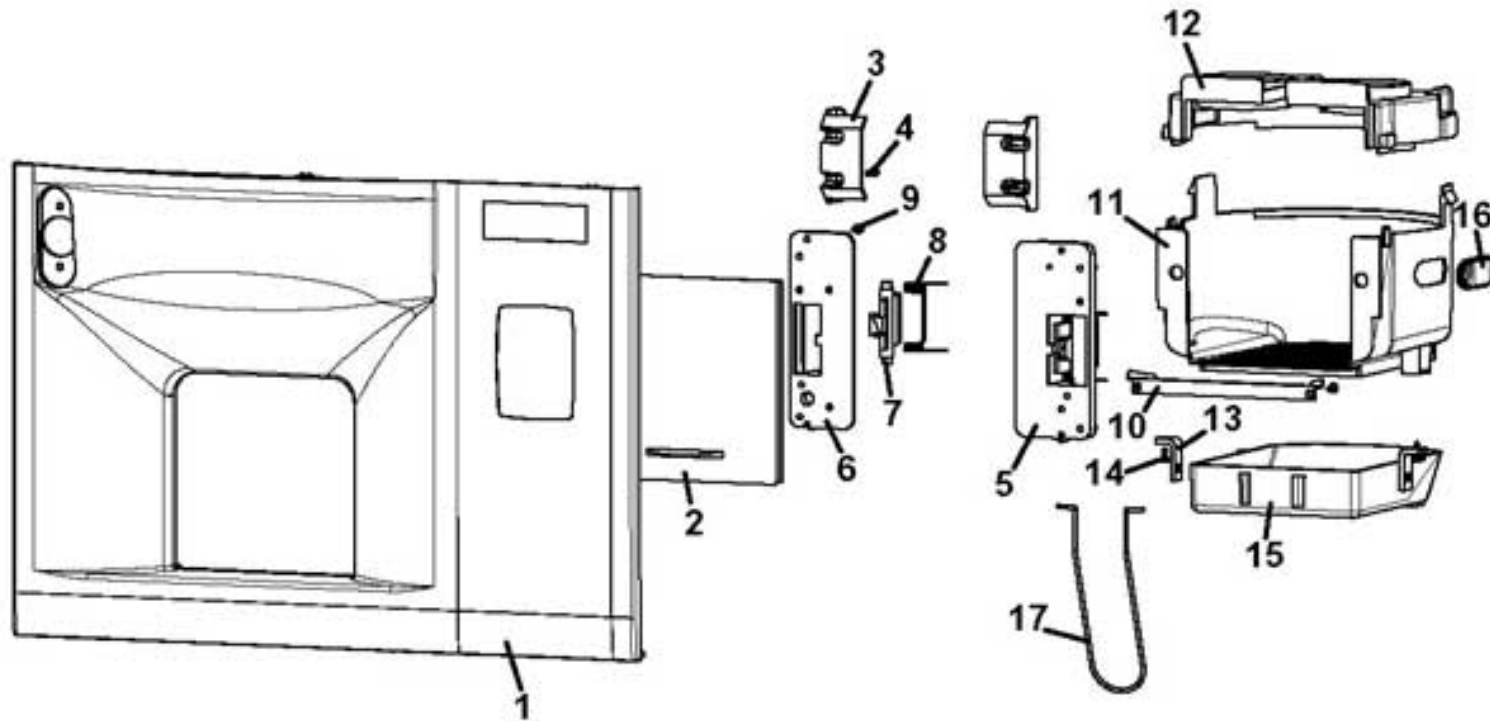

CAFFE EUROPA - 2 turrets cups station