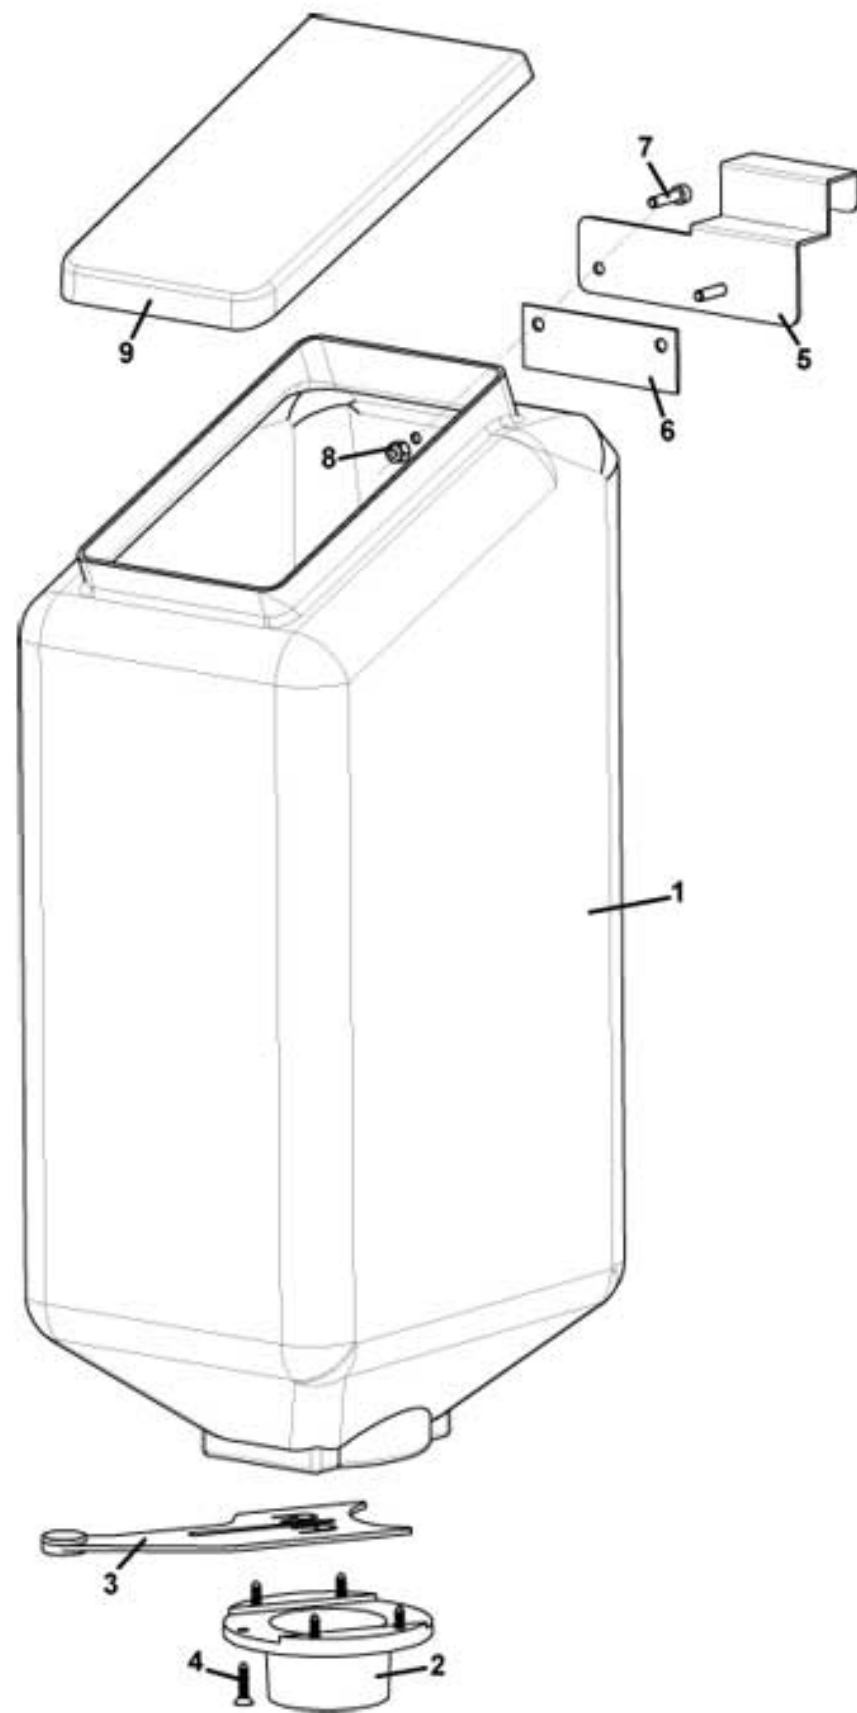

CAFFE EUROPA

CAFFE EUROPA - product containers

Pos. Code	Description	
1/a	70003001AR	Â§ CANISTER "A"+LID
1/b	70003001BR	Â§ CANISTER "B"+LID
1/c	0230008003AR	Â§ CANISTER W/HOLE H.650+LID
1/d	0230008003BR	Â§ CANISTER W/O HOLE H.650+LID
3	4002050109	
4/a	70003003	FIX PLATE
4/b	0230012018	FIX PLATE
5	0230012012	SQUARED PINION
6	VIT0004803	NUT M4
7	VIT0003202	WASHER 4,3X9X0,8
8	70003006	REAR BUSH
9	GUA0000015	OR 119
10	0230012006	SPIRAL WITH FLANGE
11	VIT0005106	SPRING PIN 2X14
12/a	70003016	SPIRAL 18
12/b	0230024009	SPIRAL 9
13	70003010	BUSH CONNECTOR
14/a	70003008	FRONT BUSH
14/b	70003007	FRONT BUSH
14/c	0230012025	FRONT BUSH-REDUCED TRANSITION
15	70003028	PIN
16	70003027	BUSH
17	70003012	WHEEL (PLASTIC)
18	70003026	BUSH
19	70003029	DISK
20	VIT0007102	BENZING CLIP
21	11837	PRODUCT AGITATOR
22	VIT0001205	SCREW COUNT FLAT HEAD M4X12
23	VIT0004810	NUT M4
24/a	4001003072/20	Â§ INGRED. CHUTE-FRONTAL 125MM
24/b	4001003072/22	Â§ INGREDIENT CHUTE-LEFT 155MM
24/c	4001003072/21	Â§ INGREDIENT CHUTE-RIGHT 155MM
25	0230016024	SUGAR CHUTE
26	TSIL15/19T	SILICON HOSE 15X19
100	0230017007R	Â§ CANISTER WHEEL 9
101	0230016006R	Â§ CANISTER SPIRAL 9
102	0230018009CL	
103	0230019005CL	
104	0230017008CL	PRODUCT CONTAINER PLATIC WHEEL P.18 ASSEM.

CAFFE EUROPA - coffee beans container