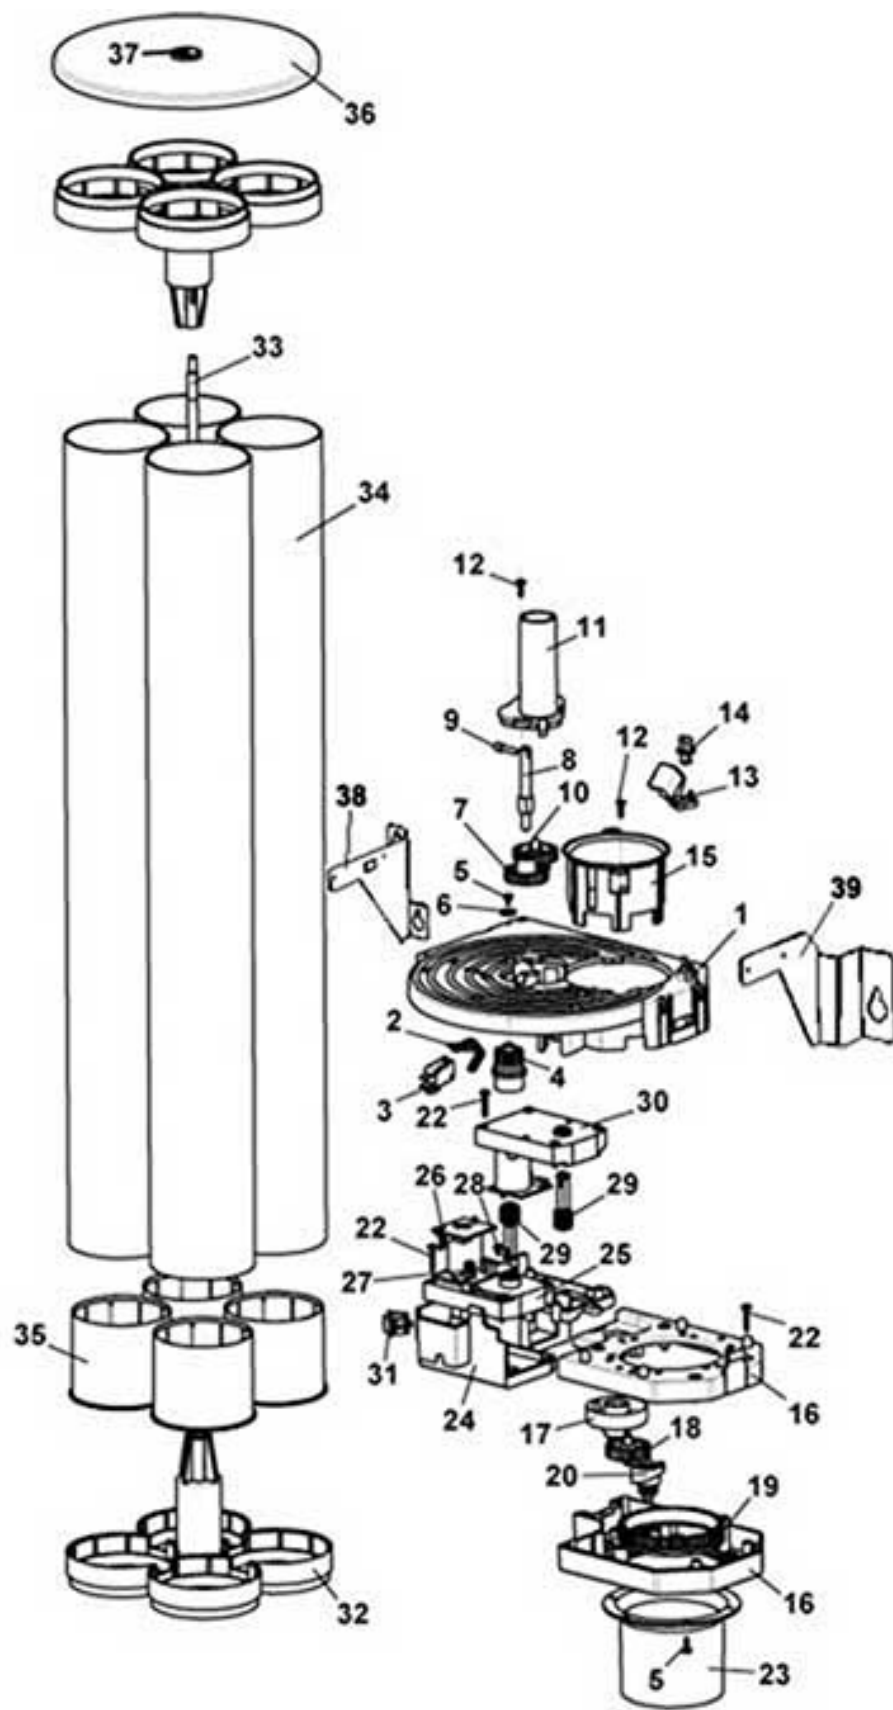

CAFFE EUROPA - cups loader (1 turret)

CAFFE EUROPA

CAFFE EUROPA - cups loader (1 turret)

Pos. Code	Description
1	0190006534CY-03 TURRET SUPPORT RAL9018
2	0190006543-01 MICROSWITCH LEVER WHITE
3	ELE0001530 MICROSWITCH 3A 125-250VA
4	0190006546 CUP DISPENSER MOTOR CONNECTOR
5	VIT0002469 SCREW HEAD TAP M3.5X10
6	VIT0003301 WASHER 4.3X12X1.5
7	0190006503 Z26 WHEEL TURRET (WHITE)
8	0190006536 TURRET SHAFT
9	0190006553 PIN
10	0190006544 Z16 PINION WHITE
11	0190006537CY TURRET CUP CONNEC. 4C. RAL9018
12	VIT0002101 SCREW COUNT FLAT HEAD M3.5X13
13	0190006554CY TURRET STOPPER LEVER
14	0190006555CY PIN RAL9018
15/a	0190006538CF CUPS REDUCER D.70 RAL7016
15/b	0190006539CY CUPS REDUCER D.73 RAL9018
16	0190006521CYR LOWER/UPPER CUP DROP MECH. RAL9018
17	0190006511NA CUPS TURRET SPINDLE BLACK
18	0190006528 Z26 WHEEL WHITE
19/a	0190006523 TOOTHED RING NUT D.70/73
19/b	0190006507 TOOTHED RING NUT D.78/80 WHITE
20/a	0190006506IC SPLIT UP D.70/78-ORANGE PL
20/b	0190006552CI SPLIT UP D.73-GREY PL
20/c	0190006502 CUP SPLITTER D.73/80 PP WHITE
20/d	0190006551GJ SPLIT UP D.70/78-YELLOW PP
22	VIT0002456 SCREW HEAD TAP M3.5X25
23/a	0190006514CY CUPS CHUTE 70/73 RAL9018
23/b	0190006515CY CUPS CHUTE 78/80 RAL9018
24	0190006522CY MOTOR SUPPORT RAL9018
25	0090002123R AS GEARBOX MOTOR 5.5RPM 24V DC
26	SCH0007020 MOTOR FILTER
27	SCH0007000 SPLIT UP SENSOR
28	VIT0002002 SCREW ST HEAD CAP M3.5X6.5
29	0190006518 TOOTHED SHAFT Z18 WHITE
30	0090002114R2 AS GEARBOX MOTOR 11RPM 24V DC
31	ELE0002258 PUSH BUTTON RED
32	0180013105CY-01 CUP TURRET SPINDLE 4C RAL9018
33	0180013114 1 TURRET SHAFT
34	0180013109 CUP HOLDER 1T D.84/81MM L600MM
35	0180013113 D.70 COLUMN REDUCTION (WHITE)
36	0180013107CY CUPS TURRET LID 4C. RAL9018
37	ELT0030560 MAGNET D.8X4
38	0020038121 TURRET LEFT SUPPORT
39/a	0020038122 TURRET RIGHT SUPPORT
39/b	0020038123 TURRET RIGHT SUPPORT W/STIRRER
100	0190006522CLR AS CUPS DISPENSER MOTOR SUPPORT From pos. 24 to pos. 31
101	0180013100CL1 AS CUPS TURRET 4COLUMNS D.70/73 From pos. 32 a pos. 36