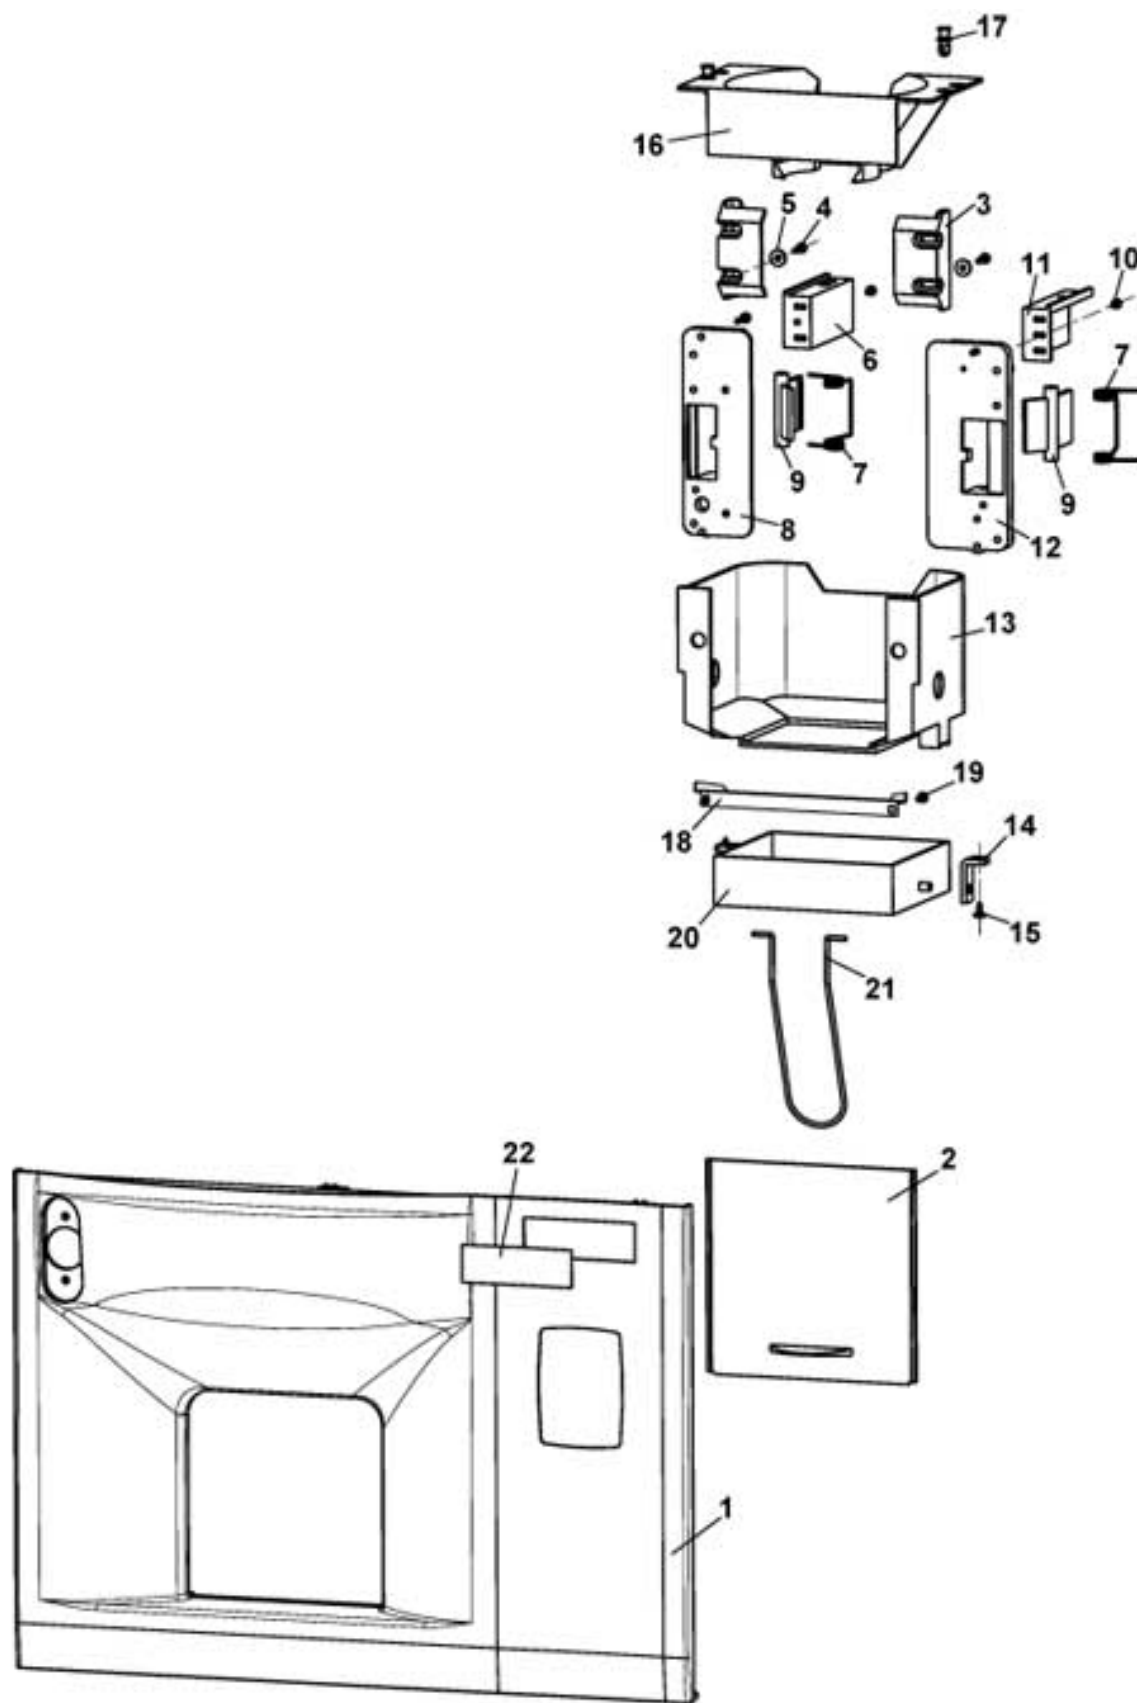

CAFFE EUROPA - 1 turret cups station

CAFFE EUROPA

CAFFE EUROPA - 1 turret cups station

Pos. Code	Description
1/a 0020038126DA	CUPS STATION FRAME RAL9022
1/b 0020038126NA	CUPS STATION FRAME (BLACK)
2 0400008009/2	CUP STATION FLAP
3 0020034168NA	CUP STATION DOOR GUIDE BLACK
4 VIT0002004	SCREW ST HEAD CAP M3.5X13
5 VIT0003301	WASHER 4,3X12X1,5
6 0400006011NA	RIGHT BRACKET BLACK
7 0400007021	SPRING
8 0400007027NA	R.H. CUP STAT. PLATE BLACK
9 0400007017NA	BLOCK PLATE BLACK
10 VIT0002004	SCREW ST HEAD CAP M3.5X13
11 0400006026NA	LEFT BRACKET BLACK
12 0400007014NA	L.H. CUP STAT. PLATE BLACK
13 0400007003NA	CUPS STATION FRAME BLACK
14 0400008101NA	CHUTE SUPPORT BLACK
15 VIT0002401	SCREW ST HEAD CAP M3.5X9.5
16 0400006033NA	CUP SUPPORT BLACK
17 VIT0007104R	Å§ BUSH+BUTTON
18 0150001056	DRIP TRAY
19 VIT0002469	SCREW HEAD TAP M3.5X10
20 0150001052NA	FUNNEL BLACK
21 0150001053	DRIP TRAY SPRING
22	