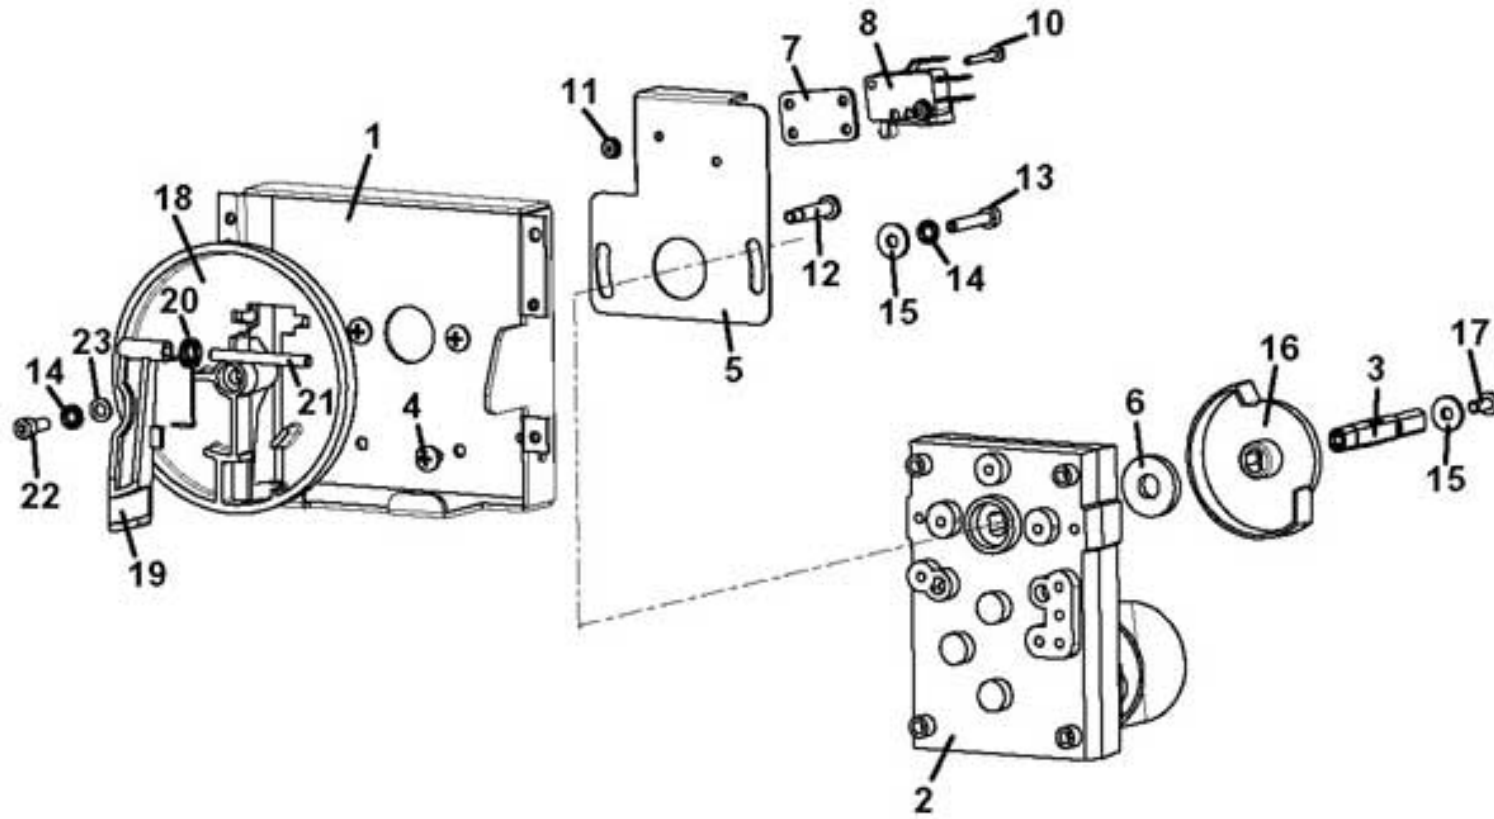

CAFFE EUROPA - COFFEE BEANS GROUP SUPPORT