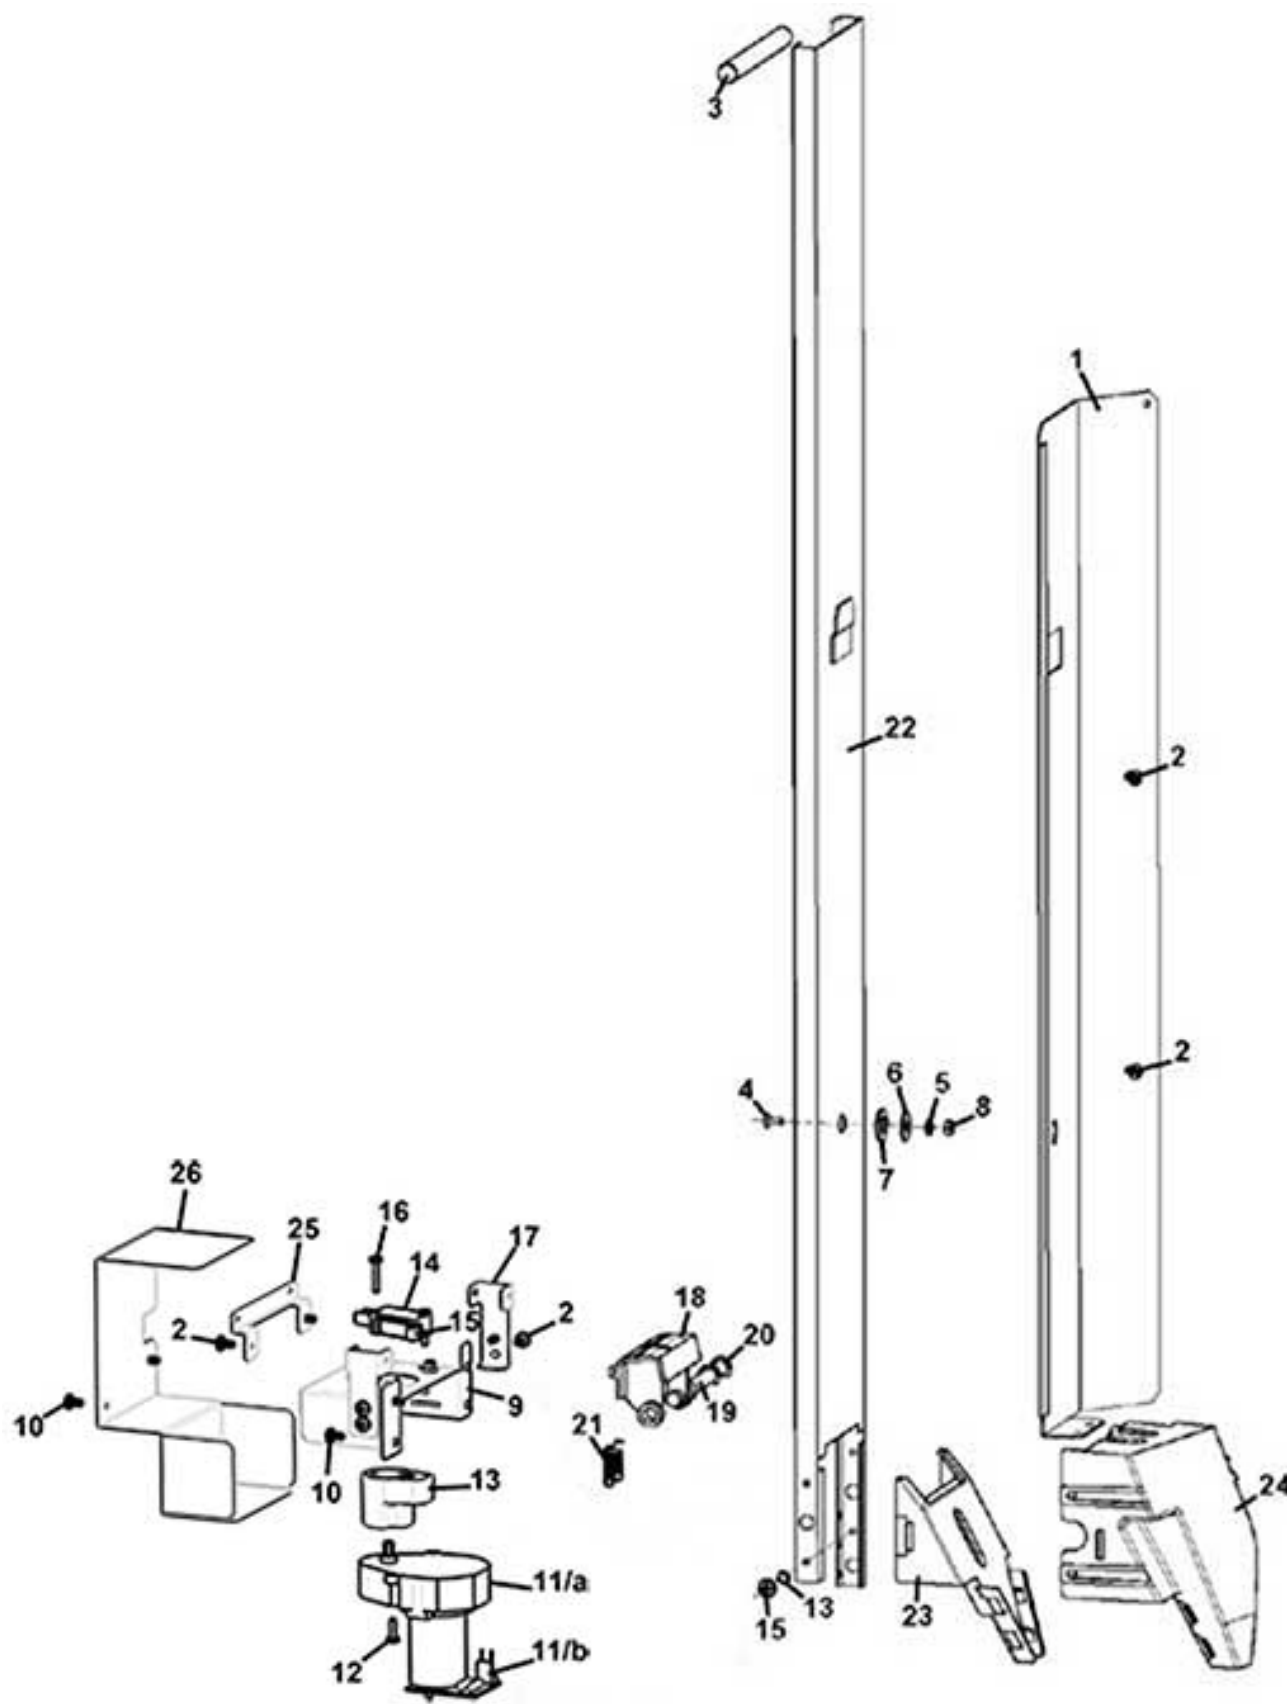

CAFFE EUROPA - motorized stirrer dispenser (2 TURRETS)