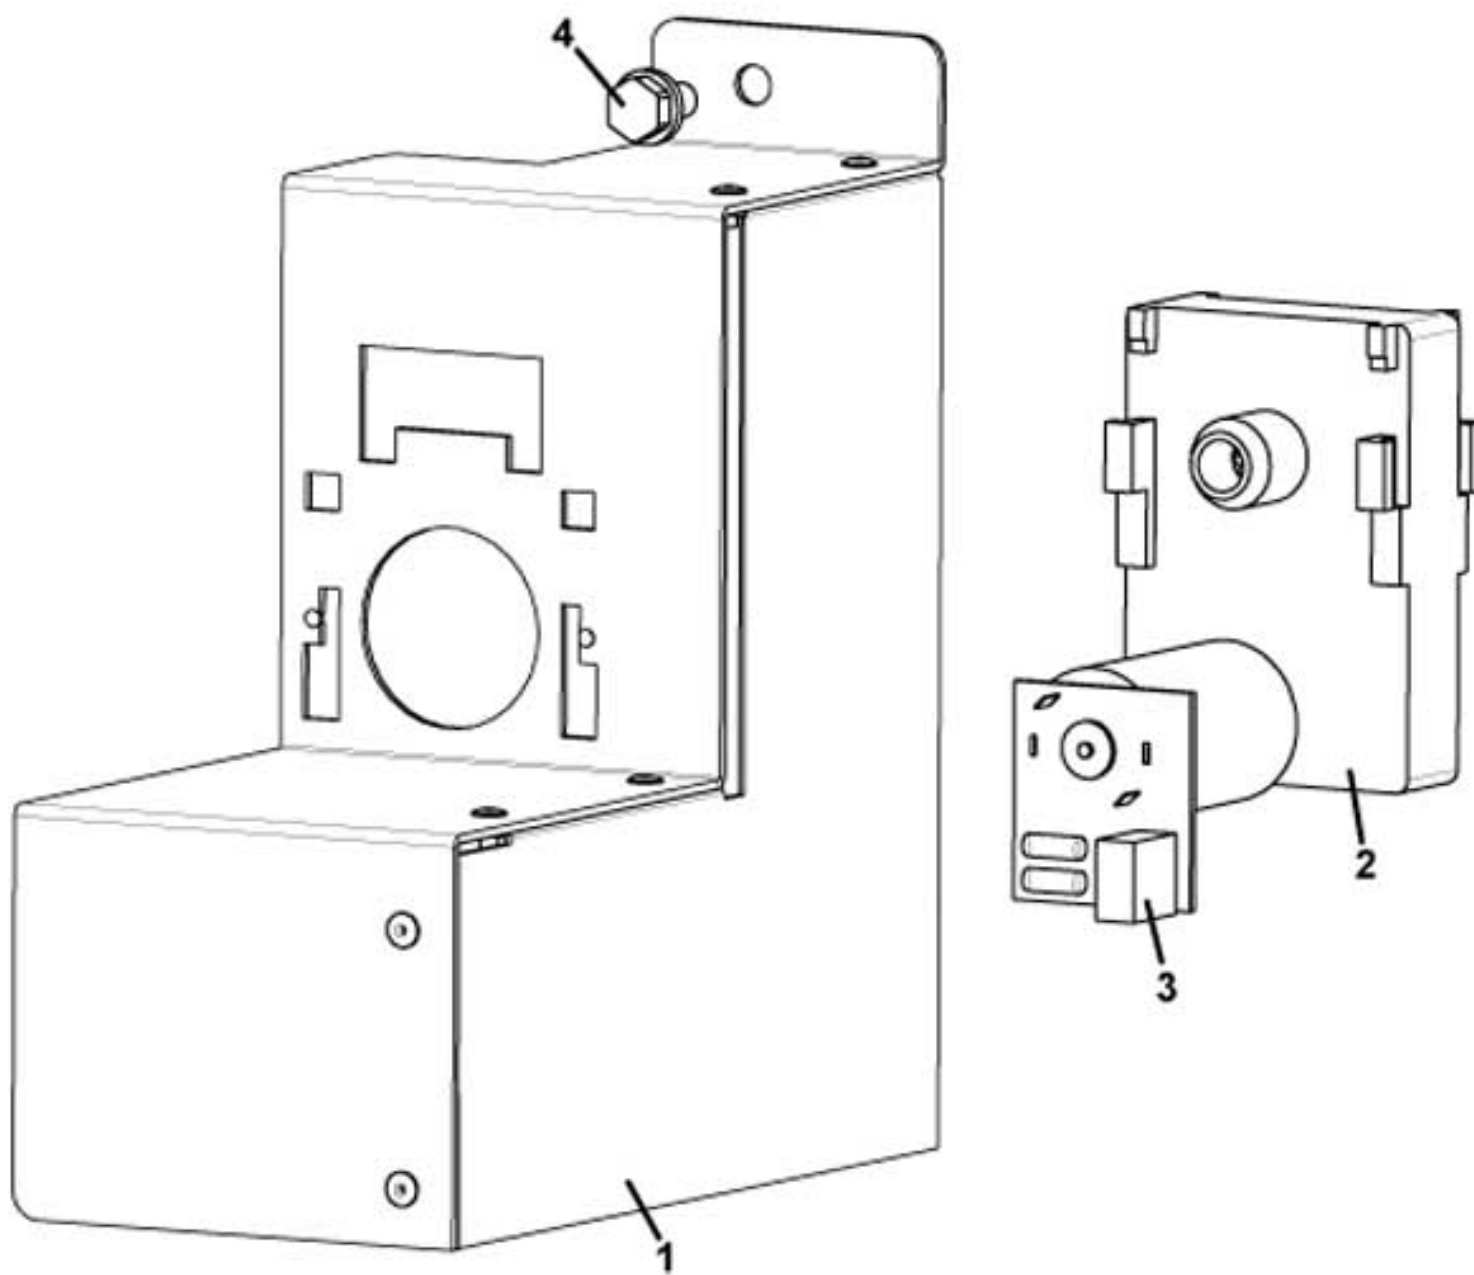

CAFFE EUROPA

CAFFE EUROPA - solubles dispenser E

Pos. Code	Description
1	0070015105 RIVETED MIXED E SOLUBLES HOUSING
2	See table water inlet panel
3	0070015117 AIR BREAK COVER
4	VIT0002401 SCREW ST HEAD CAP M3.5X9.5
5/a	0070014690 For the version with 2 turrets
5/b	0070015121 MIXER SUPPORT E For the version with 1 turret
6	VIT0000030 SCREW HEAD TAP CAP M4X7
7	See table COFFEE BEANS GROUP SUPPORT
8	0260010207 COFFEE POWDERS CHUTE
	0260010207CK COFFEE POWDERS CHUTE DUST GREY RAL 7037
9	0260010112 GROUNDS CHUTE
10	ELE0001506 MICROSWITCH
11	0010020196 BREWER FIX LEVER
12	0010020132 FIXING PLATE
13	VIT0003105 SPRING WASHER 6,4
14	VIT0004505 NUT M6
15	0260005022 GROUNDED COFFEE BAG SUPP PLATE
16	See table ESPRESSO boiler support
17	GUA0010003 ELETRICAL GROMMET
18	SCH0007402 COFFEE BREWER BOARD
19	ELE0062008 BOARD SUPPORT
20	0070016229 BOARD COVER
21	0090002113 MOTOR 24 DC 97 RPM
22	SCH0003760 MOTOR FILTER
23	0080100043 MIXER CONNECTOR (BLACK)
24	GUA0000089 OR 2031 SILICON
25	See table mixer
26/a	See table "E" distribution pipes movement (2 TURRETS)
26/b	See table "E" distribution pipes movement (1 TURRET)
27	0070015145 PIPE GUIDE
28	VIT0002009 SCREW ST HEAD CAP M3.5X6.5
29	0070015146 MICRO SWITCH PROTECTION
30	ELE0001528 MICROSWITCH
31	NL201106265 MICRO LEVER
32	4600010014 SPACER
33	VIT0000006 SCREW HEAD TAP CAP M3X16
34	VIT0004701 NUT M3
35	0070020038CL1 AS WASTE FLOAT
36	0010014071 TRAP CONNECTOR
37	ELE0000465R AS TRAP 24V DC
38	VIT0000235 SCREW HEX HEAD M4X40
39	0070015142 FAN SUPPORT
40	TEOL000002 EXTRACTOR TUBE D.30
41	0070020019 EOLO TUBE SUPPORT
	0070020019CY EOLO TUBE SUPPORT TECHNIC GREY RAL 9018
42	0070014665 TRAP E
43	0070016308-03 MIXERS HOUSING BOTTOM
44	0070015144 TELESCOPIC COUPLE OF GUIDE
45	0070015143 BOTTOM EXTRACTABLE HANDLE
46	0180012157 SCREW
47/a	See table micro coffee group
47/b	See table heated micro coffee group
48	See table plastic batcher with setting
49	See table vertical mill groups
50/a	0070014691 GROUNDED COFFEE BAG SUPPORT For the version with 2 turrets
50/b	0260005021 GROUNDED COFFEE BAG RING For the version with 1 turret

CAFFE EUROPA - ADDITIONAL GEAR MOTOR SUPPORT