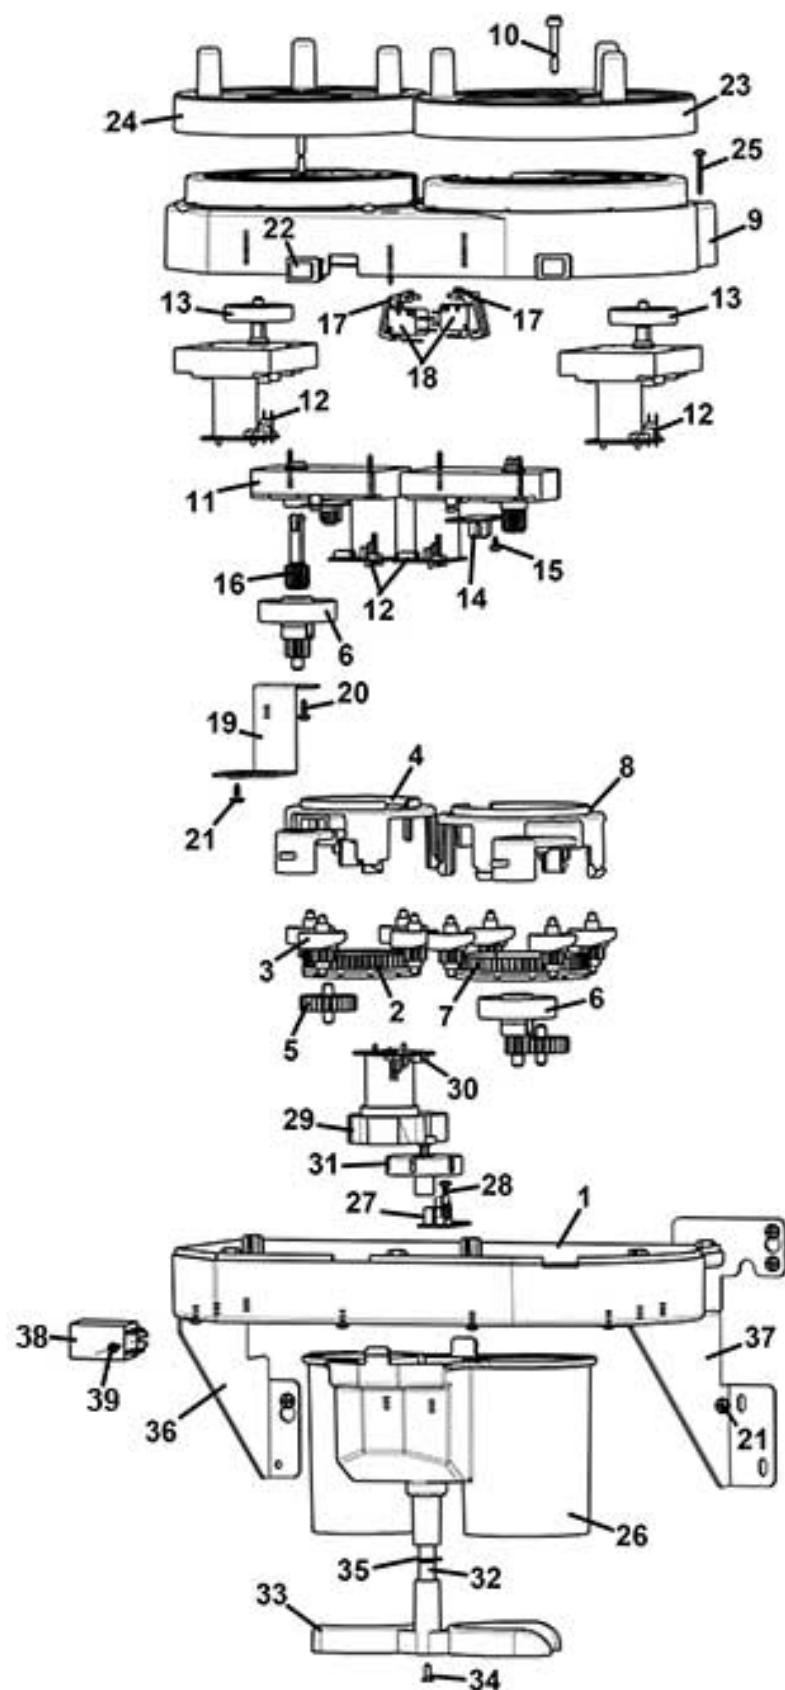

CAFFE EUROPA - cups loader (2 turrets)

CAFFE EUROPA

CAFFE EUROPA - cups loader (2 turrets)

Pos. Code	Description
1 0190006729CW	PALLETS LOWER PLATE (TRAFFIC GREY RAL 7043)
2 0190006726	Z57 RING NUT
3 0190006506IC	SPLIT UP D.70/78-ORANGE PL
4 0190006732CW	CUP SPLITTER COVER D.53 7043
5 0190006528	Z26 WHEEL WHITE
6 0190006511NA	CUPS TURRET SPINDLE BLACK
7 0190006523	TOOTHED RING NUT D.70/73
8 0190006731CW	D.70 CUP GUIDE (TRAFFIC GREY RAL 7043)
9 0190006727CW	PALLETS UPPER PLATE (TRAFFIC GREY RAL 7043)
10 0190006751	PIN
11 0090002114R1	Å§ GEARBOX MOTOR 11RPM 24V DC
12 SCH0007020	MOTOR FILTER
13 0190006744	SPROCKET WHEEL
14 SCH0007000	SPLIT UP SENSOR
15 VIT0002002	SCREW ST HEAD CAP M3.5X6.5
16 0190006518	TOOTHED SHAFT Z18 WHITE
17 0190006556KA	MICROSWITCH LEVER RAL3020
18 ELE0001530	MICROSWITCH 3A 125-250VA
19 0190006743	CONNECTOR SUPPORT
20 VIT0002469	SCREW HEAD TAP M3.5X10
21 VIT0002401	SCREW ST HEAD CAP M3.5X9.5
22 ELE0002258	PUSH BUTTON RED
23 0190006735CW	70 TURRET ROTATION RING NUT (TRAFFIC GREY RAL 7043)
24 0190006736CW	53 TURRET ROTATION RING NUT (TRAFFIC GREY RAL 7043)
25 VIT0002456	SCREW HEAD TAP M3.5X25
26 0190006734CW	CUPS FEEDER (TRAFFIC GREY RAL 7043)
27 SCH0008260	FORK SENSOR
28 VIT0002009	SCREW ST HEAD CAP M3.5X6.5
29 0090002197	GEAR MOTOR 11 RPM 24V DC
30 SCH0003740	MOTOR FILTER
31 0190006733NA	POSITION DISK BLACK
32 0190006737	CUP FORK SUPPORT PIN
33 0190006728CW	CUPS FORK RAL7043
34 VIT0000107	SCREW COUNT FLAT HEAD M4X10
35 VIT0006518	RING 9
36 0020038401	LEFT TURRET SUPPORT
37 0020038402	RIGHT TURRET SUPPORT
38 ELE0001014	RELAY 24 V DC
39 VIT0002009	SCREW ST HEAD CAP M3.5X6.5
100 0190006701CL	D.53/70 ASSEMBLED 2 TURRETS 3C DB From pos. 1 to pos. 37