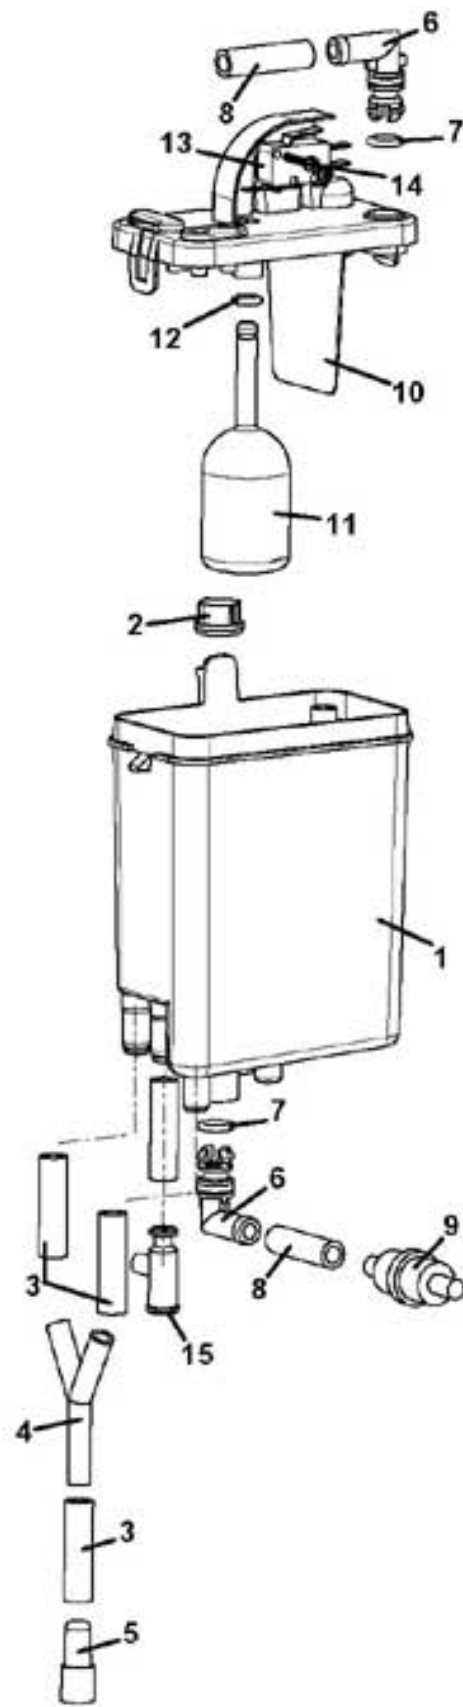

CAFFE EUROPA - water inlet panel