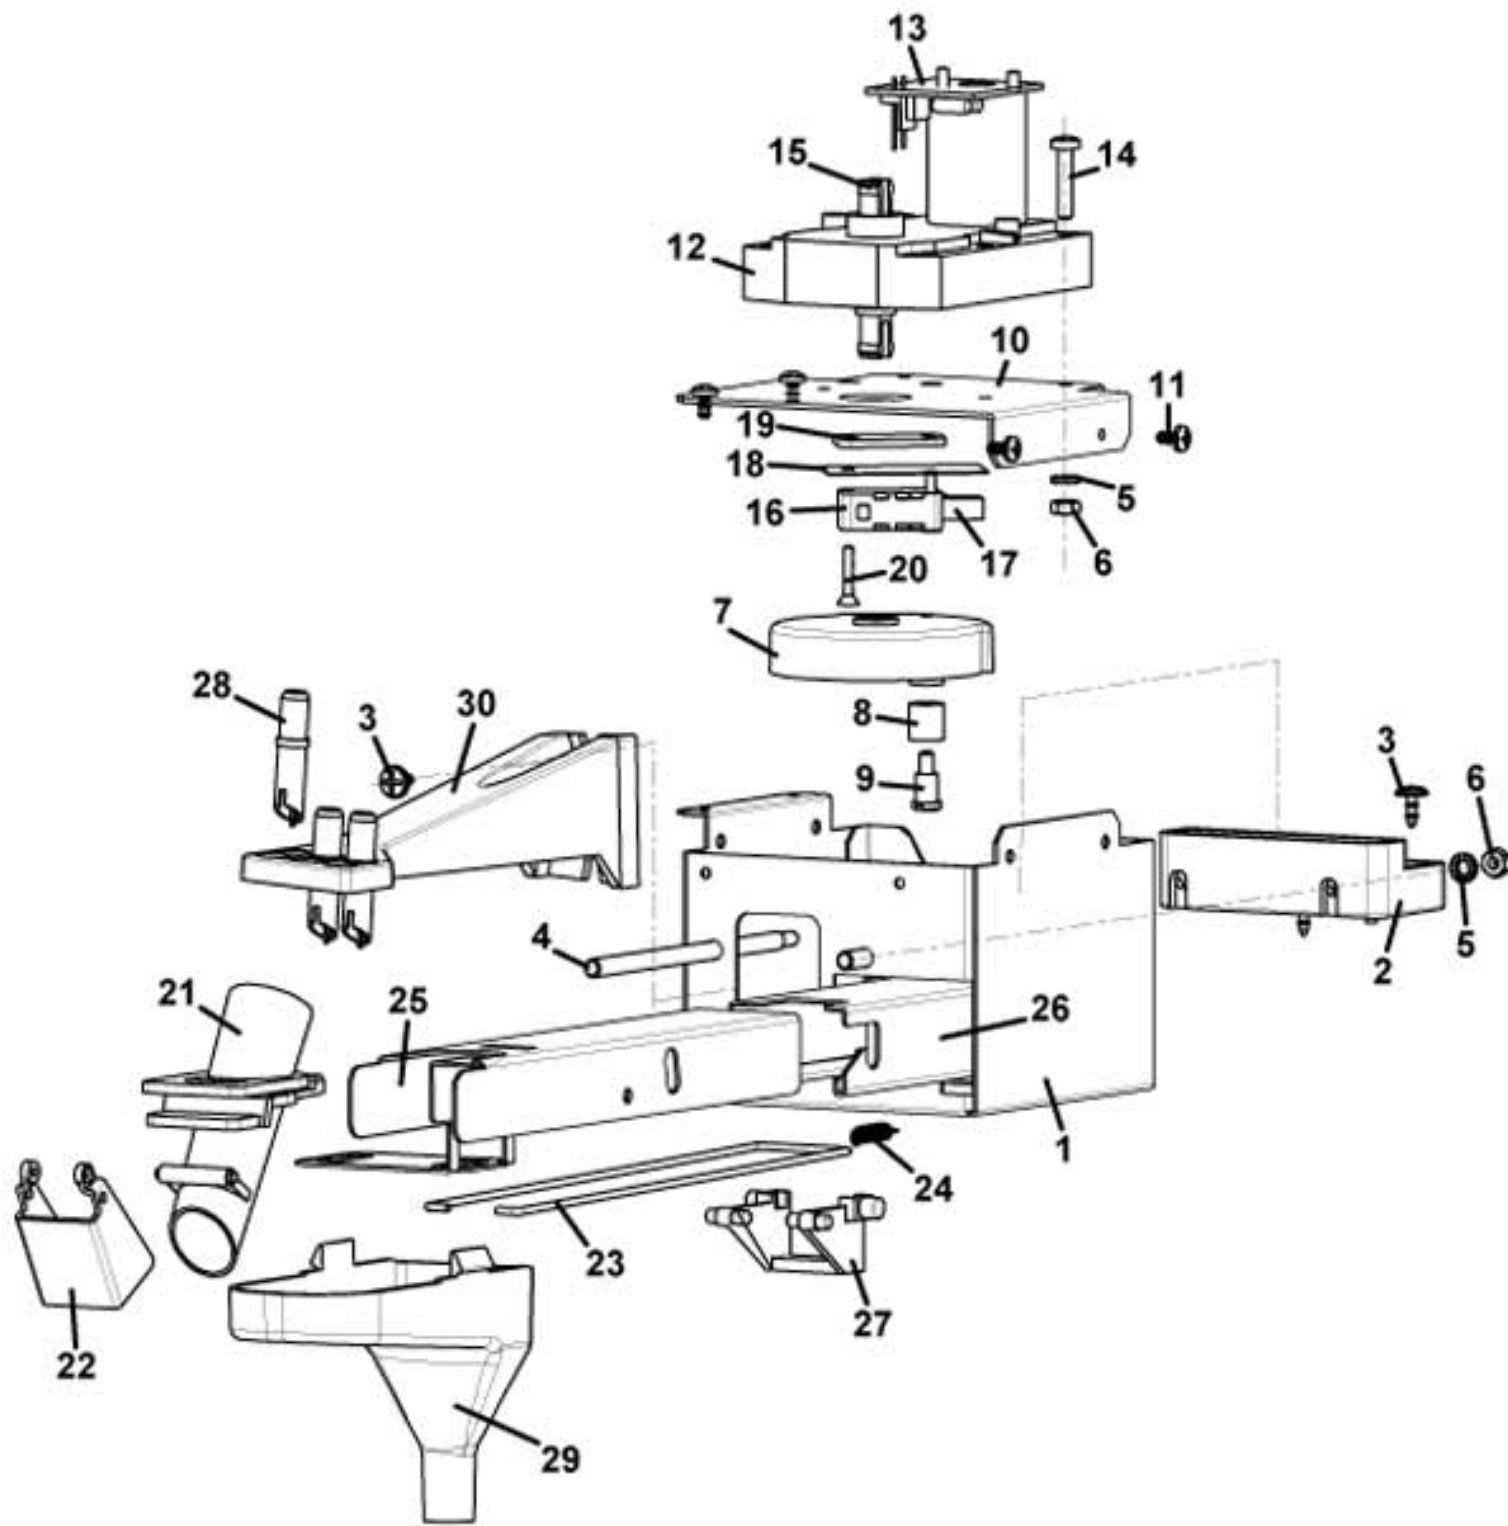

CAFFE EUROPA - "E"distribution pipes movement (2 TURRETS)