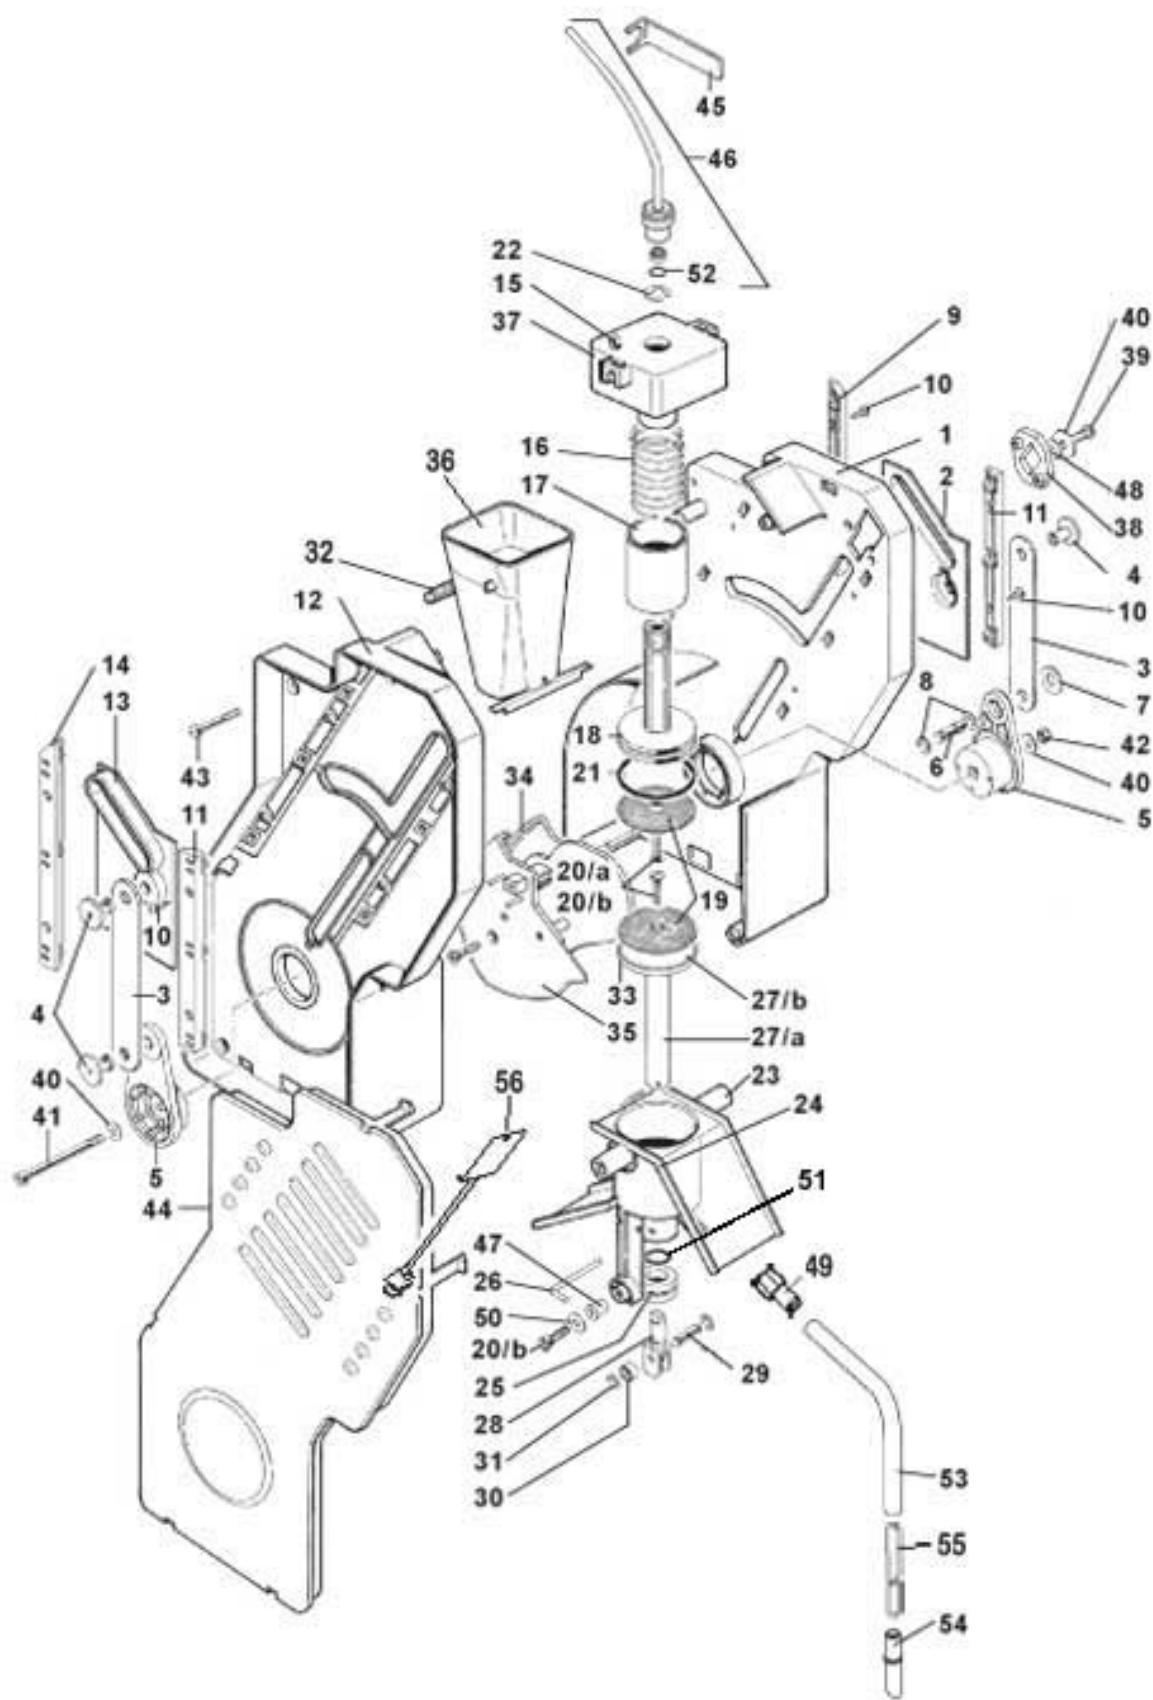

CAFFE EUROPA - heated micro coffee group

CAFFE EUROPA

CAFFE EUROPA - heated micro coffee group

Pos. Code	Description
1	0250008005R AS MICRO BREWER COVERS-L.H+R.H
2	0250008084 INFUSION CHAMBER CAM-RIGHT
3	0250008009 CONNECTING ROD
4	0250008028 CONNECTING ROD PIN
5	0250008011 RIGHT CRANK
6	0250008014 PIN
7	0250008042 ANTIVIBRATION WASHER
8	VIT0006515 RING 5
9	0250008031 REAR RIGHT GUIDE
10	VIT0002026 SCREW ST HEAD CAP M3.5X6.5
11	0250008033 FRONTAL GUIDE
12	0250008005R AS MICRO BREWER COVERS-L.H+R.H
13	0250008085 INFUSION CHAMBER CAM-LEFT
14	0250008032 REAR LEFT GUIDE
15	0250008086 UPPER FILTER SUPPORT
16	0250008024 UPPER FILTER SPRING
17	0250008087 SPRING COVER PIPE
18	0250008226R AS UPPER COFFEE FILTER D 36 For Coffee beans group D. 36 (From pos.18 to pos.21)
19	0250008019 COFFEE FILTER
20	VIT0000121 SCREW COUNT FLAT HEAD M3X8
21	GUA0000080 OR 4112 SILICON
22	VIT0006513 RING 8
23	0250008215R1 BREWER CHAMBER
24	GUA0000065 OR 112 SILICON
25	0250008053 LOWER INLET CUP BUSH
26	0250008029 FUNNEL PIN
27/a	0250008108 LOWER FILTER SHAFT
27/b	0250008122 COFFEE FILTER LOW 36
28	0250008226 ROLL SUPPORT
29	0250008021 BEARING SHAFT
30	0250008022 BEARING
31	VIT0006517 RING 3.2
32	0250008119 SPRING
33	0250008083 CAM
34	0250008016 CAM
35	0250008017 CAM
36	0250008036 COFFEE FUNNEL
37	VIT0004803 NUT M4
38	0250008035 SETTING PLATE
39	VIT0000032 SCREW HEAD TAP CAP M4X8
40	VIT0003309 WASHER4.3X16X1.5
41	VIT0005523 SCREW HEX HEAD REC TAP M4X60
42	VIT0004810 NUT M4
43	VIT0002461 SCREW HEAD TAP M4.2X26
44	0250008039CM MICRO BREWER COVER-L.H RAL9006
45	0250008048 KEY FOR NUT
46	0250008192CL AS WATER INLET PIPE
47	0250008119 SPRING
48	VIT0003451 SPRING WASHER 4.2
49/a	0250008128 STRAIGHT CONNECTOR
49/b	0250008132 STRAIGHT CONNECTOR
51	GUA0000065 OR 112 SILICON
52	GUA0000061 OR 2010 VITON
53/a	TSIL06/091 SILICON HOSE 6X9 For pos. 49/a
53/b	TSIL04/061 SILICON HOSE 4X6 For pos. 49/b
54	0380010657 DISPENSER PIPE
	0380010657NA DISPENSER PIPE BLACK
55	TTEF04/061 PTFE PIPE 4X6
56	0250008213R AS HEATING ELEMENT
100	0250008220R COFFEE BREWER MICRO D.36 Excluded pos. 45-46-49-52-53-54-55-56
101	0250008227R AS BEARING SUPPORT (Pos. 28-29-30-31)
102	0250008132R AS COFFEE OUTLET PIPE (Pos. 49/b+53+54+55)
103	0250008128R AS COFFEE OUTLET PIPE (Pos. 49/b+53+54)
104	0250008228R AS LOW.COFFEE FILTER D.36+BEAR.