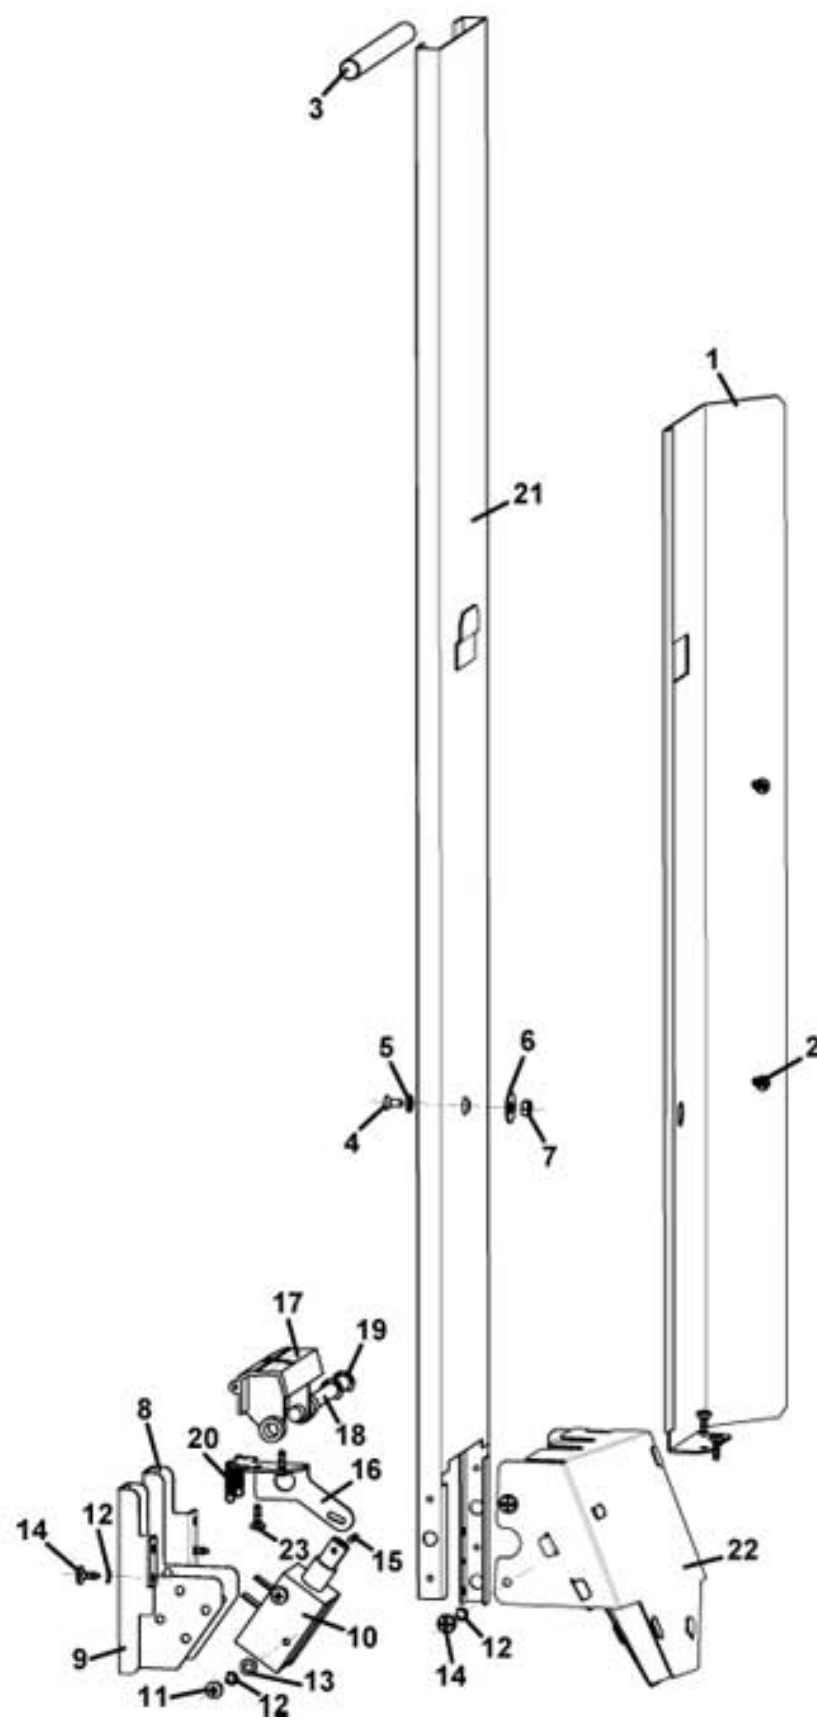

CAFFE EUROPA

CAFFE EUROPA - cups loader (1 turret)

Pos. Code	Description
1	0190006534CY-03 TURRET SUPPORT RAL9018
2	0190006543-01 MICROSWITCH LEVER WHITE
3	ELE0001530 MICROSWITCH 3A 125-250VA
4	0190006546 CUP DISPENSER MOTOR CONNECTOR
5	VIT0002469 SCREW HEAD TAP M3.5X10
6	VIT0003301 WASHER 4.3X12X1.5
7	0190006503 Z26 WHEEL TURRET (WHITE)
8	0190006536 TURRET SHAFT
9	0190006553 PIN
10	0190006544 Z16 PINION WHITE
11	0190006537CY TURRET CUP CONNEC. 4C. RAL9018
12	VIT0002101 SCREW COUNT FLAT HEAD M3.5X13
13	0190006554CY TURRET STOPPER LEVER
14	0190006555CY PIN RAL9018
15/a	0190006538CF CUPS REDUCER D.70 RAL7016
15/b	0190006539CY CUPS REDUCER D.73 RAL9018
16	0190006521CYR LOWER/UPPER CUP DROP MECH. RAL9018
17	0190006511NA CUPS TURRET SPINDLE BLACK
18	0190006528 Z26 WHEEL WHITE
19/a	0190006523 TOOTHED RING NUT D.70/73
19/b	0190006507 TOOTHED RING NUT D.78/80 WHITE
20/a	0190006506IC SPLIT UP D.70/78-ORANGE PL
20/b	0190006552CI SPLIT UP D.73-GREY PL
20/c	0190006502 CUP SPLITTER D.73/80 PP WHITE
20/d	0190006551GJ SPLIT UP D.70/78-YELLOW PP
22	VIT0002456 SCREW HEAD TAP M3.5X25
23/a	0190006514CY CUPS CHUTE 70/73 RAL9018
23/b	0190006515CY CUPS CHUTE 78/80 RAL9018
24	0190006522CY MOTOR SUPPORT RAL9018
25	0090002123R AS GEARBOX MOTOR 5.5RPM 24V DC
26	SCH0007020 MOTOR FILTER
27	SCH0007000 SPLIT UP SENSOR
28	VIT0002002 SCREW ST HEAD CAP M3.5X6.5
29	0190006518 TOOTHED SHAFT Z18 WHITE
30	0090002114R2 AS GEARBOX MOTOR 11RPM 24V DC
31	ELE0002258 PUSH BUTTON RED
32	0180013105CY-01 CUP TURRET SPINDLE 4C RAL9018
33	0180013114 1 TURRET SHAFT
34	0180013109 CUP HOLDER 1T D.84/81MM L600MM
35	0180013113 D.70 COLUMN REDUCTION (WHITE)
36	0180013107CY CUPS TURRET LID 4C. RAL9018
37	ELT0030560 MAGNET D.8X4
38	0020038121 TURRET LEFT SUPPORT
39/a	0020038122 TURRET RIGHT SUPPORT
39/b	0020038123 TURRET RIGHT SUPPORT W/STIRRER
100	0190006522CLR AS CUPS DISPENSER MOTOR SUPPORT From pos. 24 to pos. 31
101	0180013100CL1 AS CUPS TURRET 4COLUMNS D.70/73 From pos. 32 a pos. 36

CAFFE EUROPA - stirrer dispenser (2 TURRETS)