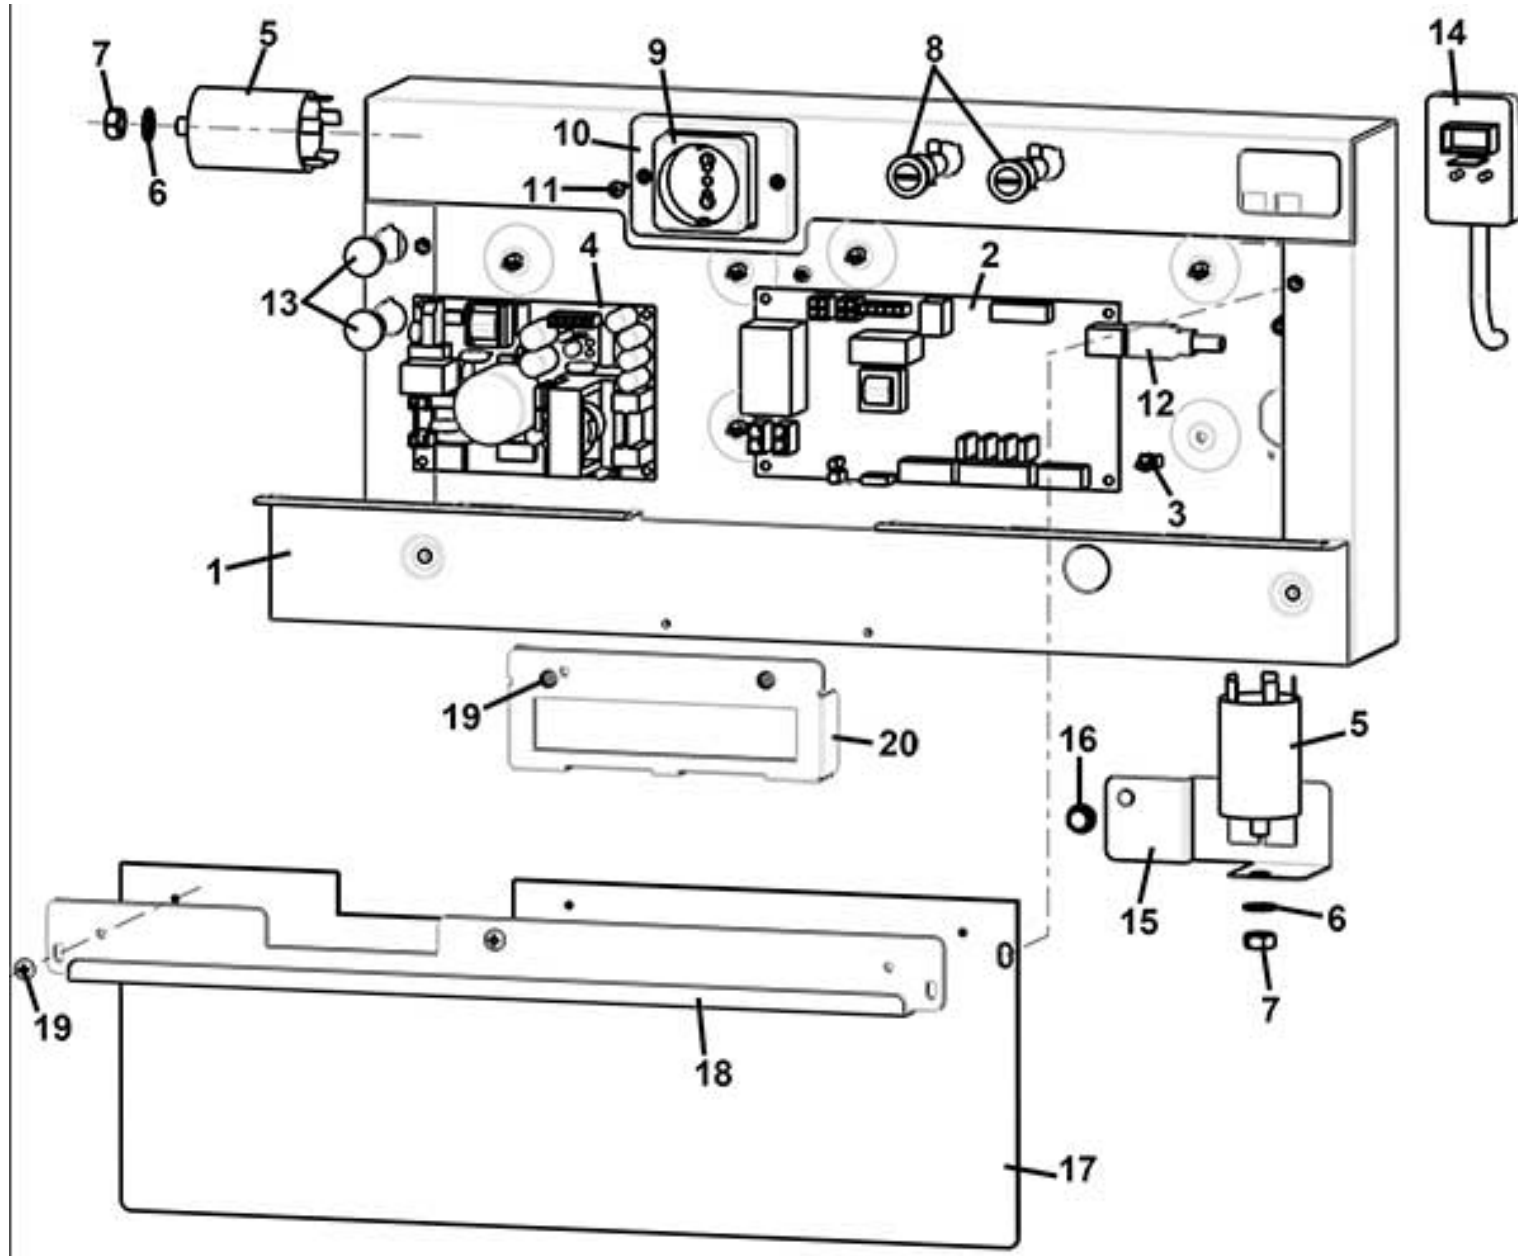

CAFFE EUROPA - control panel