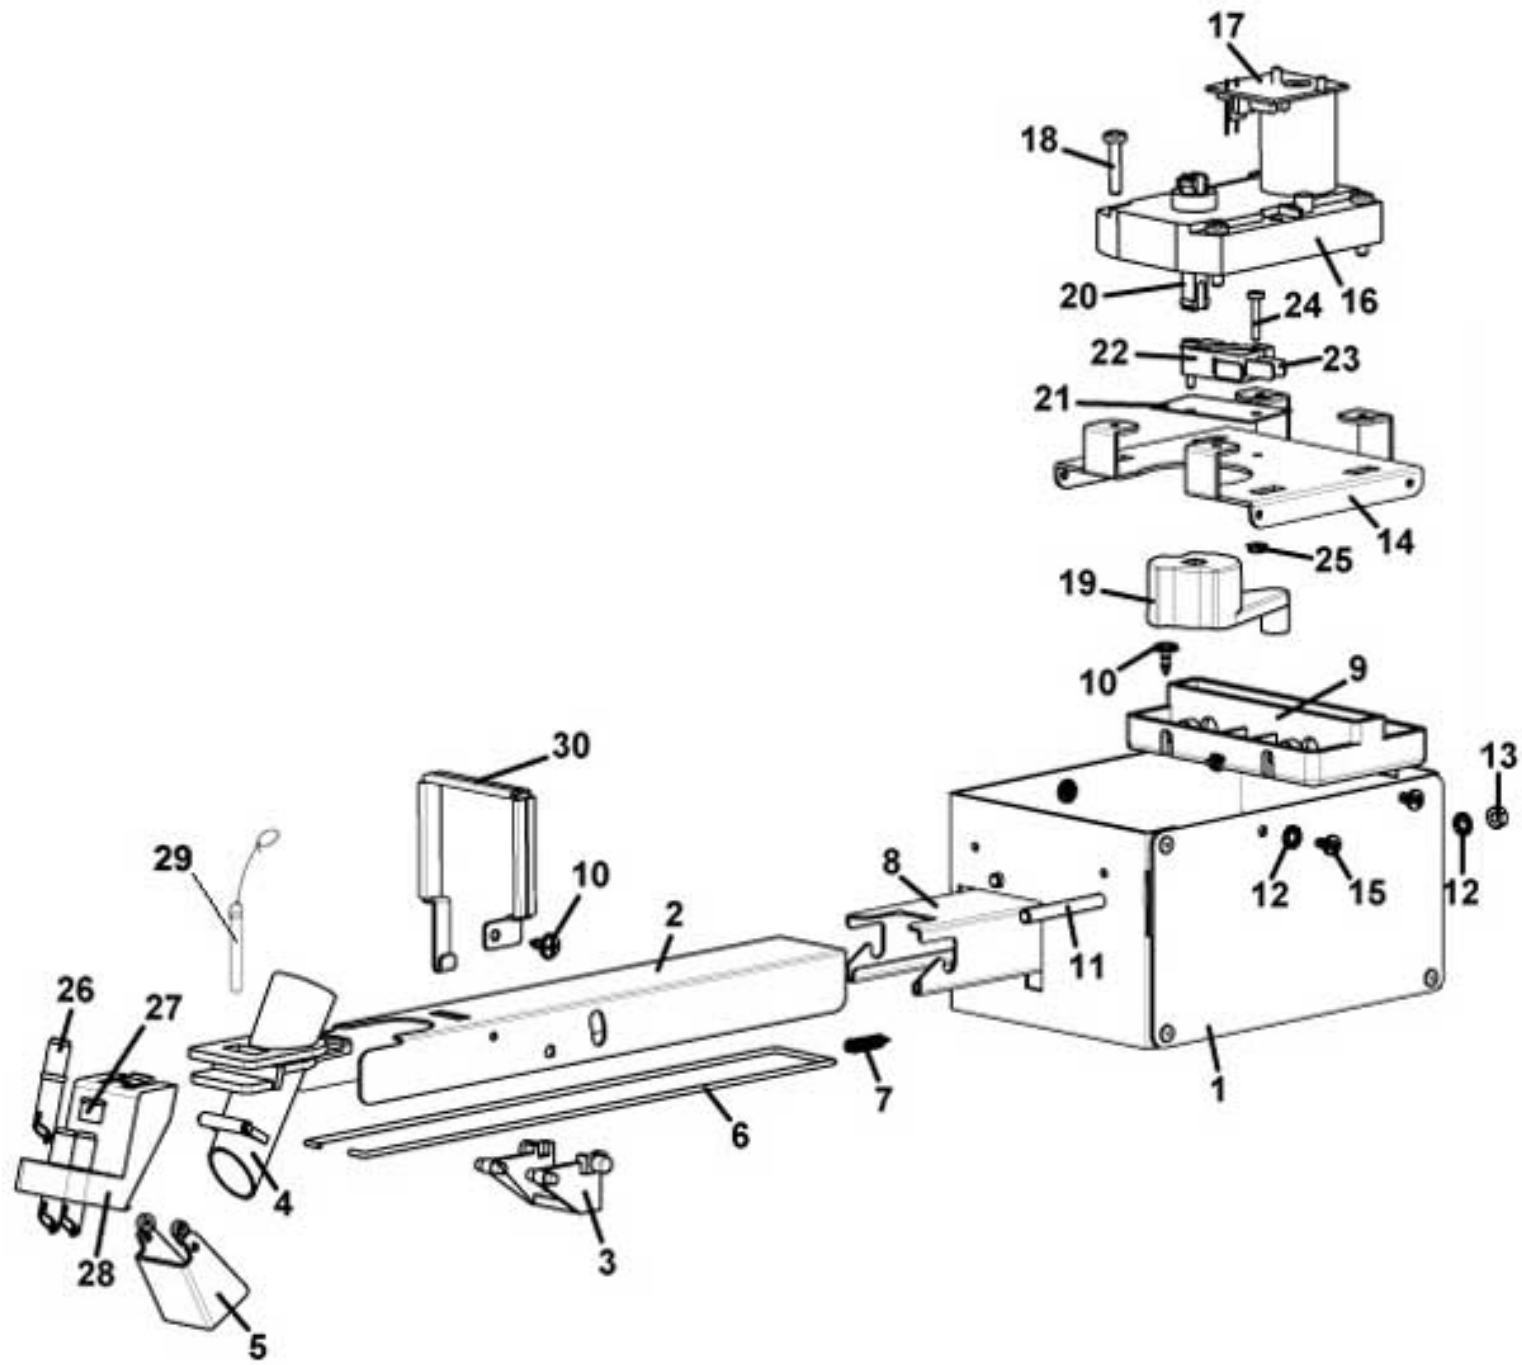

CAFFE EUROPA - "E" distribution pipes movement (1 TURRET)