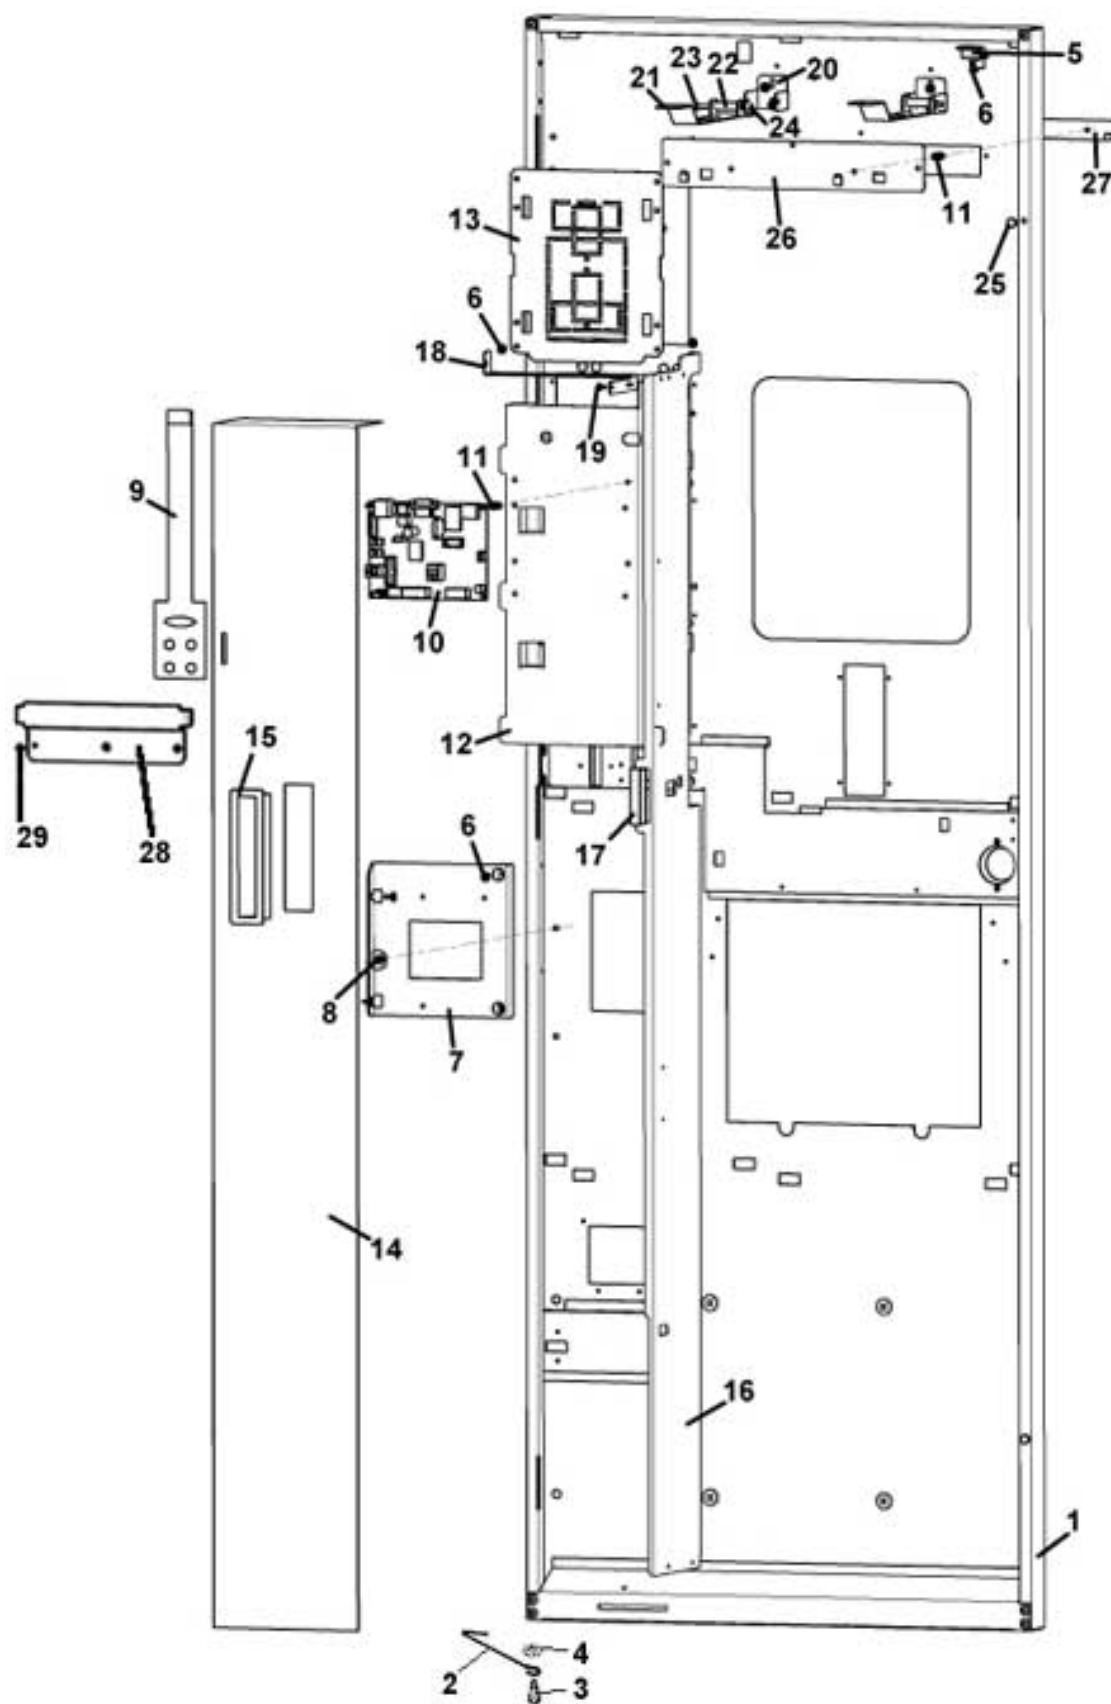

CAFFE EUROPA

CAFFE EUROPA - external door

Pos. Code	Description
1/a	0020038205DA DOOR (RAL9022)
1/b	0020038205NA DOOR (BLACK)
2	0020034156 DOOR HINGE BUSH
3 1	1150003337DA LOCK (RAL9022)
3 1a	1150002112DA SLEEVE RAL9022
3 1b	1150003336DA SLEEVE (RAL9022)
3 1c	1150002111 PIN
3 1d	1150002113 SPRING
3 1e	VIT0006508 RING 10
3 1f	VIT0005203 DOWEL PIN 4X18
3 1g	SER0000003 LOCK
3 1h	1150003054 NYLON SPACER MM.20X12,5X1
3 2	1150003337NA LOCK (BLACK)
3 2a	1150002112NA SLEEVE (BLACK)
3 2b	1150003336NA SLEEVE (BLACK)
3 2c	1150002111 PIN
3 2d	1150002113 SPRING
3 2e	VIT0006508 RING 10
3 2f	VIT0005203 DOWEL PIN 4X18
3 2g	SER0000003 LOCK
3 2h	1150003054 NYLON SPACER MM.20X12,5X1
3 3	1150003342DA LOCK ASSEMBLY (PEARL LIGHT GREY RAL 9022)
3 3a	1150003336DA SLEEVE (RAL9022)
3 3b	1150003336DA SLEEVE (RAL9022)
3 3c	1150002111 PIN
3 3d	1150002113 SPRING
3 3e	VIT0006508 RING 10
3 3f	VIT0005203 DOWEL PIN 4X18
3 3g	SER0000022 LOCK
3 3h	1150003054 NYLON SPACER MM.20X12,5X1
4	VIT0000127 SCREW COUNT FLAT HEAD M4X35
5	VIT0004815 NUT M4
6	0020038128 LOCK HOOK
7	VIT0000208 SCREW HEX HEAD M5X10
8	VIT0003104 SPRING WASHER 5,3
9	VIT0003302 WASHER 5,5X15X1,6
10/a	See table 2 turrets cups station
10/b	See table 1 turret cups station
11/a	0020038221DA KEYPAD FRAME (RAL9022)
11/b	0020038221NA KEYPAD FRAME (BLACK)
12	SCH0007820 7 LED BOARD
13	SCH0008940 SUPPLY PHASES 3 LED BOARD
14	0020038233 LED BOARD HOLDER
15	0020038213 PLEXIGLASS PICTURE
16	0020042175 PLEXIGLASS HOOK
17/a	0020038214IE GRAPHIC PANEL FRAME ORANGE
17/b	0020038214PP GRAPHIC PANEL FRAME BLUE
18/a	0020038216IE SUPPLY DRINK LED PLEXIGLASS (ORANGE)
18/b	0020038216PP SUPPLY DRINK LED PLEXIGLASS (BLU)
19	0020042051CY COINS ENTRY CHUTE RAL9018
20	0020042014CY COINS RETURN CHUTE (RAL9018)
21	VIT0002401 SCREW ST HEAD CAP M3,5X9,5
22	0020038144XC COINS RETURN FLAP CHROME
23	0020038145 COIN BOX LID
24	0030006255-02 COIN BOX
25	0030006258 COIN BOX HOOK
26	4050010072XC COIN RETURN BUTTON CHROMO
27	0020034023 COIN RETURN PIN
28	4050010074 COIN RETURN BUTTON SPRING
29	0020038155 LOWER BRACKET
30	0020042057 UPPER BRACKET
31	0020038129 COIN RETURN BUTTON CONNECTOR
32	0020034187 PIN
33	0020005013 COIN REJECT BUTTON SPRING
34	VIT0007005 DUO-CLIPSE 4 PLATE
35	See table KEYBOARD
36/a	SCH0008380 DISPLAY BOARD For the version with 2 turrets
36/b	SCH0007080 DISPLAY BOARD For the version with 1 turret
37/a	0020038212DA COIN RETURN SURROUND (RAL9022)
37/b	0020038212NA COIN RETURN SURROUND (BLACK)
38/a	0020038211IE PLEXIGLASS LED ORANGE
38/b	0020038211PP PLEXIGLASS LED BLUE
39	0020038227 UPPER PLEXIGLASS
40	0020038260 LOCK PROTECTION
41/a	0020038219DA SYS. PAYMENT PLATE (RAL9022)
41/b	0020038219NA SYS. PAYMENT PLATE (BLACK)
42	Please communicate the panel needed
43	Please communicate the panel needed

CAFFE EUROPA - internal door