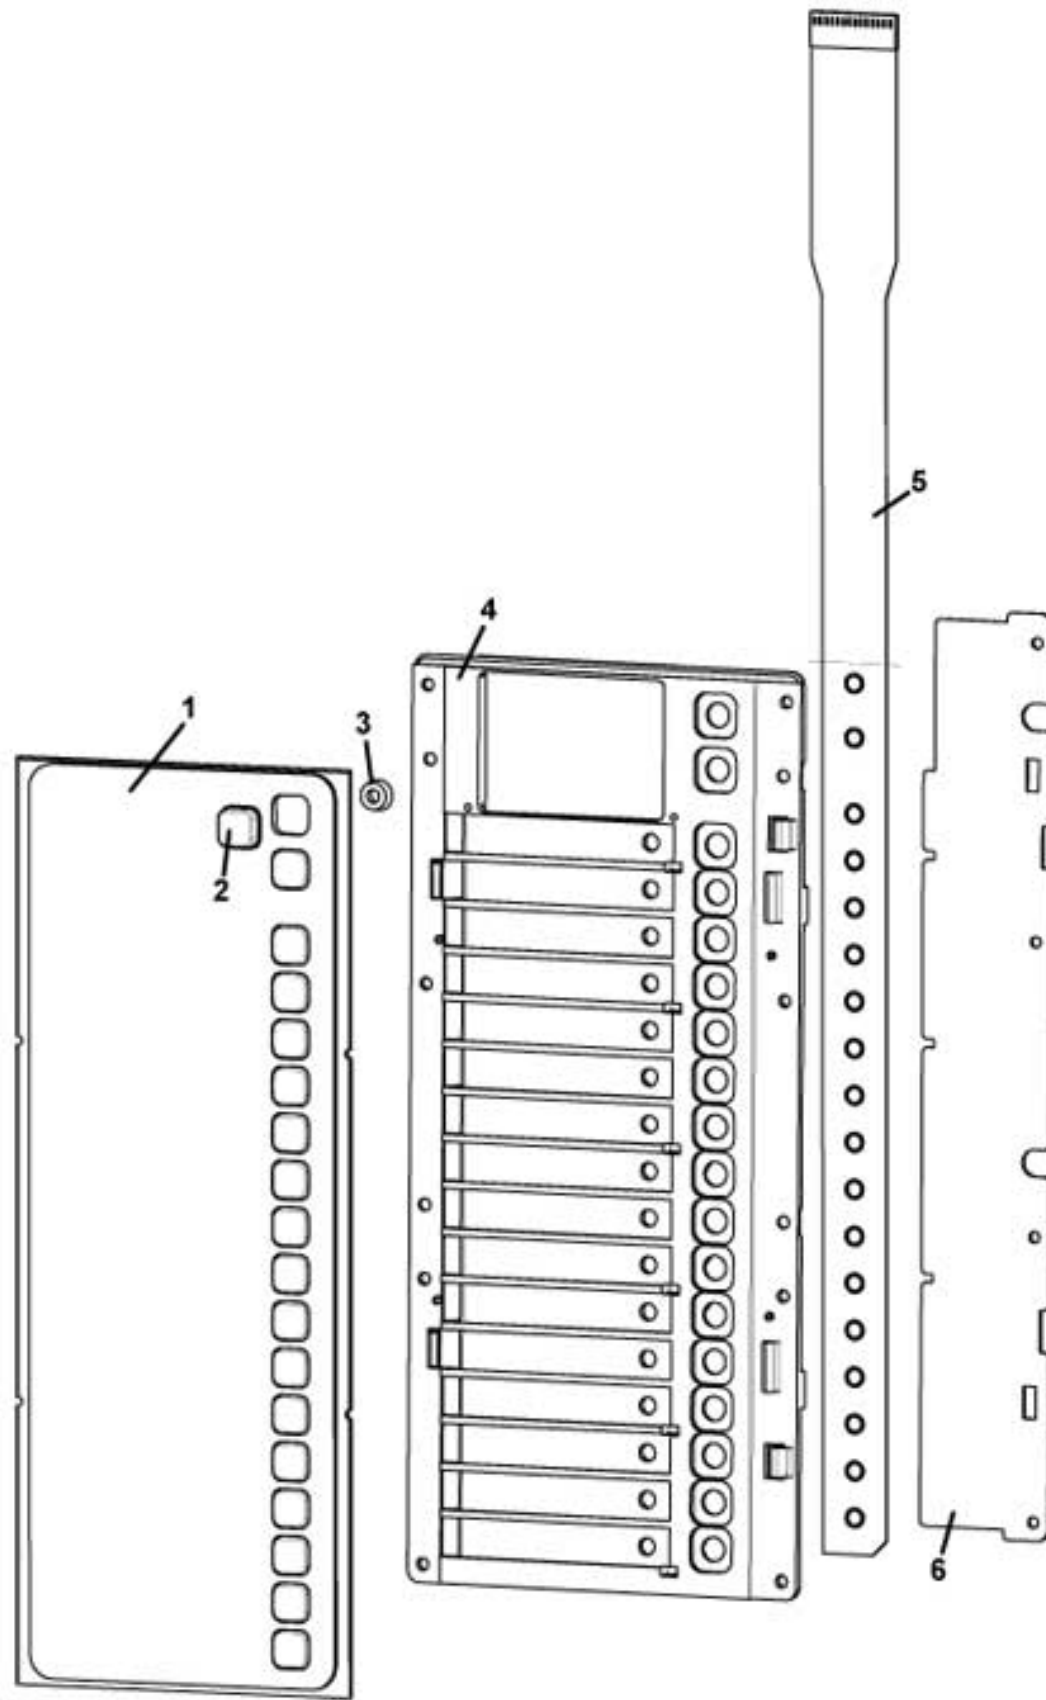

CAFFE EUROPA - KEYBOARD