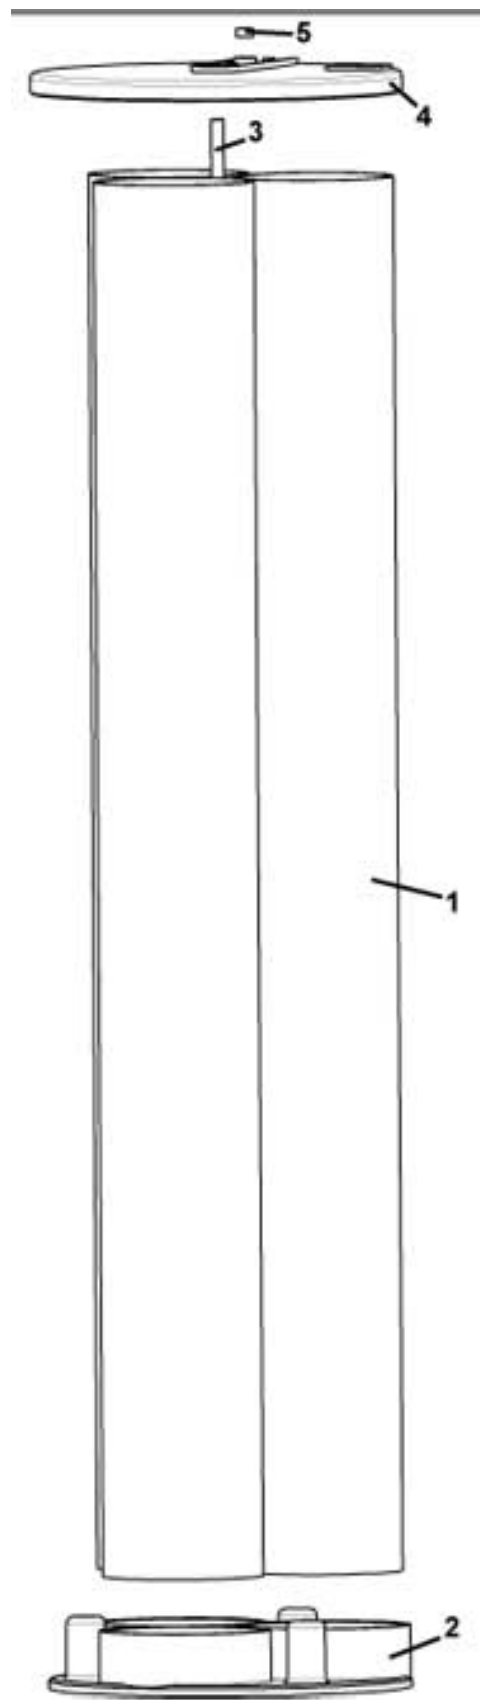

CAFFE EUROPA - cups turret (2 TURRETS)