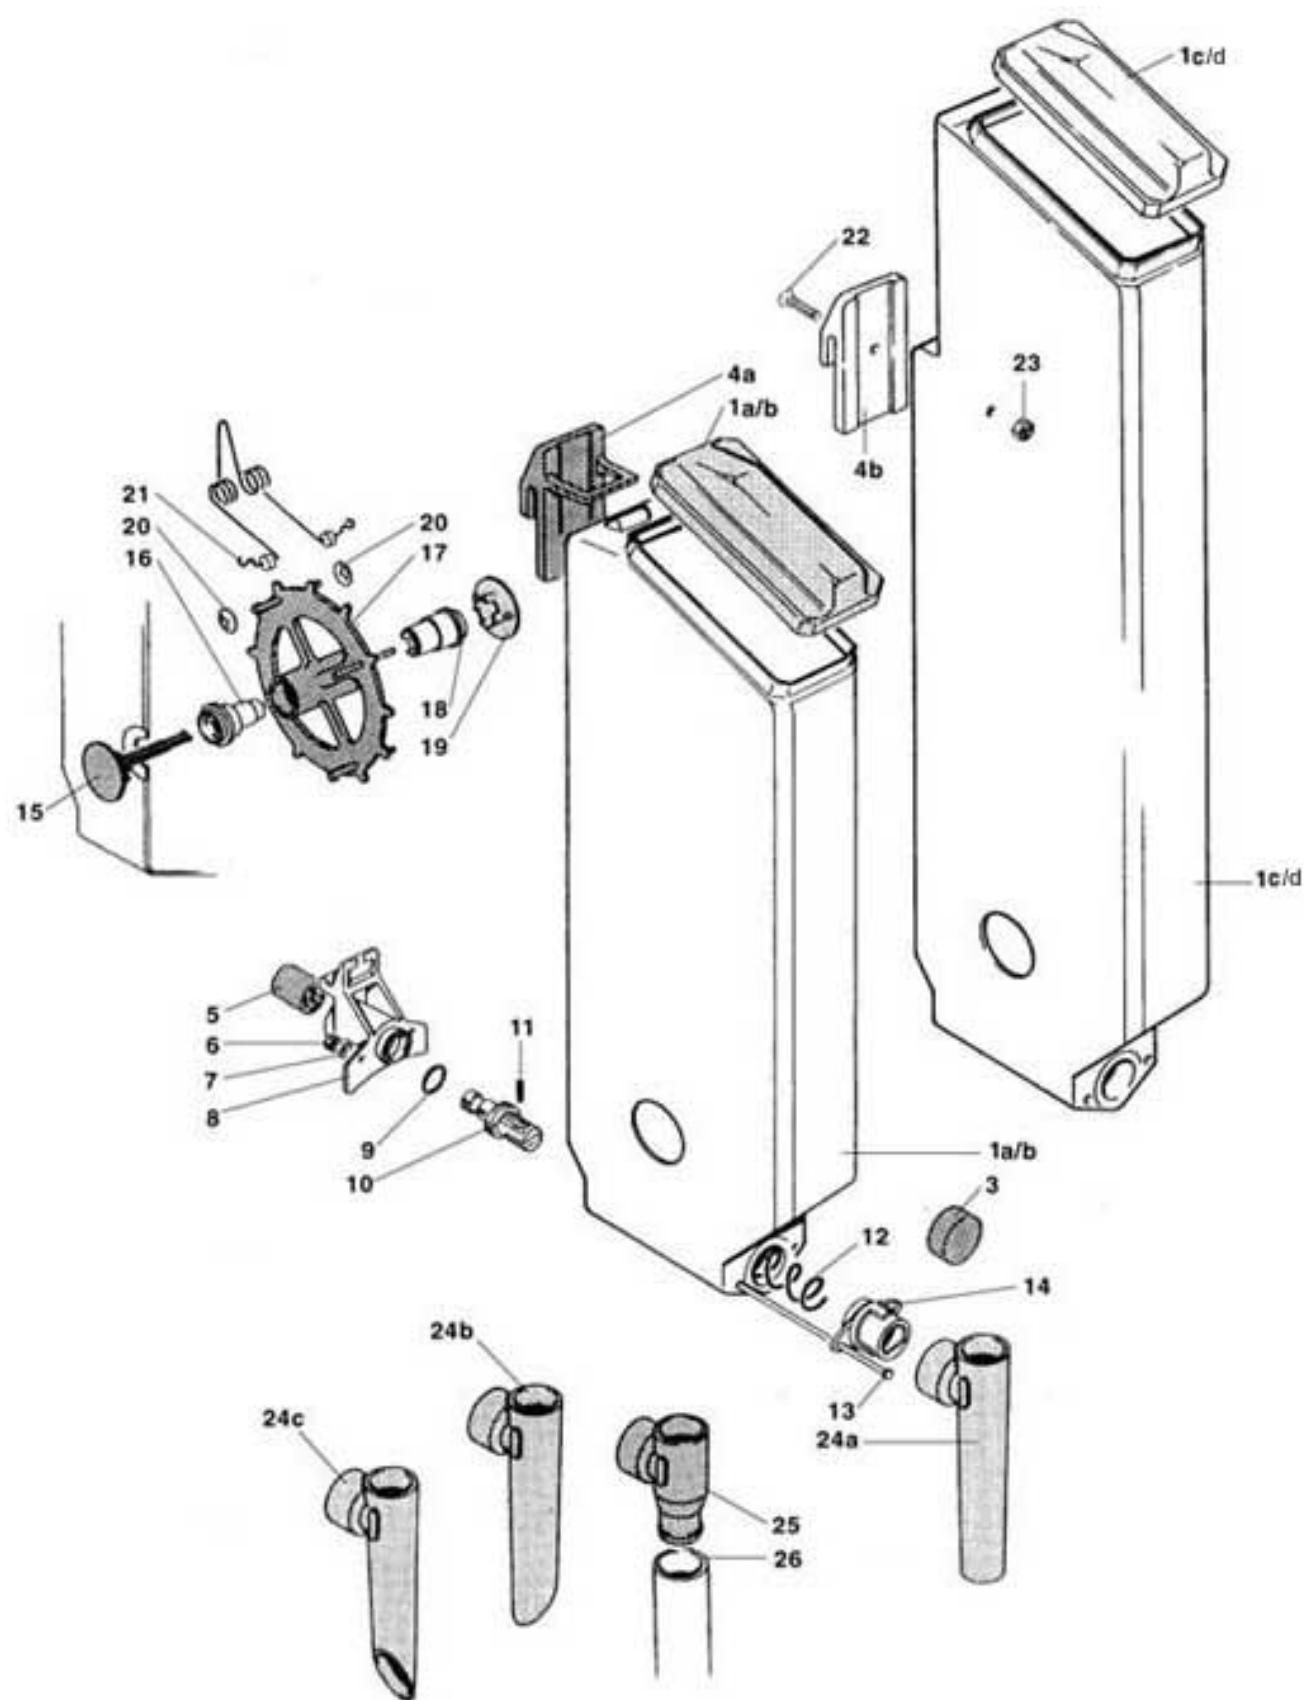

CAFFE EUROPA

CAFFE EUROPA - product containers

Pos. Code	Description	
1/a	70003001AR	Â§ CANISTER "A"+LID
1/b	70003001BR	Â§ CANISTER "B"+LID
1/c	0230008003AR	Â§ CANISTER W/HOLE H.650+LID
1/d	0230008003BR	Â§ CANISTER W/O HOLE H.650+LID
3	4002050109	
4/a	70003003	FIX PLATE
4/b	0230012018	FIX PLATE
5	0230012012	SQUARED PINION
6	VIT0004803	NUT M4
7	VIT0003202	WASHER 4,3X9X0,8
8	70003006	REAR BUSH
9	GUA0000015	OR 119
10	0230012006	SPIRAL WITH FLANGE
11	VIT0005106	SPRING PIN 2X14
12/a	70003016	SPIRAL 18
12/b	0230024009	SPIRAL 9
13	70003010	BUSH CONNECTOR
14/a	70003008	FRONT BUSH
14/b	70003007	FRONT BUSH
14/c	0230012025	FRONT BUSH-REDUCED TRANSITION
15	70003028	PIN
16	70003027	BUSH
17	70003012	WHEEL (PLASTIC)
18	70003026	BUSH
19	70003029	DISK
20	VIT0007102	BENZING CLIP
21	11837	PRODUCT AGITATOR
22	VIT0001205	SCREW COUNT FLAT HEAD M4X12
23	VIT0004810	NUT M4
24/a	4001003072/20	Â§ INGRED. CHUTE-FRONTAL 125MM
24/b	4001003072/22	Â§ INGREDIENT CHUTE-LEFT 155MM
24/c	4001003072/21	Â§ INGREDIENT CHUTE-RIGHT 155MM
25	0230016024	SUGAR CHUTE
26	TSIL15/19T	SILICON HOSE 15X19
100	0230017007R	Â§ CANISTER WHEEL 9
101	0230016006R	Â§ CANISTER SPIRAL 9
102	0230018009CL	
103	0230019005CL	
104	0230017008CL	PRODUCT CONTAINER PLATIC WHEEL P.18 ASSEM.