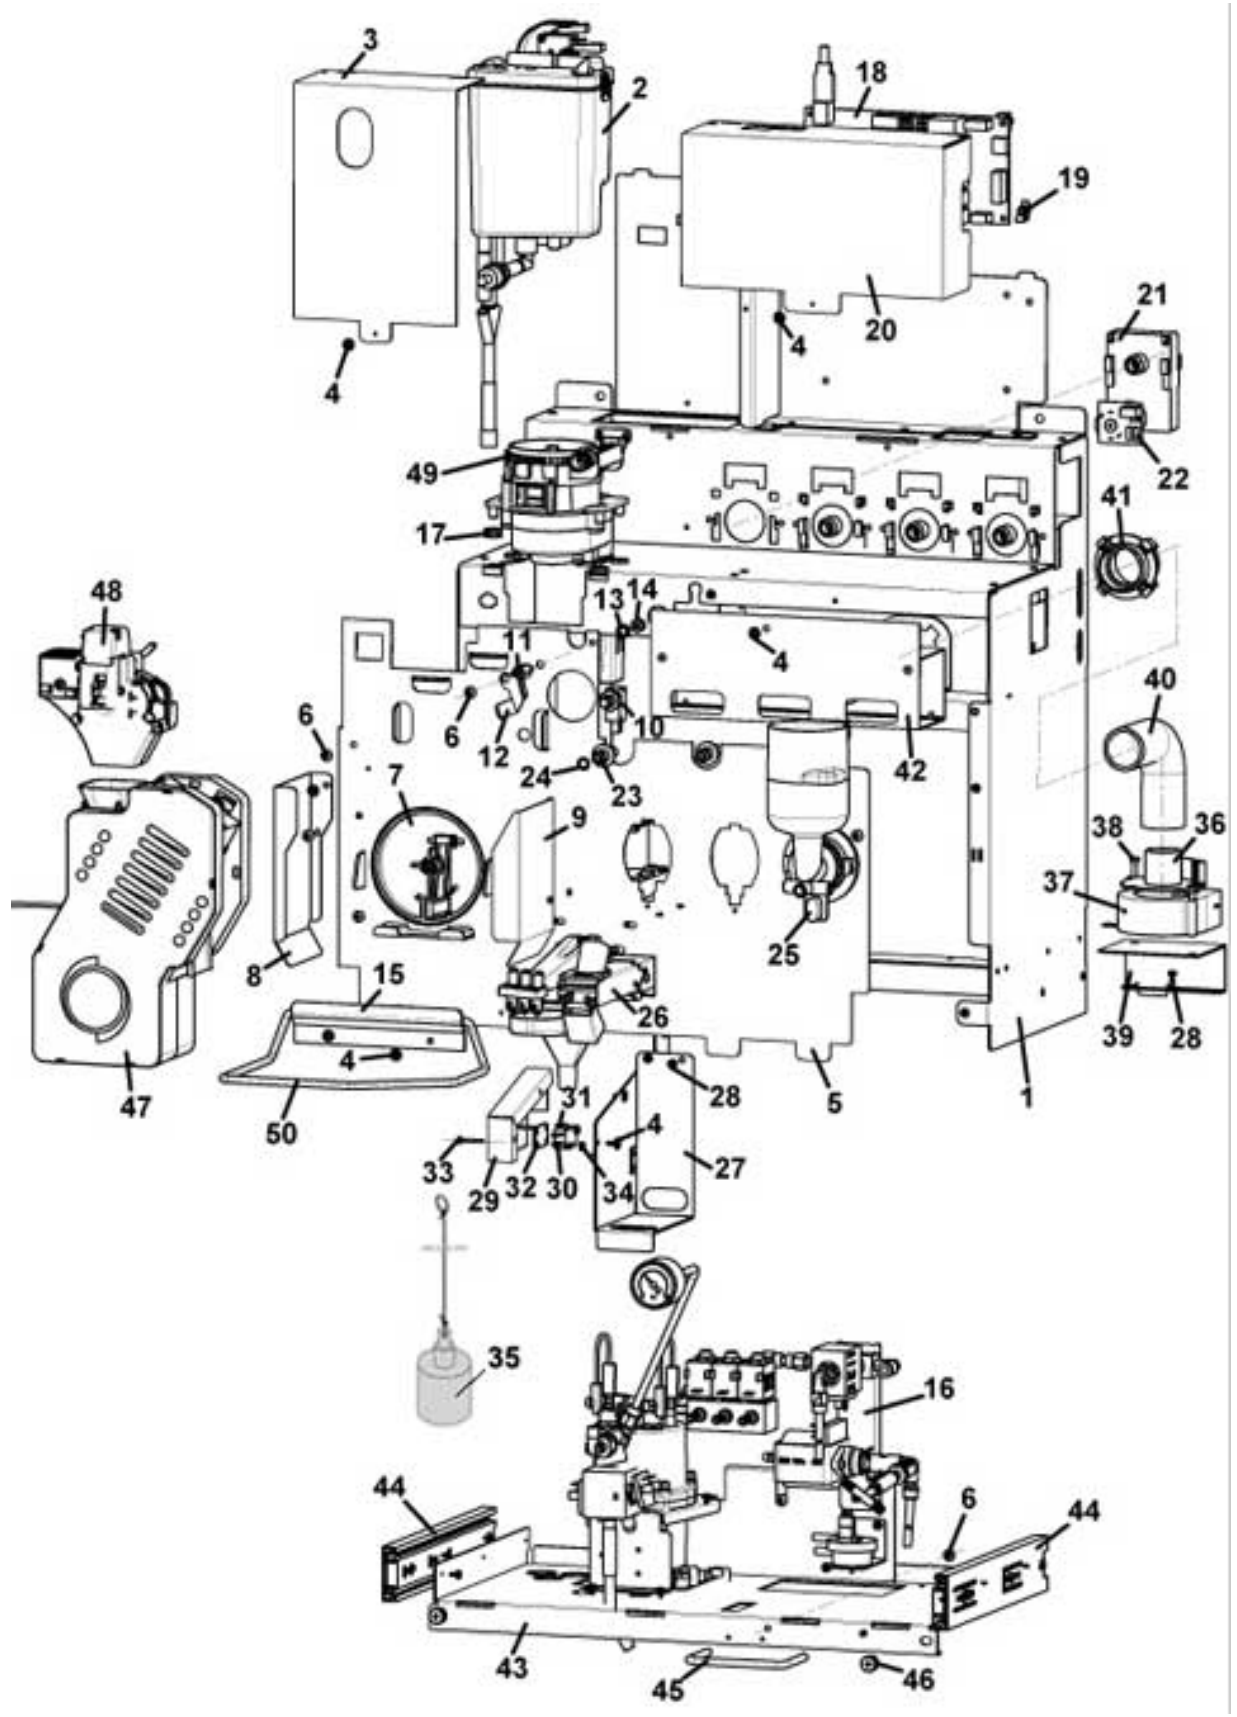

CAFFE EUROPA

CAFFE EUROPA - solubles dispenser E

Pos. Code	Description
1	0070015105 RIVETED MIXED E SOLUBLES HOUSING
2	See table water inlet panel
3	0070015117 AIR BREAK COVER
4	VIT0002401 SCREW ST HEAD CAP M3.5X9.5
5/a	0070014690 For the version with 2 turrets
5/b	0070015121 MIXER SUPPORT E For the version with 1 turret
6	VIT0000030 SCREW HEAD TAP CAP M4X7
7	See table COFFEE BEANS GROUP SUPPORT
8	0260010207 COFFEE POWDERS CHUTE
	0260010207CK COFFEE POWDERS CHUTE DUST GREY RAL 7037
9	0260010112 GROUNDS CHUTE
10	ELE0001506 MICROSWITCH
11	0010020196 BREWER FIX LEVER
12	0010020132 FIXING PLATE
13	VIT0003105 SPRING WASHER 6,4
14	VIT0004505 NUT M6
15	0260005022 GROUNDED COFFEE BAG SUPP PLATE
16	See table ESPRESSO boiler support
17	GUA0010003 ELETRICAL GROMMET
18	SCH0007402 COFFEE BREWER BOARD
19	ELE0062008 BOARD SUPPORT
20	0070016229 BOARD COVER
21	0090002113 MOTOR 24 DC 97 RPM
22	SCH0003760 MOTOR FILTER
23	0080100043 MIXER CONNECTOR (BLACK)
24	GUA0000089 OR 2031 SILICON
25	See table mixer
26/a	See table "E" distribution pipes movement (2 TURRETS)
26/b	See table "E" distribution pipes movement (1 TURRET)
27	0070015145 PIPE GUIDE
28	VIT0002009 SCREW ST HEAD CAP M3.5X6.5
29	0070015146 MICRO SWITCH PROTECTION
30	ELE0001528 MICROSWITCH
31	NL201106265 MICRO LEVER
32	4600010014 SPACER
33	VIT0000006 SCREW HEAD TAP CAP M3X16
34	VIT0004701 NUT M3
35	0070020038CL1 AS WASTE FLOAT
36	0010014071 TRAP CONNECTOR
37	ELE0000465R AS TRAP 24V DC
38	VIT0000235 SCREW HEX HEAD M4X40
39	0070015142 FAN SUPPORT
40	TEOL000002 EXTRACTOR TUBE D.30
41	0070020019 EOLO TUBE SUPPORT
	0070020019CY EOLO TUBE SUPPORT TECHNIC GREY RAL 9018
42	0070014665 TRAP E
43	0070016308-03 MIXERS HOUSING BOTTOM
44	0070015144 TELESCOPIC COUPLE OF GUIDE
45	0070015143 BOTTOM EXTRACTABLE HANDLE
46	0180012157 SCREW
47/a	See table micro coffee group
47/b	See table heated micro coffee group
48	See table plastic batcher with setting
49	See table vertical mill groups
50/a	0070014691 GROUNDED COFFEE BAG SUPPORT For the version with 2 turrets
50/b	0260005021 GROUNDED COFFEE BAG RING For the version with 1 turret